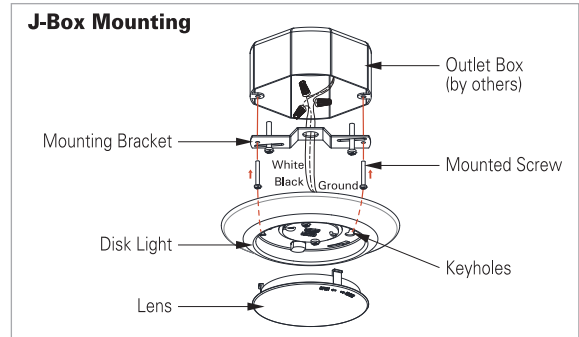

ORDERING GUIDE

Example: 8554WH-90-3K

Model	Finish	CRI	CCT
8554	WH White	-90 90 CRI	-3K 3000K -4K 4000K

Specifications and dimensions subject to change.
Lumens are delivered unless otherwise noted.
See website for most current information.