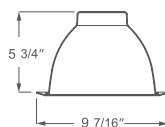

ORDERING GUIDE

Example: 8656HZ

Model #	Finish
8656	HZ Haze