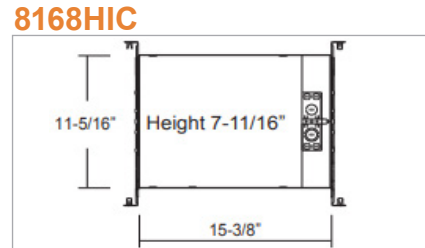

ORDERING GUIDE

Example: 8041-15-30-EM

Housing	Wattage	Source Lumens	Emergency
8041	-15 15W	-30 3000K	blank no EM option
8061	-20 20W	-35 3500K	EM adds Battery Pack
8081	-30 30W¹	-40 4000K	
	-40 40W²		

Specifications and dimensions subject to change. Lumens are delivered unless otherwise noted. See website for most current information.