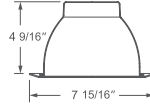

Haze Cone Reflector

ORDERING GUIDE Example: 8651HZ

Model #	Finish
8651	HZ Haze