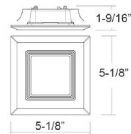

ORDERING GUIDE

Example: 8773WH-90-3K

Model #	Finish	CRI	CCT
8773	WH White	-90	-3K 3000K
			-4K 4000K