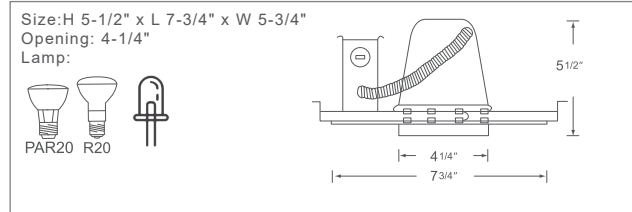

8201HRA
4" Airtight Remodel