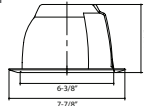

Haze Cone Reflector with Wall Wash

ORDERING GUIDE Example: 8655WH

Model #	Finish
8655	WH White