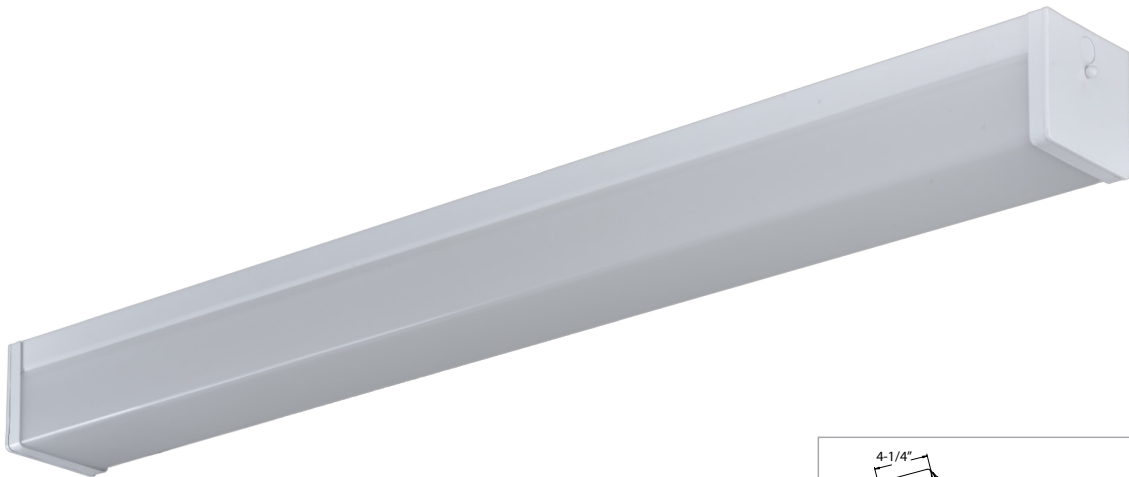

Linear Stairwell - 4'

- 120-277V Universal
- Steel Body with acrylic lens
- 4000K | 80 CRI
- Ceiling or Wall Mount
- 4116 - 38W | 4150 lms delivered
- 4116DM - 40W | 4600 lms delivered
- -OS - Microwave Daylight/Motion Sensor Option
- -EM - Emergency Battery Pack Option
- cETLus Listed for damp location
- 4116DM - DLC Listed
- LED lamp: 5 year Limited Warranty
- Other Components: 1 Year Limited Warranty

4116WH
4' Stairwell - NON-Dimmable

4116DM-WH
4' Stairwell - Dimmable 0-10V