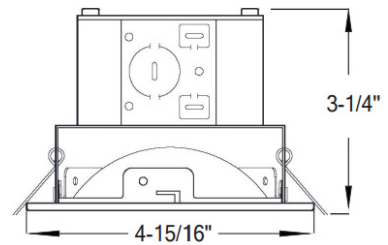

4" IC Rated, LED Recessed Adjustable Gimbal J-Box Downlight

- 120V - 60Hz
- 3000K | 90 CRI
- Dimmable TRIAC, 10-100%
- 360° Rotational Axis Point
- 11.5W | 730 lms
- Aluminum Construction
- IC Rated
- cCSAus Listed for wet location
- Energy Star Listed
- CEC JA8 Compliant
- LED Lamps: 5 Year Limited Warranty