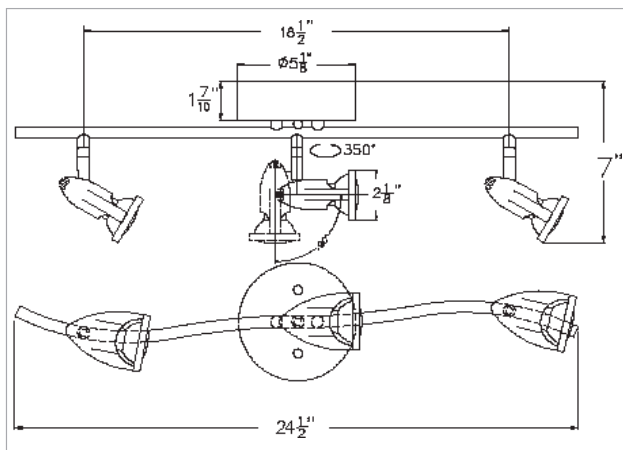

49353-3K-BN

Available in Brushed Nickel (BN)
4-Track Heads | 20W | 1481 total lms