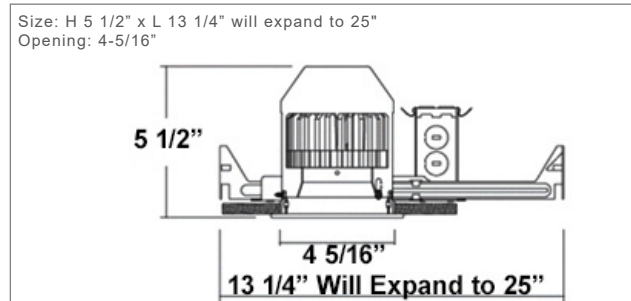

8215HRA
4" LED IC Airtight Remodel