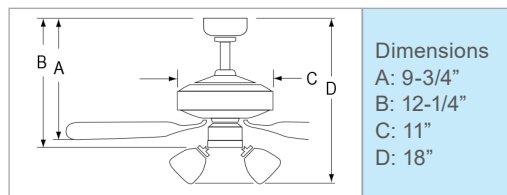

Matte Black Motor /
Matte Black Blades

Performance

Model Number	Energy Information at High Speed		Voltage
	Airflow CFM	Power Use Watts	
1057-L	3020	39	120V

ORDERING GUIDE

Example: 1057BN-WT-L

Model	Motor / Blade Finish	Light Kit
1057 52" Sweep, AC Motor, Pull Chain	BN-WT Brushed Nickel / Walnut* MBK Matte Black / Matte Black MWW Matte White / Matte White OB-WT Oil Rubbed Bronze / Walnut**	-L : Light Kit Included

* Brushed Nickel blade finish on one side and Walnut blade finish on other side

** Oil Rubbed Bronze blade finish on one side and Walnut blade finish on other side

Specifications and dimensions subject to change.
Lumens are delivered unless otherwise noted.
See website for most current information.