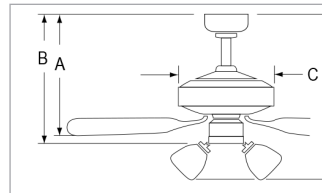

Dimensions

1070W	1080W
A: 11-1/4"	A: 11-1/4"
B: 17-1/4"	B: 17-1/4"
C: 8-3/4"	C: 8-3/4"
D: -	D: -

Performance

Model Number	Energy Information at High Speed		Voltage
	Airflow CFM	Power Use Watts	
1070W	10012	39.92	120V
1080W	11274	46.94	

ORDERING GUIDE

Example: 1070W-BP-BP-WC

Model	Motor / Blade Finish	Control
1070W- 70" Sweep	BP-BP Brushed Pewter / Brushed Pewter OB-OB Oil Rubbed Bronze / Oil Rubbed Bronze WW-WW White / White	-WC wall control included
1080W- 80" Sweep		

Specifications and dimensions subject to change.
Lumens are delivered unless otherwise noted.
See website for most current information.