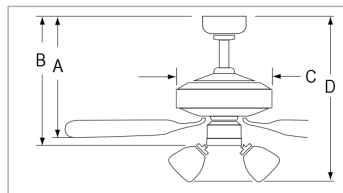

Dimensions

1004-E26-L	1008LED
A: 10-1/4"	A: 10-1/4"
B: -	B: -
C: 10"	C: 10"
D: 16"	D: 15-1/4"

Performance

Model Number	Energy Information at High Speed		
	Airflow CFM	Power Use Watts	Voltage
1008LED 1004-E26-L	5351	61.96	120V

ORDERING GUIDE

Example: 1008LED-BN-BN

Model	Motor / Blade Finish
1008LED- 50" Sweep with Integral LED Light Kit	BN-BN Brushed Nickel / Brushed Nickel
	BN-WT Brushed Nickel / Walnut
	OB-OB Oil Rubbed Bronze / Oil Rubbed Bronze
	BK-BK Black / Black
	MBK-MBK Matte Black / Matte Black
	WW-WW White / White

Example: 1004BN-BN-E26-L

Model	Motor / Blade Finish	Socket Base	Light Kit
1004 50" Sweep with E26 LED Light Kit	BN-BN Brushed Nickel / Brushed Nickel	-E26 socket base	-L A19 LED Lamps Included
	BN-WT Brushed Nickel / Walnut		
	OB-OB Oil Rubbed Bronze / Oil Rubbed Bronze		
	BK-BK Black / Black		
	MBK-MBK Matte Black / Matte Black		
	WW-WW White / White		

Specifications and dimensions subject to change.
Lumens are delivered unless otherwise noted.
See website for most current information.