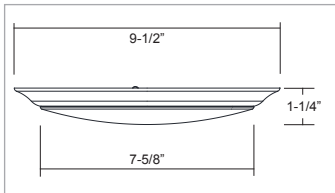

9" LED Low-Profile Disk Light

- 120V - 60Hz
- 3000K, 4000K | 90 CRI
- Dimmable TRIAC, 10-100%
- Aluminum Construction
- 9-1/2" x 1-1/4" | 30W | 2085 lms
- Energy Star Listed
- CSAus Listed for wet location
- JA8/Title 24 Compliant
- 5 Year Limited Warranty

ORDERING GUIDE Example: 8554WH-90-3K

Model	Finish	CRI	CCT
8554	WH White	-90 90 CRI	-3K 3000 -4K 4000

Specifications and dimensions subject to change.
Lumens are delivered unless otherwise noted.
See website for most current information.