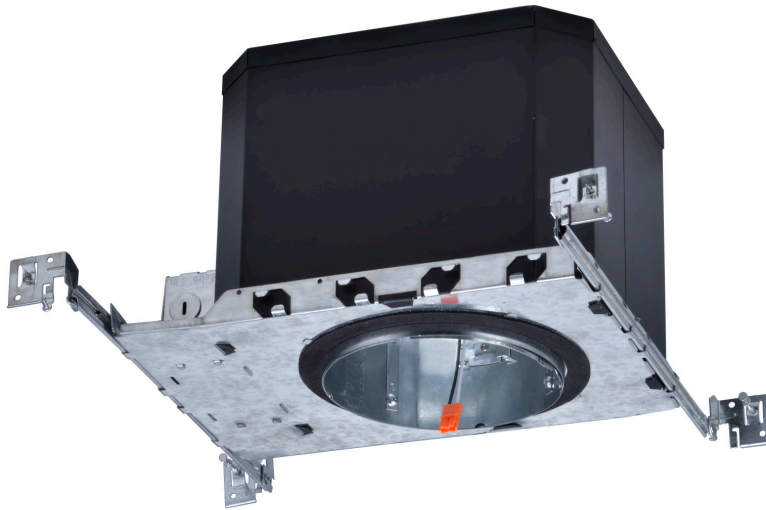

6" LED 2-Hour Fire Rated IC Airtight New Construction

- 120V-277V Universal Voltage
- Dimmable TRIAC, 10-100%
- 50,000 Hours Projected Life
- 3000K | 4000K | 90 CRI
- IC Rated for direct contact with installation
- 1-1/2" ceiling thickness adjustment
- Captive Bar Hangers Included
- Housing: cULus Listed; select trims wet location
- UL 1598 rated | 2-hr fire rating UL263
- ASTM-E283 Listed for Air-tight construction
- 5 Year Limited Warranty

ORDERING GUIDE

Example: 8199HICA-FR-EM

Model #	Emergency	
8199HICA-FR	blank -EM	no EM option added adds Battery Pack