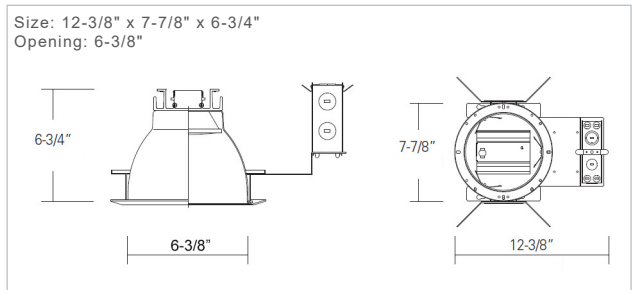

**8122H**  
6" LED Frame-In

**8122HIC**  
6" LED IC Airtight Frame-In

**8124H**  
6" LED Architectural Housing

**8096B**

Optional Two Piece Bar Hanger set  
24" Joist Span

**ORDERING GUIDE**

Example: 8122H-14-40-EM