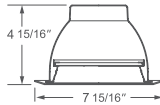

Haze Reflector with White Baffle with lens

ORDERING GUIDE Example: 8653WH

Model #	Finish
8653	WH White