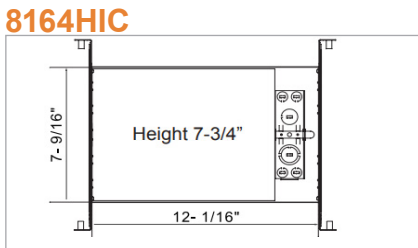

ORDERING GUIDE

Example: 8041-15-30-EM

Housing	Wattage	Source Lumens	Emergency
8041	-15 15W	-30 3000K	blank no EM option
8061	-20 20W	-35 3500K	EM adds Battery Pack
8081	-30 30W¹	-40 4000K	
	-40 40W²		

Specifications and dimensions subject to change. Lumens are delivered unless otherwise noted. See website for most current information.