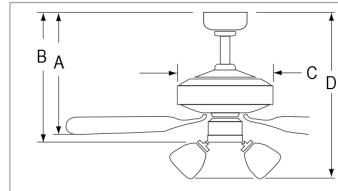

Dimensions	
1088	1088LED
A: 14"	A: 14"
B: 16-3/8"	B: 16-3/8"
C: 5-15/16"	C: 5-15/16"
D: -	D: -

Performance

Model Number	Energy Information at High Speed		Voltage
	Airflow CFM	Power Use Watts	
1088	10956	44.37	120V
1088LED	10066	44.37	

ORDERING GUIDE

Example: 1088OB-WT or 1088LED-OB-WT

Model	Motor / Blade Finish
1088 88" Sweep	
1088LED- 88" Sweep, Integral LED Light Kit	OB-WT Oil Rubbed Bronze / Walnut

Specifications and dimensions subject to change. Lumens are delivered unless otherwise noted. See website for most current information.