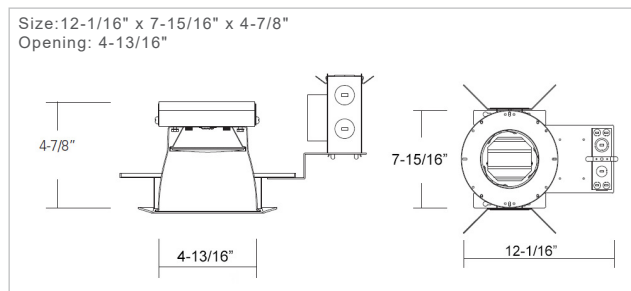

**8120H**  
4" LED Frame-In

**8120HIC**  
4" LED IC Airtight Frame-In

**8121H**  
4" LED Architectural Housing

**8096B**

Optional Two Piece Bar Hanger set  
24" Joist Span

**ORDERING GUIDE**

Example: 8120HIC-14-30-EM