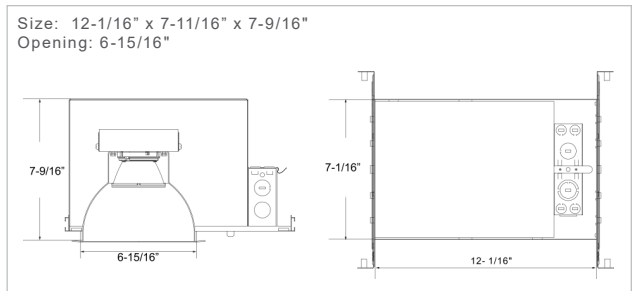

**8122H**  
6" LED Frame-In

**8122HIC**  
6" LED IC Airtight Frame-In

**8124H**  
6" LED Architectural Housing

**8096B**

Optional Two Piece Bar Hanger set  
24" Joist Span

**ORDERING GUIDE**

Example: 8122H-14-40-EM