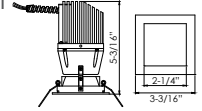

8862AJ

0-30° Tilt White Cone
356° Rotational

ORDERING GUIDE Example: 8862AJ-WH

Model #	Finish
8862AJ	-WH White