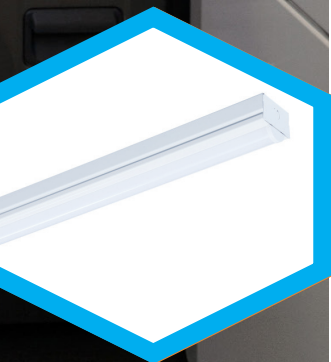

Linear Lighting