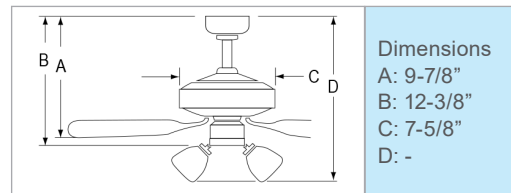

Performance

Model Number	Energy Information at High Speed		Voltage
	Airflow CFM	Power Use Watts	
1067	5600	50.9	120V

ORDERING GUIDE

Example: 1067BP-BP

Model	Motor / Blade Finish	
1067 52" Sweep, Pull Chain Light Kit Adaptable	BP-BP	Brushed Pewter / Brushed Pewter
	MBK-MBK	Matte Black / Matte Black
	OB-OB	Oil Rubbed Bronze / Oil Rubbed Bronze
	WW-WW	White / White

Specifications and dimensions subject to change.
Lumens are delivered unless otherwise noted.
See website for most current information.