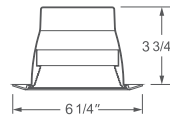

ORDERING GUIDE Example: 8587WH

Model #	Finish
8587	WH White