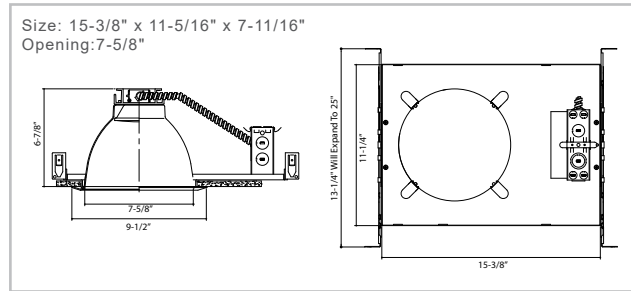

8125HIC
8" LED IC Airtight Frame-In