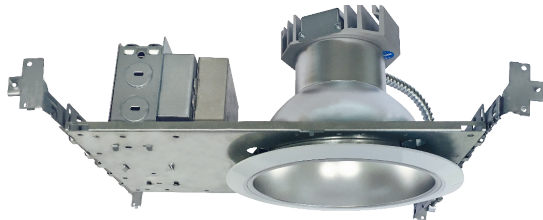

**8122H**  
6" LED Frame-In

**8122HIC**  
6" LED IC Airtight Frame-In

**8124H**  
6" LED Architectural Housing

**8096B**

Optional Two Piece Bar Hanger set  
24" Joist Span

**ORDERING GUIDE**

Example: 8122H-14-40-EM