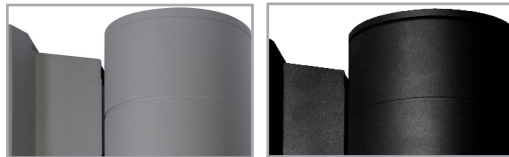

Brushed Aluminum (BA)   Black (BK)

ORDERING GUIDE		Example: 4423BK-17-3K	
Model	Finish	Watts	CCT
4423	BK Black	-13 13W	-3K 3000K
	BA Brushed Aluminum	-17 17W	-4K 4000K
	OB Oil Rubbed Bronze		

3" LED Architectural Cylinder Up & Downlight