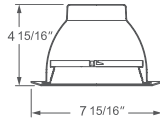

Haze Reflector with White Baffle

ORDERING GUIDE Example: 8652WH

Model #	Finish
8652	WH White