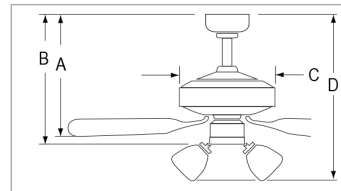

Dimensions
A: 10-1/16"
B: 11-5/8"
C: 11"
D: -

Performance

Model Number	Energy Information at High Speed		Voltage
	Airflow CFM	Power Use Watts	
1052	3020	39	120V