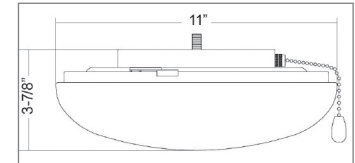

Brushed Nickel (BN)