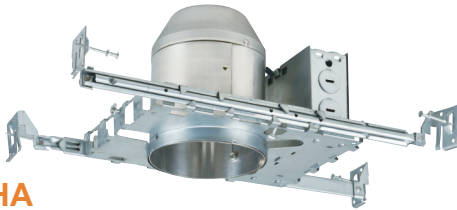

4" Incandescent / LED Housings

Intertek LED Lamps Housings

Housing

- 120V - 60Hz
- Airtight; Non-IC/IC Available
- Frame-in: up to 1" ceiling thickness adjustable

Trims (sold separately)

- 4" Nominal Aperture
- Incandescent: 50W Max
- LED: Up to 900 lms
- LED: Dimmable TRIAC, 10-100%

- cETLus Listed for damp location
- Housing: 1 Year Limited Warranty
- LED Lamps: 5 Year Limited Warranty

8201HA
4" Airtight Frame-In