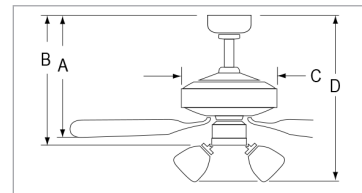

Brushed Nickel Motor / White Blades

White Motor / White Blades

Dimensions  
 A: 11-7/8"  
 B: 12-5/8"  
 C: 11"  
 D: -