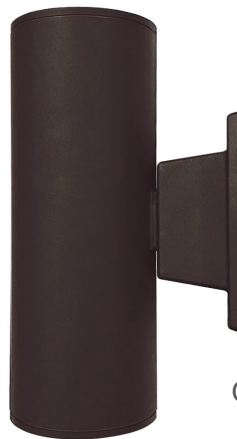

Oil Rubbed Bronze (OB)