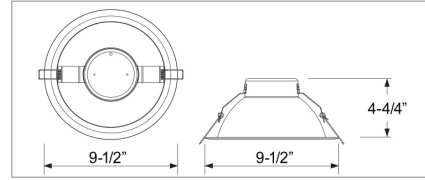

ORDERING GUIDE

Example: 8041-15-30-EM

Housing	Wattage	Source Lumens	Emergency
8041	-15 15W	-30 3000K	blank no EM option
8061	-20 20W	-35 3500K	EM adds Battery Pack
8081	-30 30W¹	-40 4000K	
	-40 40W²		

Specifications and dimensions subject to change. Lumens are delivered unless otherwise noted. See website for most current information.