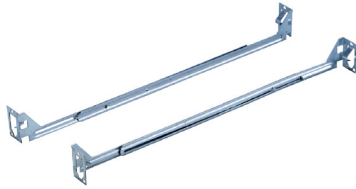

### 8096B

Two Piece Bar Hanger set  
24" Joist Span