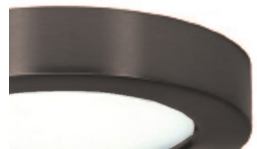

Oil Rubbed Bronze (OB)