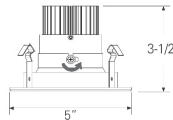

Trims For 8216FR-JB

277V Trims Available By Special Order. Please contact RP Lighting + Fans for information.

8763

WET Round Recessed Reflector
120V | 10W | 600 lms
3000K or 4000K
Wet Location

ORDERING GUIDE

Example: 8763WH-90-3K

Model #	Finish	CRI	CCT
8763	BN Brushed Nickel	-90	-3K 3000K
	BK¹ Black		-4K 4000K
	OB Oil Rubbed Bronze		
	CL Clear		
	WH White		

¹Only available in -90-3K

8769

Round Recessed White Reflector
120V | 10W | 889 lms
3000K

ORDERING GUIDE

Example: 8769WH-90-3K

Model #	Finish	CRI	CCT
8769	WH White	-80	-3K 3000K

8770

WET 4" Recessed LED Clear Reflector
120V | 10W | 3000K or 4000K
80CRI: 889lms
90CRI: 710lms

ORDERING GUIDE

Example: 8770CL-90-3K

Model #	Finish	CRI	CCT
8770	CL Clear	-80	-3K 3000K
		-90	-4K 4000K

8771

Round Recessed White Gimbal
120V | 10W | 895 lms
3000K or 4000K

ORDERING GUIDE

Example: 8771WH-90-3K

Model #	Finish	CRI	CCT
8771	WH White	-90	-3K 3000K
			-4K 4000K

8773

Square Recessed Module
120V | 11W | 700 lms
3000K or 4000K

ORDERING GUIDE

Example: 8773WH-90-3K

Model #	Finish	CRI	CCT
8773	WH White	-90	-3K 3000K
			-4K 4000K