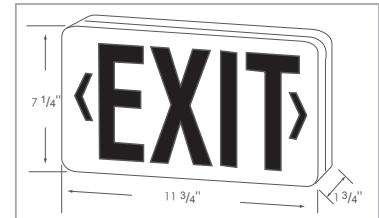

- UL Listed for damp location to UL924 standards
- CEC Title 20 Compliant
- LED Lamp: 5 Year Limited Warranty
- Other Components: 1 Year Limited Warranty

Green Letters with White Housing

Red Letters with White Housing