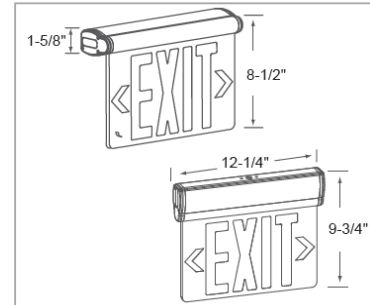

ORDERING GUIDE

Example: RXL17RW

Model	Lettering/Housing	Self-diagnostic Option
RXL17	RW Red w/white housing	blank no SD option
Surface Mount	RBA Red w/brushed aluminum housing	-SD Self-Diagnostic
Edge-lit Exit -	GW Green w/white housing	
Single Face	GBA Green w/brushed aluminum housing	

Surface Mount Edge-lit Exit - Double Face

- 120V/277V
- Die-cast Aluminum Housing
- Clear Acrylic Thermoplastic Double Mirror Faceplate
- Operating Temp: 10°C to 40°C
- 4.8V, 300 mAh Ni-Cad Battery
- Wall or Ceiling Mount

- UL Listed for damp location to UL924 standards
- CEC Title 20 Compliant
- LED Lamps: 5 Year Limited Warranty
- Other Components: 1 Year Limited Warranty