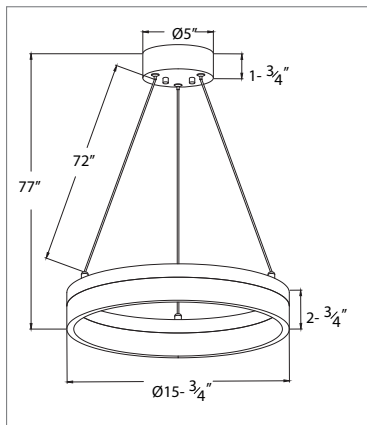

Chandelier Edge-Lit LED Round Ribbon Light

LED Lamp Other Components

- 120V 60 Hz - Power Over Cable
- Metal with diffused acrylic ribbon lens
- 3000K | 80 CRI
- 4601 - 25W | 1750 lms delivered
- 4602 - 60W | 4200 lms delivered
- Dimmable TRIAC, 10-100%
- Adjustable 6' wire length
- cETLus Listed for damp location
- Energy Star Listed
- LED Lamp: 5 Year Limited Warranty
- Other Components: 1 Year Limited Warranty

4601

4602

ORDERING GUIDE Example: 4601BN

Model	Finish
4601	BN Brushed Nickel

ORDERING GUIDE Example: 4602BN

Model	Finish
4602	BN Brushed Nickel

Specifications and dimensions subject to change.
Lumens are delivered unless otherwise noted.
See website for most current information.