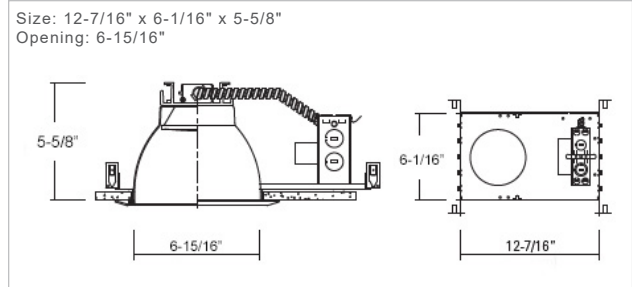

**8122H**  
6" LED Frame-In

**8122HIC**  
6" LED IC Airtight Frame-In

**8124H**  
6" LED Architectural Housing

**8096B**

Optional Two Piece Bar Hanger set  
24" Joist Span

**ORDERING GUIDE**

Example: 8122H-14-40-EM