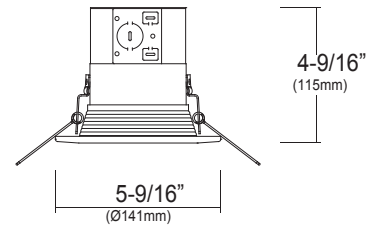

4" IC Rated, LED Retrofit & New Construction J-Box Downlight

- 120V - 60Hz
- 3000K, 4000K | 90 CRI
- Dimmable TRIAC, 10-100%
- 12.7W | 760 lms
- Aluminum Construction with Frosted Lens
- IC Rated
- cCSAus Listed for wet location
- Energy Star Listed
- CEC JA8 Compliant
- LED Lamps: 5 Year Limited Warranty