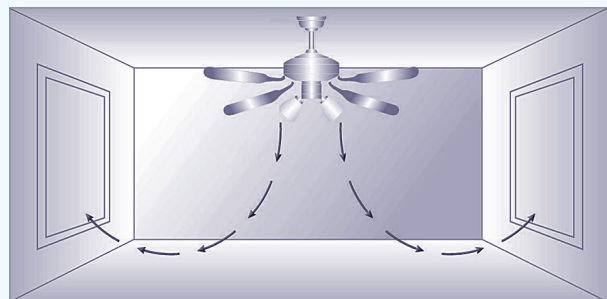

Summer

In the warm months of summer, switch your fan to turn counter clockwise in order to make your room feel up to 7°C cooler.