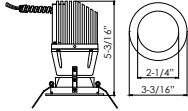

### 8861AJ

0-30° Tilt White Cone  
356° Rotational

**ORDERING GUIDE** Example: 8861AJ-WH

Model #	Finish
8861AJ	-WH White