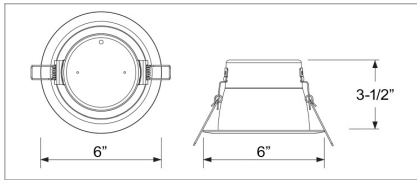

ORDERING GUIDE

Example: 8041-15-30-EM

Housing	Wattage	Source Lumens	Emergency
8041	-15 15W	-30 3000K	blank no EM option
8061	-20 20W	-35 3500K	EM adds Battery Pack
8081	-30 30W¹	-40 4000K	
	-40 40W²		

Specifications and dimensions subject to change. Lumens are delivered unless otherwise noted. See website for most current information.