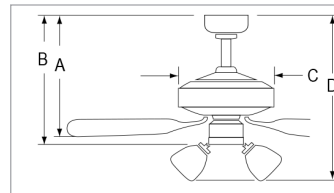

Dimensions

1065	1065LED
A: 9-3/4"	A: 9-3/4"
B: 12-1/4"	B: 12-1/4"
C: 7-5/8"	C: -
D: -	D: 13"

Performance

Model Number	Energy Information at High Speed		Voltage
	Airflow CFM	Power Use Watts	
1048	5314	51	120V
1048LED	5333	51