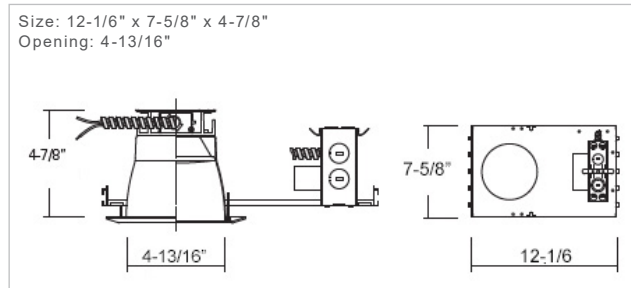

**8120H**  
4" LED Frame-In

**8120HIC**  
4" LED IC Airtight Frame-In

**8121H**  
4" LED Architectural Housing

**8096B**

Optional Two Piece Bar Hanger set  
24" Joist Span

**ORDERING GUIDE**

Example: 8120HIC-14-30-EM