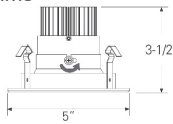

Round Recessed White Reflector
120V | 10W | 889 lms
3000K