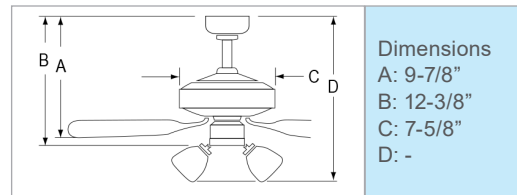

Matte Black Motor /  
Matte Black Blades

Brushed Pewter Motor /  
Brushed Pewter Blades

White Motor / White Blades

Oil Rubbed Bronze Motor /  
Oil Rubbed Bronze Blades

Dimensions  
A: 9-7/8"  
B: 12-3/8"  
C: 7-5/8"  
D: -