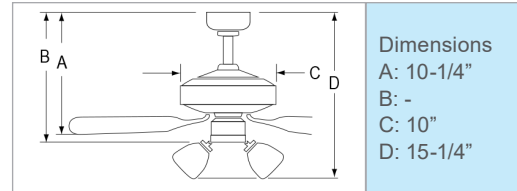

Brushed Nickel Motor /
Brushed Nickel Blades

Performance

Model Number	Energy Information at High Speed		Voltage
	Airflow CFM	Power Use Watts	
1044LED	5454	49.21	120V

ORDERING GUIDE

Example: 1044LED-BN-BN

Model	Motor / Blade Finish
1044LED-	BN-BN Brushed Nickel / Brushed Nickel
52" Sweep, AC Motor, Pull Chain, with Integral LED Light Kit	BK-BK Black / Black
	OB-OB Oil Rubbed Bronze / Oil Rubbed Bronze
	WW-WW White / White