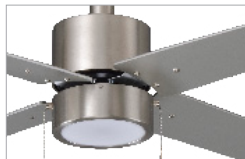

Brushed Nickel Motor / Brushed Nickel Blades