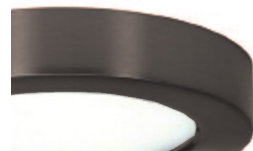

Oil Rubbed Bronze (OB)