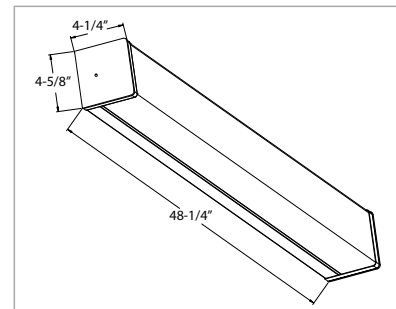

Dimensions (L x W x H)
48-1/4" x 4-1/4" x 4-5/8"

ORDERING GUIDE Example: 4116WH-OS-EM

Model	Options
4116WH	blank no options
	-OS adds Microwave
	-EM add EM Battery
Model	Options
4116DM-WH	blank no options
	-OS adds Microwave
	-EM add EM Battery

*Specifications and dimensions subject to change.
Lumens are delivered unless otherwise noted.
See website for most current information.*