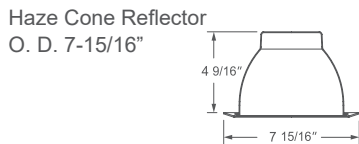

6" LED High Output Housing

- 120V-277V Universal Housing
- Dimmable TRIAC, 10-100% And 0-10V DC Dimming
- 50,000 Hours Projected Life
- 3000K | 4000K | 5000K | 80 CRI
- 50W | 3438 lms   60W | 4265 lms
- 70W | 4921 lms   90W | 5798 lms
- cULus Listed for damp location
- 5 Year Limited Warranty

ORDERING GUIDE

Example: 8162H-50-30-EM

Housing	Wattage	Color Temp	Emergency
8162H	-50 50W	-30 3000K	blank no EM option
	-60 60W	-40 4000K	EM adds Battery Pack
	-70 70W	-50 5000K	
	-90 90W		

Trims For 8162H

Wattage, lumen output, and CCT determined by housing choice. Check housing Ordering Guide.

8656

ORDERING GUIDE

Example: 8656HZ

Model #	Finish
8656	HZ Haze

8096B

Optional Two Piece Bar Hanger set
24" Joist Span