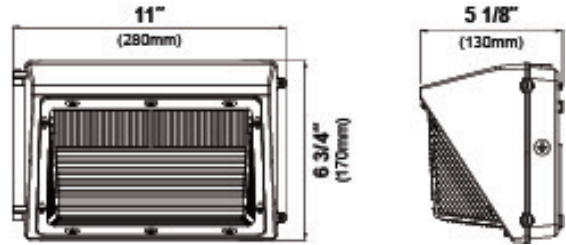

Outdoor Wall Pack

- 120V - 60Hz
- 4000K or 5000K | 80 CRI
- Die Cast Aluminum housing with hinged door frame
- Gasketed Clear Stippled Glass Lens
- Operating Temp: -30°C to +40°C
- 0-10V Dimming
- 45W | 4050 lms
- 70W | 6300 lms
- cCSAus Listed for wet location
- LED Lamp: 5 Year Limited Warranty
- Other Components: 1 Year Limited Warranty

ORDERING GUIDE

Example: 4429OB-45-4K

Model	Finish	Watts	CCT
4429	OB Oil Rubbed Bronze	-45 45W -70 70W	-4K 4000K -5K 5000K

Adjustable Full-Cutoff Wall Pack

- 120-277V - 60 Hz
- 4000K or 5000K | 80 CRI
- Die Cast Aluminum with fresnel lens
- 0°C to 90°C Adjustable | Integrated Photocell
- Operating Temp: -40°C to 40°C
- 30W | 3600 lms | 150W HID Equivalent
- 60W | 7200 lms | 250W HID Equivalent
- 80W | 9600 lms | 350W HID Equivalent
- cETLus Listed for wet location
- IP65 Listed | DLC Listed
- LED Lamp: 5 Year Limited Warranty
- Other Components: 1 Year Limited Warranty

ORDERING GUIDE

Example: 4432-1OB-30-4K

Model	Finish	Watts	CCT
4432-1	OB Oil Rubbed Bronze	-30 30W -60 60W -80 80W	-4K 4000K -5K 5000K

Specifications and dimensions subject to change.
Lumens are delivered unless otherwise noted.
See website for most current information.