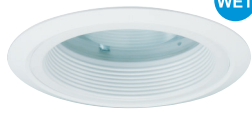

8673

Haze Reflector
with lens
O. D. 9-7/16"