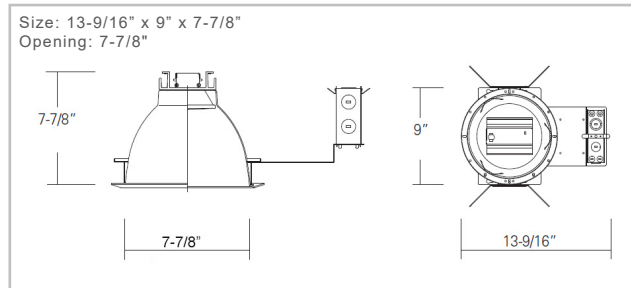

8" LED Housings

- 120V-277V Universal Housing
- Dimmable TRIAC, 10-100% And 0-10V DC Dimming
- 50,000 Hours Projected Life
- 3000K | 3500K | 4000K | 5000K | ?? CRI
- 23W | 1950 lms 30W | 2720 lms 45W | 3640 lms
- 8125H & 8125HIC | Captive Bar Hangers Included
- Energy Star Listed – 3000K & 4000K only
- cCSAus Listed for damp location; select trim wet location
- 5 Year Limited Warranty

8096B

Optional Two Piece Bar Hanger set
24" Joist Span

ORDERING GUIDE

Example: 8125H-23-40-EM

Model #	Wattage		CCT		Emergency
8125H	-23	23W	-30	3000K	blank no EM option
8125HIC	-30	30W	-35	3500K	EM adds Battery Pack
8126H	-45	45W	-40	4000K	
			-50	5000K