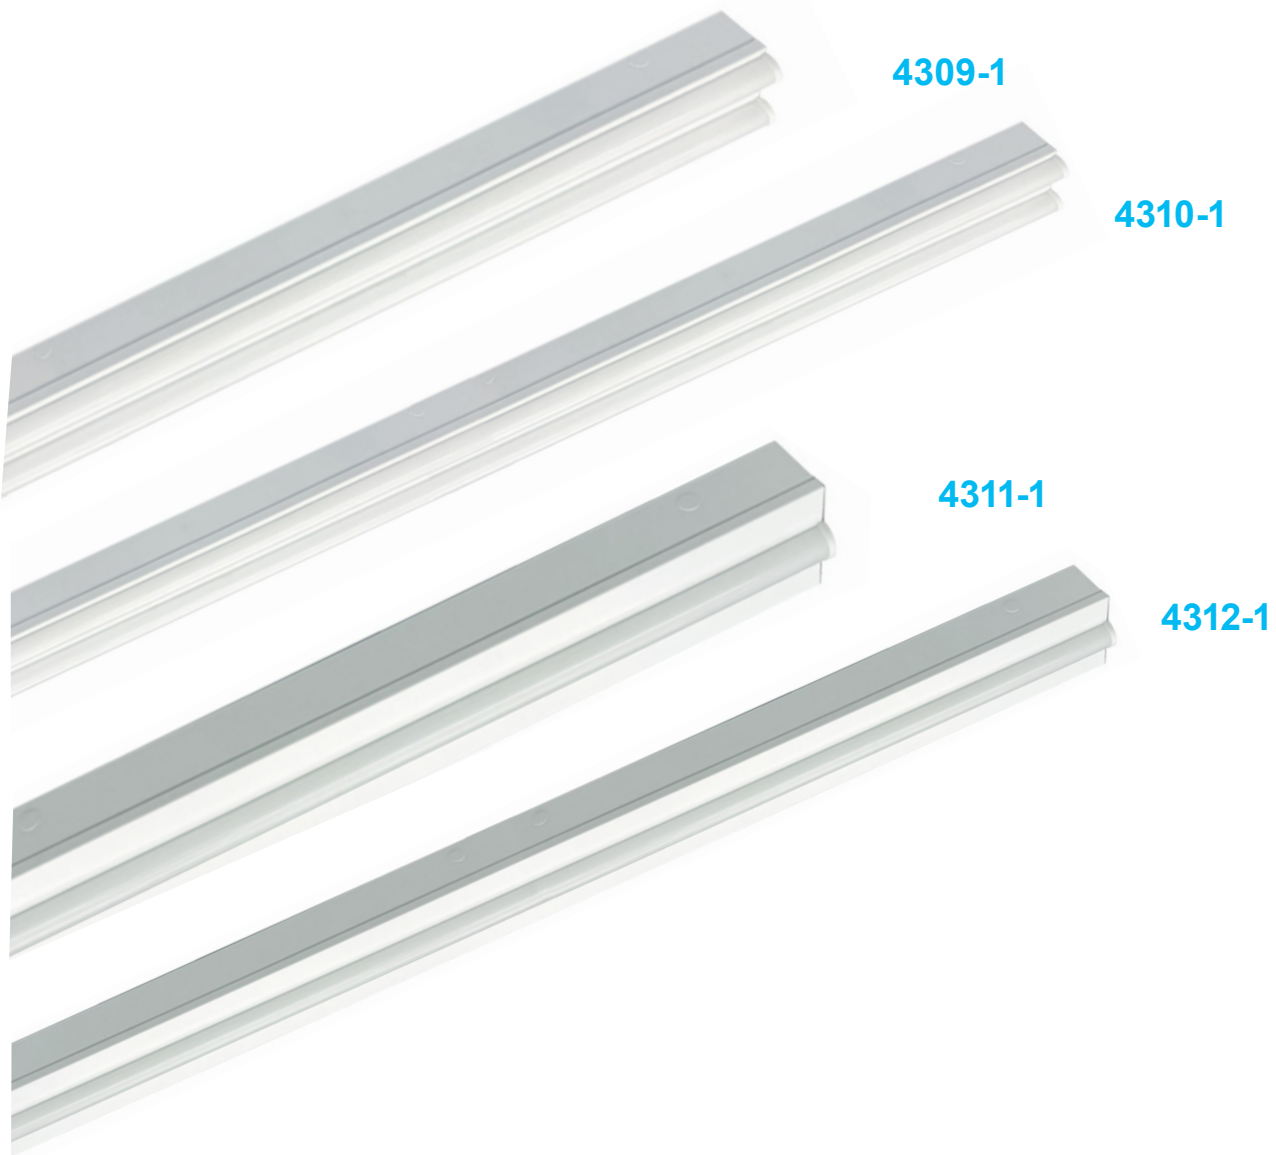

LED Strip Light

- 120-277V
- Steel housing with polycarbonate lens
- 4000K | 80 CRI
- Surface or Pendant Mount
- 0-10V Dimming
- Driver accessible from below ceiling
- CSAus Listed for damp location
- LED Lamp: 5 Year Limited Warranty
- Other Components: 1 Year Limited Warranty

Model	Size (L x W x D)
4309-1	24" x 3-1/4" x 2-3/4"
4310-1	48" x 3-1/4" x 2-3/4"
4311-1	24" x 3-1/4" x 2-3/4"
4312-1	48" x 3-1/4" x 2-3/4"

Model	Wattage	Lumens (delivered)
4309-1	20W	2100 lms
4310-1	35W	3675 lms
4311-1	10W	1050 lms
4312-1	20W	2100 lms

ORDERING GUIDE Example: 4309WH-1

Model	EM Option
4309WH-1	-EM adds EM Battery Pack *
4310WH-1	
4311WH-1	
4312WH-1	

* -EM option only available on 4310WH-1 and 4312WH-1

Specifications and dimensions subject to change. Lumens are delivered unless otherwise noted. See website for most current information.