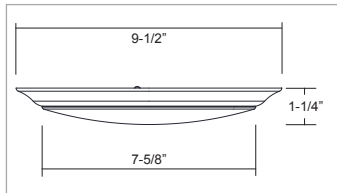

ORDERING GUIDE

Example: 8554WH-90-3K

Model	Finish	CRI	CCT
8554	WH White	-90 90 CRI	-3K 3000K -4K 4000K

Specifications and dimensions subject to change.
Lumens are delivered unless otherwise noted.
See website for most current information.