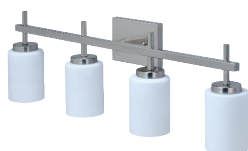

4904-4, 4908-4
4-Light Round Shade Vanity
Page 127