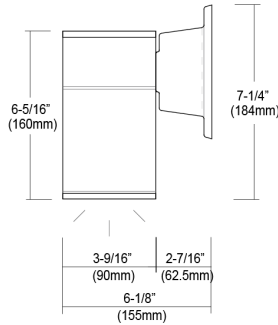

3" LED Architectural Cylinder Downlight

- 120V - 60Hz
- 3000K or 4000K | 80 CRI
- Dimmable TRIAC, 5% -100%
- Die Cast Aluminum with acrylic diffuser
- Operating Temp: -30°C to +40°C
- 13W | 845 lms
- 17W | 1105 lms
- cCSAus Listed for wet location
- LED Lamp: 5 Year Limited Warranty
- Other Components: 1 Year Limited Warranty

Oil Rubbed Bronze (OB)