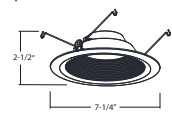

ORDERING GUIDE

Example: 8568WH-90-3K

Model #	Finish	CRI	CCT
8568	BK Black CL Clear¹ OB Oil Rubbed Bronze WH White	-90	-3K 3000K -4K 4000K

1 - Only available in -90-3K