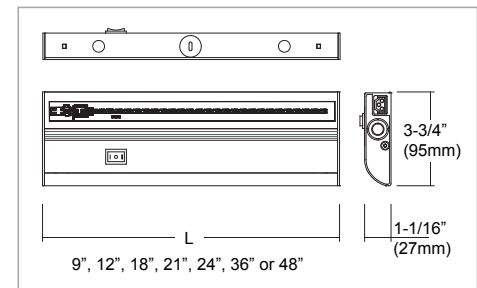

Adjusted Color of Light with Intrgrated Switch

- SOFT WHITE (2700K)
- BRIGHT WHITE (4000K)
- DAYLIGHT (5000K)

Model	Size (L x H x D)
<b>8966WH-2734</b>	9" x 3-3/4" x 1-1/16"
<b>8967WH-2734</b>	12" x 3-3/4" x 1-1/16"
<b>8968WH-2734</b>	18" x 3-3/4" x 1-1/16"
<b>8969WH-2734</b>	21" x 3-3/4" x 1-1/16"
<b>8970WH-2734</b>	24" x 3-3/4" x 1-1/16"
<b>8971WH-2734</b>	36" x 3-3/4" x 1-1/16"
<b>8972WH-2734</b>	48" x 3-3/4" x 1-1/16"