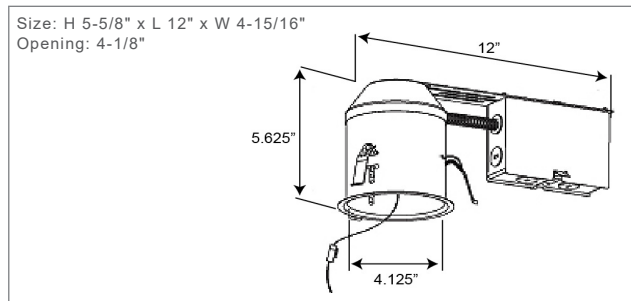

ORDERING GUIDE

Example: 8215HA

Model #	EM Option
8215HA	
8215HRA	-EM adds EM Battery Backup (8215 housing only)