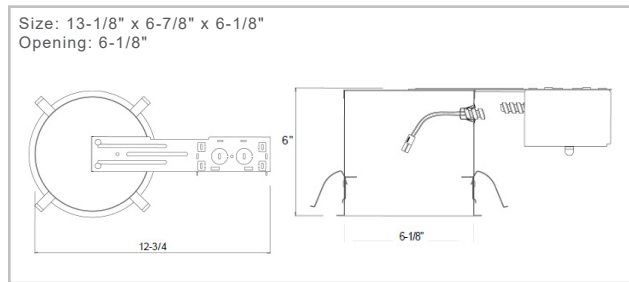

ORDERING GUIDE

Example: 8117HA

Model #	EM Option
8117HA	-EM adds EM Battery Backup (8117HA housing only)
8117HRA