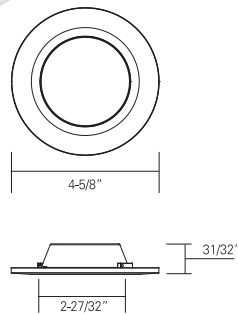

4" LED Retrofit Kit

- 120V - 60Hz
- 3000K, 4000K | 90 CRI
- Dimmable TRIAC, 10-100%
- 11W | 650 lms
- Aluminum Construction with Frosted Lens
- cCSAus Listed for wet location
- Energy Star Listed
- CEC JA8 compliant
- LED Lamps: 5 Year Limited Warranty