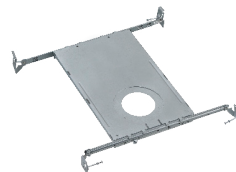

ORDERING GUIDE

Example: 8775WH-90-3K

Model	Finish	CRI	CCT
8775	WH White	-90 90 CRI	-3K 3000 -4K 4000
Accessory			
	PF-4	4" Mounting Plate