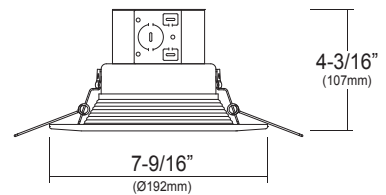

6" IC Rated, LED Retrofit & New Construction J-Box Downlight

- 120V - 60Hz
- 3000K, 4000K | 90 CRI
- Dimmable TRIAC, 10-100%
- 21W | 1314 lms
- Aluminum Construction with Frosted Lens
- IC Rated
- cCSAus Listed for wet location
- Energy Star Listed
- CEC JA8 Compliant
- LED Lamps: 5 Year Limited Warranty