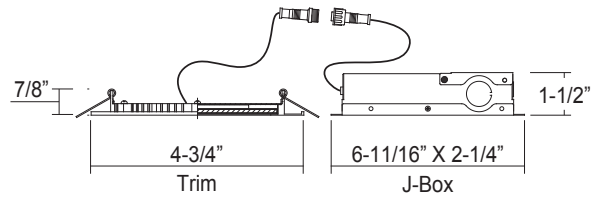

4" and 6" LED Ultra-Thin Light

- 120V - Ultra Slim Profile
- Durable Aluminum Construction
- Frosted Acrylic Lens
- 120° Beam Angle
- 4"-8742-2: 670 lms
- 6"-8542-2: 884 lms
- Dimmable TRIAC, 10-100%
- cETLus Listed for wet location
- Energy Star Listed
- LED lamps: 5 Year Limited Warranty

8742-2
4" Ultra-Thin Light