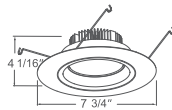

Recessed Gimbal
120V | 13W |
900 lms