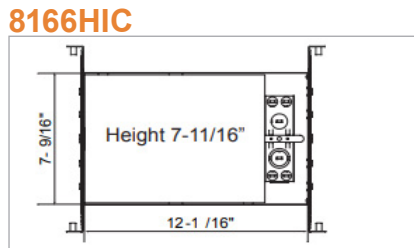

ORDERING GUIDE

Example: 8041-15-30-EM

Housing	Wattage	Source Lumens	Emergency
8041	-15 15W	-30 3000K	blank no EM option
8061	-20 20W	-35 3500K	EM adds Battery Pack
8081	-30 30W¹	-40 4000K	
	-40 40W²		

Specifications and dimensions subject to change. Lumens are delivered unless otherwise noted. See website for most current information.