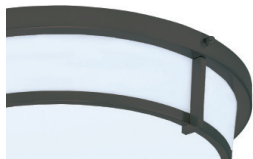

Oil Rubbed Bronze (OB)

WALL MOUNT / CEILING MOUNT

ORDERING GUIDE

Example: 4340BN

Model	Finish	
4340	BN	Brushed Nickel
	OB	Oil Rubbed Bronze