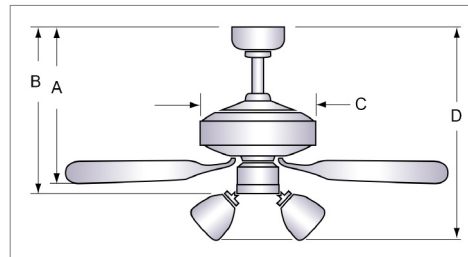

Dimension A and B are measured with standard downrod included with the fan.

Specifications and dimensions subject to change.
Lumens are delivered unless otherwise noted.
See website for most current information.