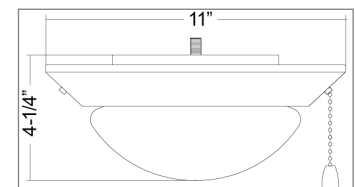

Energy Star Ceiling Fan Light Kit

- 120V - 60 Hz
- 2 x 9W | E26 A19 LED | Dimmable | 3000K | 90 CRI | Lamps Included
- Shade: Satin White Acrylic lens
- Replacement Lens: 1RP22G
- Energy Star 4.0 Compliant
- cETLus Listed for damp location

ORDERING GUIDE

Example: 1RP22BN-ES

Model	Finish	Energy Star
1RP22	BN Brushed Nickel WW White	-ES Energy Star

- 120V - 60 Hz
- 2 x 9W | E26 A19 LED | Dimmable | 3000K | 90 CRI | Lamps Included
- Shade: Satin White Glass
- Replacement Glass: 1RP82-G
- Energy Star 4.0 Compliant
- cETLus Listed for damp location

White (WW)

ORDERING GUIDE

Example: 1RP82BN-ES

Model	Finish	Energy Star
1RP82	BN Brushed Nickel OB Oil Rubbed Bronze WW White	-ES Energy Star