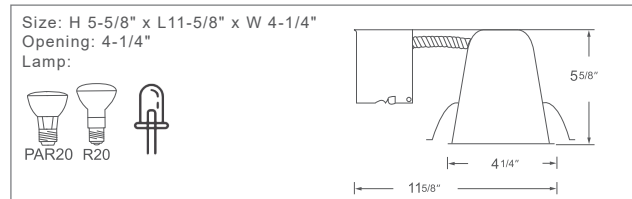

8202HA
4" IC Airtight Frame-In