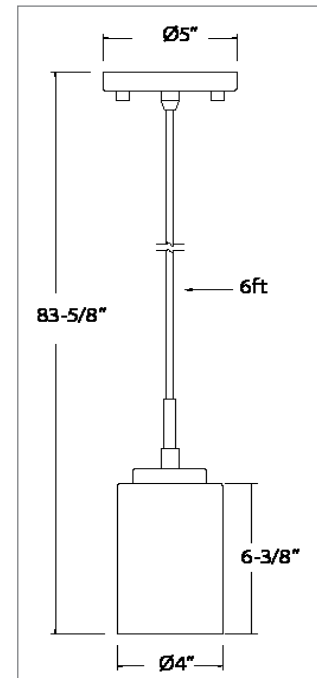

Round Shade Pendant Light

4430 LED Lamp
Other Components

- 120V 60 Hz
- Steel with Frosted Opal Glass Shade
- 3000K | 80 CRI | 4605 - 80 CRI
- Ceiling Canopy fits standard electrical box
- 4430 - 8W | 600 lms
- 4605 - 9W E26 A19 LED Lamp Included
- Dimmable TRIAC, 10-100%
- Adjustable 6' Cord
- cETLus Listed for damp location
- Energy Star Listed
- 4430 LED Lamp: 5 Year Limited Warranty
- Other Components: 1 Year Limited Warranty

4430

Oil Rubbed Bronze (OB)

ORDERING GUIDE

Example: 4430BN

Model	Finish	
4430	BN	Brushed Nickel
Integrated LED	OB	Oil Rubbed Bronze
Model	Finish	
4605	BN	Brushed Nickel
E26 A19 LED		

Specifications and dimensions subject to change.
Lumens are delivered unless otherwise noted.
See website for most current information.