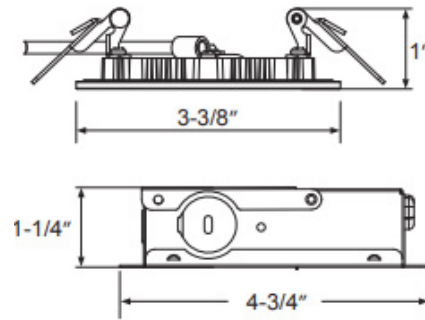

6" and 8" LED Ultra-Thin Light

- 120V - Ultra Slim Profile
- Durable Aluminum Construction
- Frosted Acrylic Lens
- 120° Beam Angle
- 3"-8842: 350 lms
- 8"-8642: 1150 lms
- Dimmable TRIAC, 10-100%
- cETLus Listed for wet location
- Energy Star Listed
- 5 Year Limited Warranty
- LED Lamps: 5 Year Limited Warranty

8842
3" Ultra-Thin Light