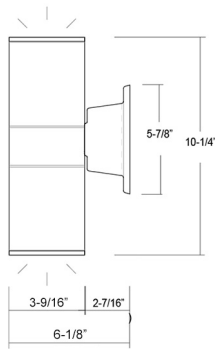

Oil Rubbed Bronze (OB)