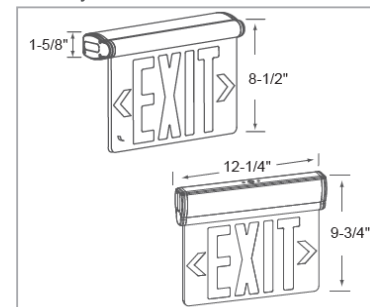

ORDERING GUIDE

Example: RXL18RW

Model	Lettering/Housing	Self-diagnostic Option
RXL18	RW Red w/white housing	blank no SD option
Surface Mount	RBA Red w/brushed aluminum housing	-SD Self-Diagnostic
Edge-lit Exit -	GW Green w/white housing	
Double Face	GBA Green w/brushed aluminum housing	

Operation

When normal utility power fails, the internal solid-state transfer switch automatically connects the internal battery to the LED lamps, lighting a path of egress for no less than 90 minutes. When utility power is restored the battery is recharged by the onboard solid-state recharger. Full recharge is accomplished within 24 hours.

Specifications and dimensions subject to change. Lumens are delivered unless otherwise noted. See website for most current information.