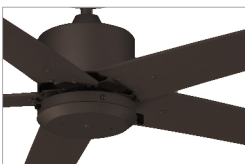

Oil Rubbed Bronze Motor /
Oil Rubbed Bronze Blades