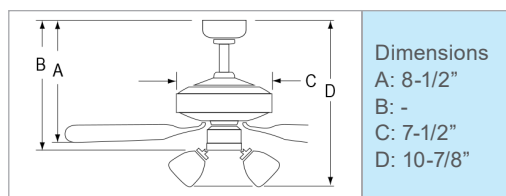

Brushed Nickel Motor / Walnut Blades

Brushed Nickel Motor / Brushed Nickel Blades

Oil Rubbed Bronze Motor / Walnut Blades

White Motor / White Blades

Dimensions  
 A: 8-1/2"  
 B: -  
 C: 7-1/2"  
 D: 10-7/8"