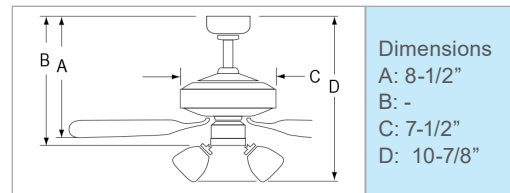

Performance

Model Number	Energy Information at High Speed		Voltage
	Airflow CFM	Power Use Watts	
1023-PC	3002	42.83	120V
1024-PC	4486	56.79	

ORDERING GUIDE

Example: 1024BN-BN-PC

Model	Motor / Blade Finish	Control
1023 42" Sweep Hugger	BN-BN Brushed Nickel / Brushed Nickel BN-WT Brushed Nickel / Walnut OB-WT Oil Rubbed Bronze / Walnut WW-WW White / White	-PC Pull chain included
1024 52" Sweep Hugger		

Specifications and dimensions subject to change.
Lumens are delivered unless otherwise noted.
See website for most current information.