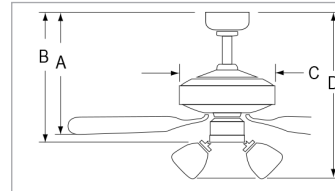

Dimensions

1072-PC	1072LED-PC
A: 8-1/2"	A: 9-31-32"
B: 11-1/2"	B: 13"
C: 9-1/4"	C: 9"
D: -	D: -

Performance

Model Number	Energy Information at High Speed		Voltage
	Airflow CFM	Power Use Watts	
1072-PC	7827	65.46	120V
1072LED-PC	7681	61.18	

ORDERING GUIDE

Example: 1072BN-NM-PC or 1072LED-BN-NM

Model	Motor / Blade Finish	Pull Chain
1072 60" Sweep		
1072LED- 60" Sweep with Integral LED Light Kit	BN-NM Brushed Nickel / Natural Maple OB-WT Oil Rubbed Bronze / Walnut	-PC Pull Chain included

Specifications and dimensions subject to change.
Lumens are delivered unless otherwise noted.
See website for most current information.