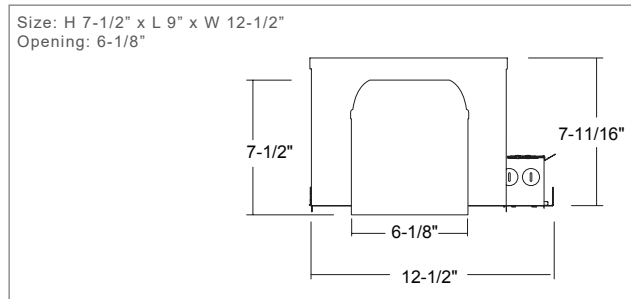

6" LED 2-Hour Fire Rated IC Airtight New Construction

- 120V-277V Universal Voltage
- Dimmable TRIAC, 10-100%
- 50,000 Hours Projected Life
- 3000K | 4000K | 90 CRI
- IC Rated for direct contact with installation
- 1-1/2" ceiling thickness adjustment
- Captive Bar Hangers Included
- Housing: cULus Listed; select trims wet location
- UL 1598 rated | 2-hr fire rating UL263
- ASTM-E283 Listed for Air-tight construction
- 5 Year Limited Warranty

ORDERING GUIDE

Example: 8199HICA-FR-EM

Model #	Emergency	
8199HICA-FR	blank -EM	no EM option added adds Battery Pack