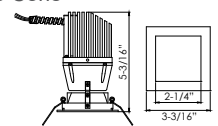

8862S

Straight White Cone

ORDERING GUIDE Example: 8862S-WH

Model #	Finish
8862S	-WH White