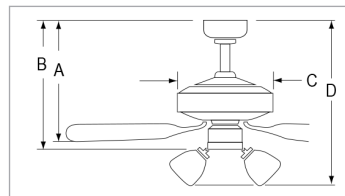

### Dimensions

1046	1046LED
A: 9-3/4"	A: 9-3/4"
B: 12-1/4"	B: 12-1/4"
C: 7-5/8"	C: -
D: -	D: 13"

Brushed Nickel Motor / Walnut Blades

Brushed Nickel Motor / Walnut Blades