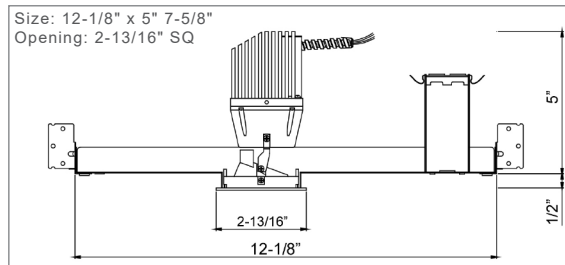

ORDERING GUIDE

Example: 8320H-10-30-38M-EM

Model #	Wattage	Color Temp	Beam Spread	Emergency
8320H	-10 10W, 870lms	-27 2700K	-15N	blank no EM Option
8321H	-15 15W, 1200lms	-30 3000K	-38M	-EM adds Battery Pack
	-23 23W, 1800lms		-60W