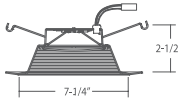

Trims For 8199HICA-FR

277V Trims Available By Special Order. Please contact RP Lighting + Fans for information.

8523

WET Recessed White Baffle
120V | 12.5W |
850 lms
Wet Location

ORDERING GUIDE

Example: 8523WH-90-3K

Model #	Finish	CRI	CCT
8523	WH White	-90	-3K 3000K -4K 4000K

8562

Recessed Gimbal
120V | 13W |
900 lms

ORDERING GUIDE

Example: 8562WH-90-3K

Model #	Finish	CRI	CCT
8562	BN Brushed Nickel BK Black OB Oil Rubbed Bronze WH White	-80	-3K 3000K

8563

WET Recessed Reflector
120V | 13W |
795 lms
Wet Location

ORDERING GUIDE

Example: 8563CL-90-3K

Model #	Finish	CRI	CCT
8563	BN Brushed Nickel BK Black CL Clear OB Oil Rubbed Bronze WH White	-90	-3K 3000K

8568

WET Recessed High Output Reflector
120V | 17W |
1240 lms
Wet Location

ORDERING GUIDE

Example: 8568WH-90-3K

Model #	Finish	CRI	CCT
8568	BK Black CL Clear¹ OB Oil Rubbed Bronze WH White	-90	-3K 3000K -4K 4000K

1 - Only available in -90-3K