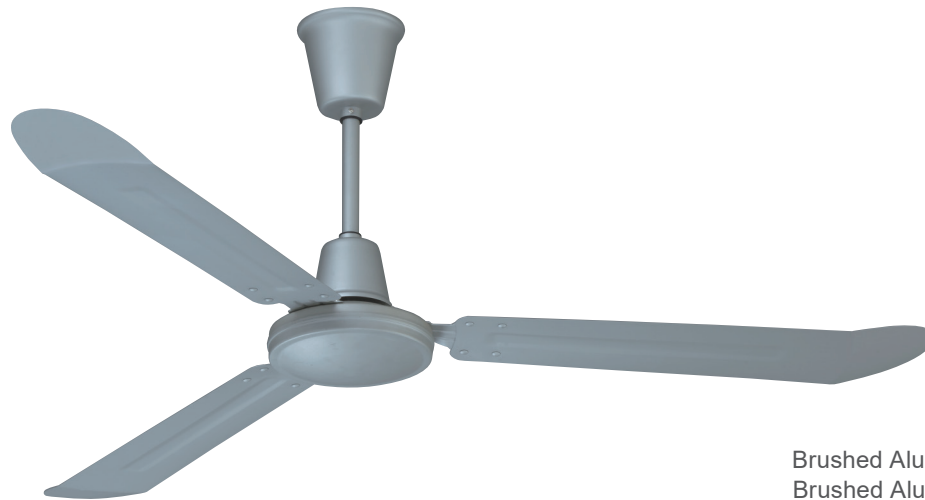

Industrial

- AC Motor | 1 Speed
- 3 Metal blades | 11° pitch | 12" downrod
- 56" Sweep | 194 x 16mm
- Multiple Speeds Available with Optional Wall Control
- Fan Motor: 10 Year Limited Warranty

Brushed Aluminum Motor /
Brushed Aluminum Blades