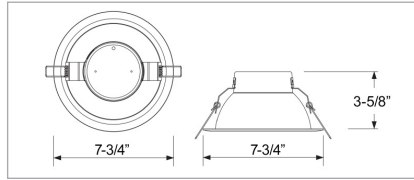

ORDERING GUIDE

Example: 8041-15-30-EM

Housing	Wattage	Source Lumens	Emergency
8041	-15 15W	-30 3000K	blank no EM option
8061	-20 20W	-35 3500K	EM adds Battery Pack
8081	-30 30W¹	-40 4000K	
	-40 40W²		

Specifications and dimensions subject to change. Lumens are delivered unless otherwise noted. See website for most current information.