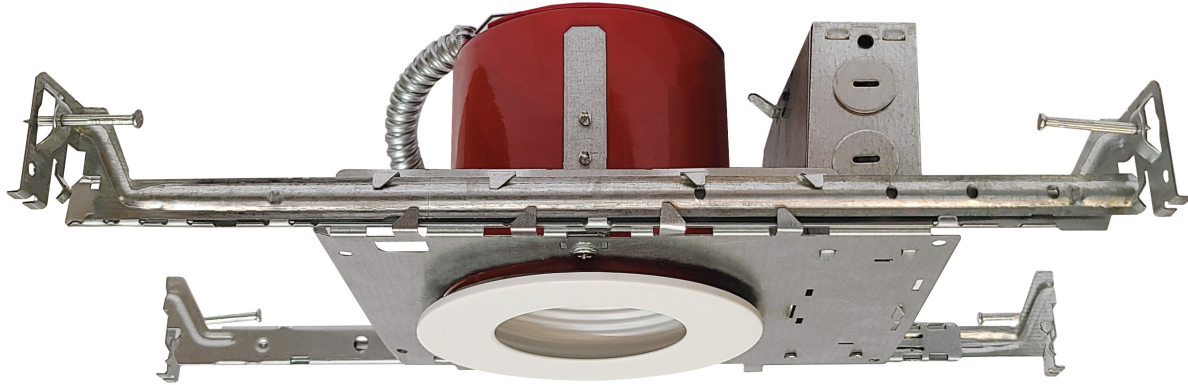

4" LED 2-Hour Fire Rated Emergency

- 120V | 277V Available by Special Order
- Dimmable TRIAC, 10-100%
- 50,000 Hours Projected Life
- 3000K | 4000K | 90 CRI
- IC Rated for direct contact with installation
- 4" height for 2" x 6" construction
- 1" ceiling thickness adjustment
- Captive Bar Hangers Included
- LED Trim Assembly: CSAus Listed
- Housing: cCSAus Listed for damp location
- UL 1598 rated | 2-hr fire rating UL514A

ORDERING GUIDE

Example: 8216FR-JB-EM

Model #	Emergency	
8216FR-JB	blank -EM	no EM option added adds Battery Pack