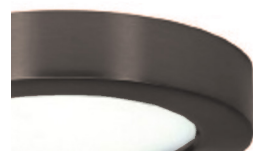

Oil Rubbed Bronze (OB)