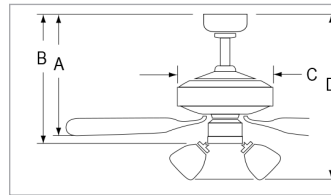

1073LED-PC Brushed Nickel Motor / Maple Blades

Dimensions

1073-PC	1073LED-PC
A: 9-1/2"	A: 9-1/2"
B: 12"	B: -
C: 6-1/2"	C: 6-1/2"
D: -	D: 13"

Performance

Model Number	Energy Information at High Speed		Voltage
	Airflow CFM	Power Use Watts	
1073-PC 1073LED-PC	5666	60	120V

ORDERING GUIDE

Example: 1073BN-WT-PC or 1073LED-BN-NM-PC

Model	Motor / Blade Finish	Pull Chain
1073 52" Sweep, Pull Chain	BN-NM Brushed Nickel / Natural Maple OB-WT Oil Rubbed Bronze / Walnut	-PC Pull Chain included
1073LED- 52" Sweep, Pull Chain with Integral LED Light Kit		

Specifications and dimensions subject to change. Lumens are delivered unless otherwise noted. See website for most current information.