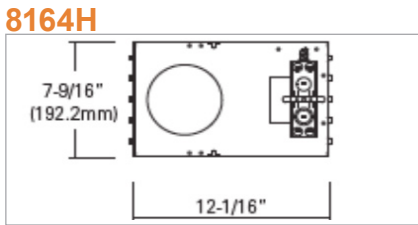

ORDERING GUIDE

Example: 8041-15-30-EM

Housing	Wattage	Source Lumens	Emergency
8041	-15 15W	-30 3000K	blank no EM option
8061	-20 20W	-35 3500K	EM adds Battery Pack
8081	-30 30W¹	-40 4000K	
	-40 40W²		

Specifications and dimensions subject to change. Lumens are delivered unless otherwise noted. See website for most current information.