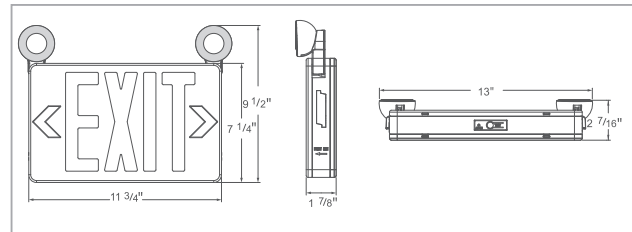

ORDERING GUIDE

Example: RXEL37RW

Model	Lettering/Housing
RXEL37	RW Red with white housing
Standard Exit/ Emergency Combo	GW Green with white housing

High Output Exit/Emergency Combo

LED Lamp
Other Components

- 120V/277V
- Thermoplastic Housing
- Single or Double Face
- Wall, Ceiling or End Mount
- Operating Temp: 10°C to 40°C
- 2 x 3.6V, 900 mAh Ni-Cad Battery
- Adjustable Heads: 2 x 2W | 250 lms total
- UL Listed for damp location to UL 924 standards
- CEC Title 20 Compliant
- LED Lamps: 5 Year Limited Warranty
- Other Components: 1 Year Limited Warranty