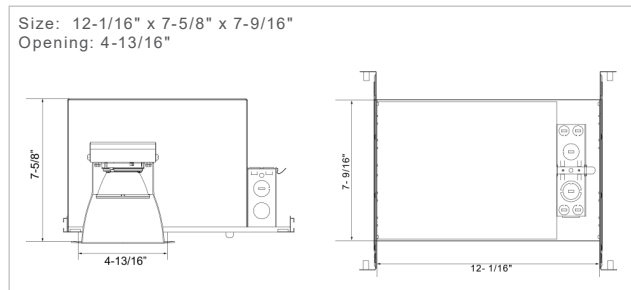

**8120H**  
4" LED Frame-In

**8120HIC**  
4" LED IC Airtight Frame-In

**8121H**  
4" LED Architectural Housing

**8096B**

Optional Two Piece Bar Hanger set  
24" Joist Span

**ORDERING GUIDE**

Example: 8120HIC-14-30-EM