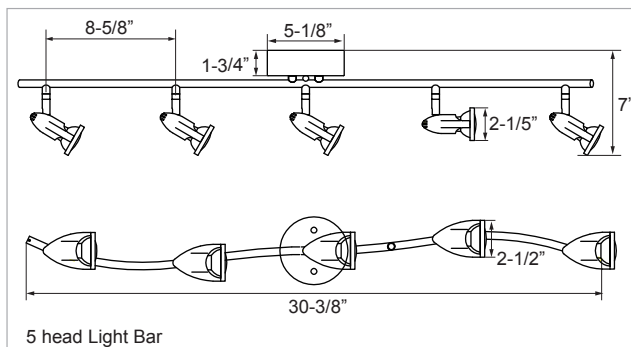

49356BN

Available in Brushed Nickel (BN)
6-Track Heads | 28W |
1750 total lms

Specifications and dimensions subject to change.
Lumens are delivered unless otherwise noted.
See website for most current information.