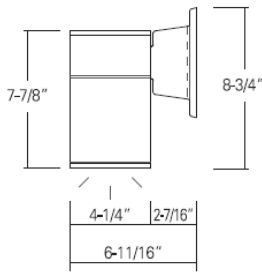

Oil Rubbed Bronze (OB)