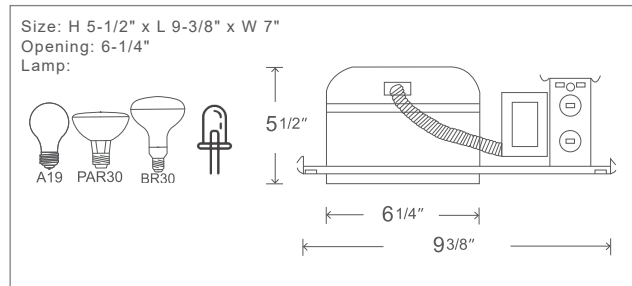

ORDERING GUIDE

Example: 8102HAQ

Model #

- 8102HAQ
- 8102HRA
- 8104HICA