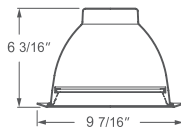

Haze Reflector
with lens
O. D. 9-7/16"

ORDERING GUIDE Example: 8673WH

Model #	Finish
8673	WH White