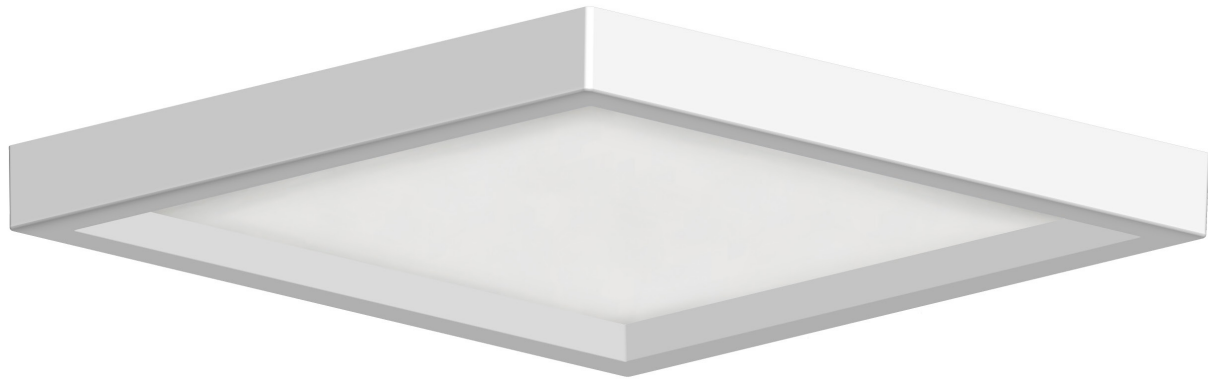

# 5" / 7" Square Ceiling Mount

- 120V - 60Hz
- 3000K, 4000K | 90 CRI
- Dimmable TRIAC, 10-100%
- Steel construction with plastic lens
- 8548: 7-1/4" x 1-1/4" | 15W | 907 lms
- 8748: 4-15/16" x 9/16" | 10W | 625 lms
- Energy Star Listed
- cCSAus Listed for wet location
- 5 Year Limited Warranty