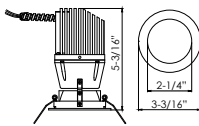

8861S

Straight White Cone

ORDERING GUIDE Example: 8861S-WH

Model #	Finish
8861S	-WH White