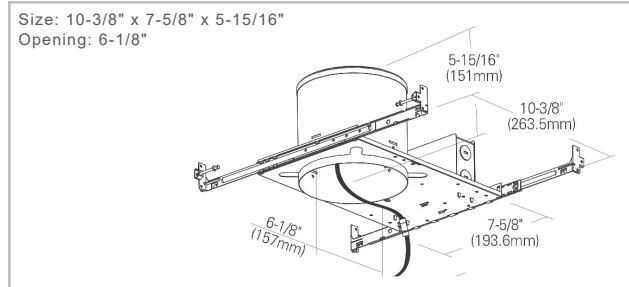

8117HRA

6" LED IC Airtight Shallow Remodel