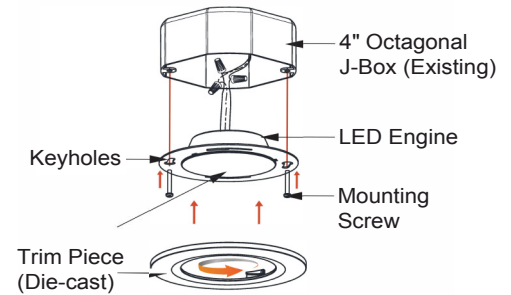

4" LED Retrofit Kit

- 120V - 60Hz
- 3000K, 4000K | 90 CRI
- Dimmable TRIAC, 10-100%
- 11W | 650 lms
- Aluminum Construction with Frosted Lens
- cCSAus Listed for wet location
- Energy Star Listed
- CEC JA8 compliant
- LED Lamps: 5 Year Limited Warranty