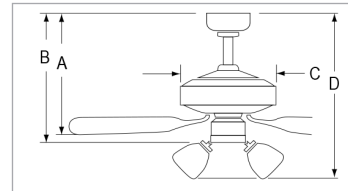

White Motor / White Blades

Brushed Nickel Motor /  
Natural Maple Blades

Oil Rubbed Bronze Motor /  
Walnut Blades

Brushed Nickel Motor /  
Walnut Blades

Dimensions  
A: 11-1/4"  
B: 12-3/5"  
C: 11-3/5"  
D: -