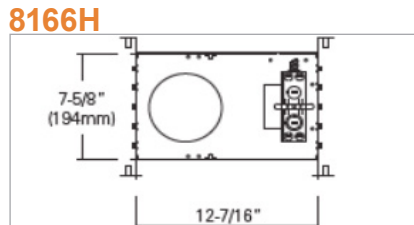

ORDERING GUIDE

Example: 8041-15-30-EM

Housing	Wattage	Source Lumens	Emergency
8041	-15 15W	-30 3000K	blank no EM option
8061	-20 20W	-35 3500K	EM adds Battery Pack
8081	-30 30W¹	-40 4000K	
	-40 40W²		

Specifications and dimensions subject to change. Lumens are delivered unless otherwise noted. See website for most current information.