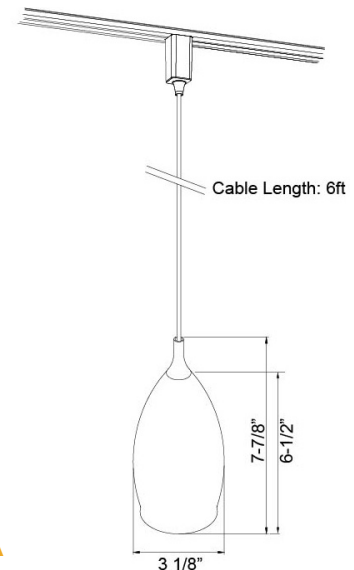

Finishes Available: White glass with Brushed Aluminum Cord (WBA), Amber Glass with Brushed Aluminum Cord (ABA)

7594ABA

7594WBA

Specifications and dimensions subject to change.  
Lumens are delivered unless otherwise noted.  
See website for most current information.