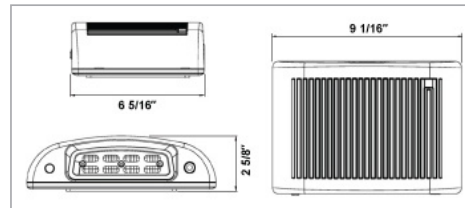

ORDERING GUIDE

Example: REL5LED-OB-C

Model	Finish	Cold Weather Option
REL5LED	-OB Oil Rubbed Bronze -WH White	-C Cold Weather Heatpad

Operation

An ultra slim profile, integrated photocell, cold weather heatpad and emergency battery with self-diagnostics. The design provides emergency lighting that increases safety, security, and visibility in commercial and industrial applications.

Specifications and dimensions subject to change. Lumens are delivered unless otherwise noted. See website for most current information.