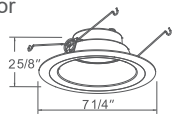

Trims For 8199HICA-FR

277V Trims Available By Special Order. Please contact RP Lighting + Fans for information.

8523

WET Recessed White Baffle
120V | 12.5W |
850 lms
Wet Location

ORDERING GUIDE

Example: 8523WH-90-3K

Model #	Finish	CRI	CCT
8523	WH White	-90	-3K 3000K -4K 4000K

8562

Recessed Gimbal
120V | 13W |
900 lms

ORDERING GUIDE

Example: 8562WH-90-3K

Model #	Finish	CRI	CCT
8562	BN Brushed Nickel BK Black OB Oil Rubbed Bronze WH White	-80	-3K 3000K

8563

WET Recessed Reflector
120V | 13W |
795 lms
Wet Location

ORDERING GUIDE

Example: 8563CL-90-3K

Model #	Finish	CRI	CCT
8563	BN Brushed Nickel BK Black CL Clear OB Oil Rubbed Bronze WH White	-90	-3K 3000K

8568

WET Recessed High Output Reflector
120V | 17W |
1240 lms
Wet Location

ORDERING GUIDE

Example: 8568WH-90-3K

Model #	Finish	CRI	CCT
8568	BK Black CL Clear¹ OB Oil Rubbed Bronze WH White	-90	-3K 3000K -4K 4000K

1 - Only available in -90-3K