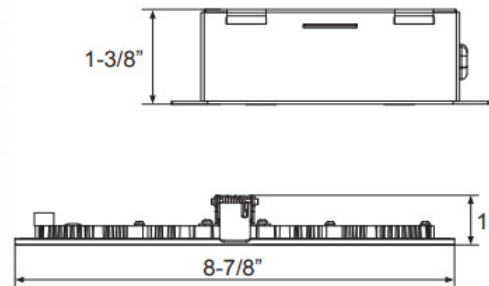

8642
8" Ultra-Thin Light

PF-3 and PF-4

3" or 4" Mounting Plate Accessory

- New Construction Mounting Plate
- Durable aluminum construction
- Includes four 24" bar hanger

ORDERING GUIDE

Model	Finish	CCT	Example: 8842WH-3K
8842 3" Ultra-Thin Light	WH White	-3K 3000K	
8642 8" Ultra-Thin Light		-4K 4000K	
Accessory			
PF-3			3" Mounting Plate

Specifications and dimensions subject to change.
Lumens are delivered unless otherwise noted.
See website for most current information.