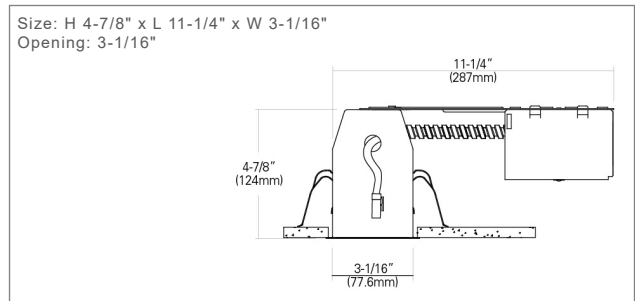

ORDERING GUIDE

Example: 8317H

1. Model #
   8317H
   8317HR