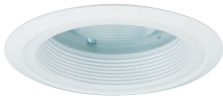

8653

Haze Reflector with White Baffle with lens