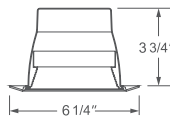

Trims For 8120H, 8120HIC and 8121H

Wattage, lumen output, and CCT determined by housing choice. Check housing Ordering Guide.

8590

Haze Cone Reflector

ORDERING GUIDE Example: 8590HZ

Model #	Finish
8590	HZ Haze

8586

Haze Reflector
with White Baffle

ORDERING GUIDE Example: 8586WH

Model #	Finish
8586	WH White

8587

Haze Reflector
with White Baffle
with lens

ORDERING GUIDE Example: 8587WH

Model #	Finish
8587	WH White