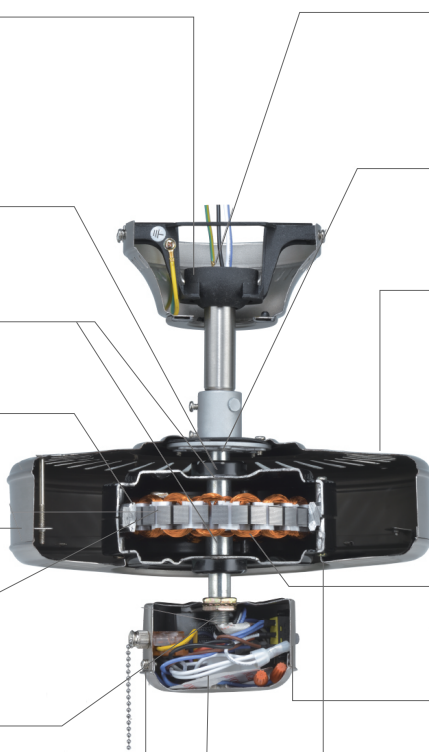

Oversized, Triple Mounting Systems

and heavy duty die cast hanging ball which eliminates wobble problems and provides maximum angles up to 35° for sloped and vaulted ceiling.

Precision ground solid steel motor shaft fixed into stators, create no wobble and friction.

Self-lubrication, permanently **double sealed ball bearings**.

Pure aluminum die cast rotors provide the most energy efficiency possible.

Motor housing is stamped or die casted, **triple plated and double casted** with corrosion resistors. Housings are matched for a perfect fit.

Heavy duty copper wiring.

Detachable switch housing with pre-wired plug in connector makes installation quick and easy. Light kit adaptable.

Heavy duty, **UL approved switches** give constant speed and action through entire operation and warranty.

52" or 76" lead wire on downrod ceiling fans, virtually eliminates splicing to accommodate longer downrod.

Maximum security, dual locking system, Threaded coupling to fit downrod tightly **Safety cable installed**.

No motor burn out from heat built up because our 16 pole motors have fiberglass insulation and silicon steel laminations.

Lifetime quality, vacuum dipped and lacquered stator provides constant magnetic operation.

3 speed with reversible switch can be used for summer/winter air flow.

DC Motors are utilized for maximum efficiency on our largest fans (1070, 1080).

Triple capacitors for more silent operation.