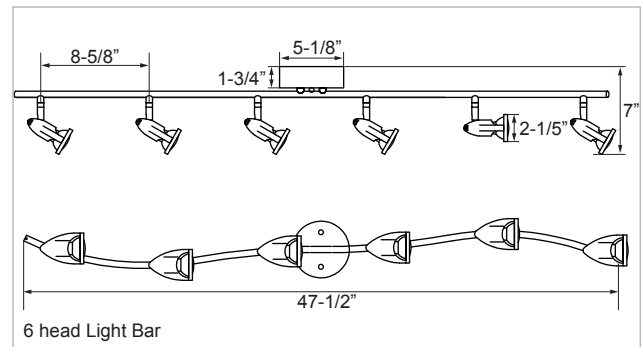

49356BN

Available in Brushed Nickel (BN)
6-Track Heads | 28W |
1750 total lms

Specifications and dimensions subject to change.
Lumens are delivered unless otherwise noted.
See website for most current information.