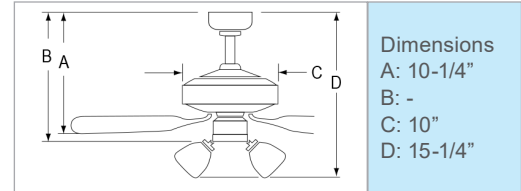

Performance

Model Number	Energy Information at High Speed		Voltage
	Airflow CFM	Power Use Watts	
1045LED	5224	50.16	120V

ORDERING GUIDE

Example: 1045LED-BN-BN

Model	Motor / Blade Finish
1045LED- 52" Sweep, with Integral LED Light Kit	BN-BN Brushed Nickel / Brushed Nickel BK-BK Black / Black OB-OB Oil Rubbed Bronze / Oil Rubbed Bronze WW-WW White / White

Specifications and dimensions subject to change.
Lumens are delivered unless otherwise noted.
See website for most current information.