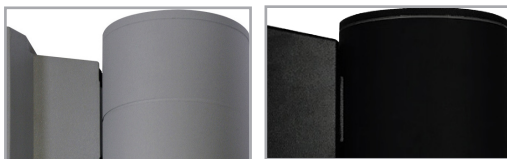

Brushed Aluminum (BA) Black (BK)

ORDERING GUIDE		Example: 4425BA-27-4K	
Model	Finish	Watts	CCT
4425	BK Black	-13 13W	-3K 3000K
	BA Brushed Aluminum	-17 17W	-4K 4000K
	OB Oil Rubbed Bronze	-27 27W	

4" LED Architectural Cylinder Up & Downlight