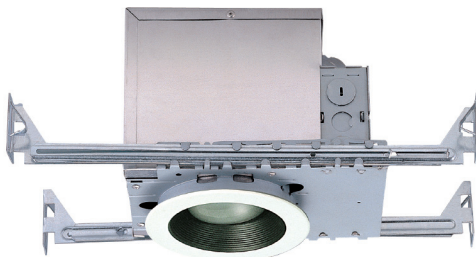

8202HA
4" IC Airtight Frame-In