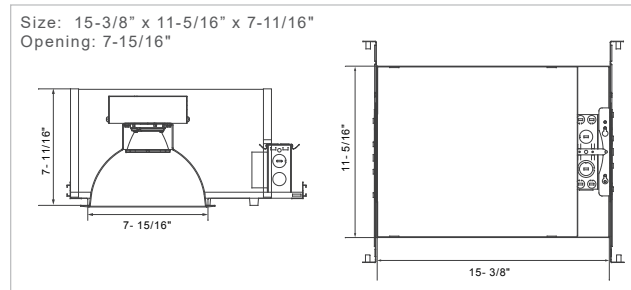

8126H
8" LED Architectural Housing