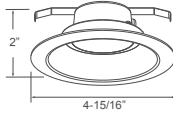

Trims For 8216FR-JB

277V Trims Available By Special Order. Please contact RP Lighting + Fans for information.

8763

WET Round Recessed Reflector
120V | 10W | 600 lms
3000K or 4000K
Wet Location

ORDERING GUIDE

Example: 8763WH-90-3K

Model #	Finish	CRI	CCT
8763	BN Brushed Nickel	-90	-3K 3000K
	BK¹ Black		-4K 4000K
	OB Oil Rubbed Bronze		
	CL Clear		
	WH White		

¹Only available in -90-3K

8769

Round Recessed White Reflector
120V | 10W | 889 lms
3000K

ORDERING GUIDE

Example: 8769WH-90-3K

Model #	Finish	CRI	CCT
8769	WH White	-80	-3K 3000K

8770

WET 4" Recessed LED Clear Reflector
120V | 10W | 3000K or 4000K
80CRI: 889lms
90CRI: 710lms

ORDERING GUIDE

Example: 8770CL-90-3K

Model #	Finish	CRI	CCT
8770	CL Clear	-80	-3K 3000K
		-90	-4K 4000K

8771

Round Recessed White Gimbal
120V | 10W | 895 lms
3000K or 4000K

ORDERING GUIDE

Example: 8771WH-90-3K

Model #	Finish	CRI	CCT
8771	WH White	-90	-3K 3000K
			-4K 4000K

8773

Square Recessed Module
120V | 11W | 700 lms
3000K or 4000K

ORDERING GUIDE

Example: 8773WH-90-3K

Model #	Finish	CRI	CCT
8773	WH White	-90	-3K 3000K
			-4K 4000K