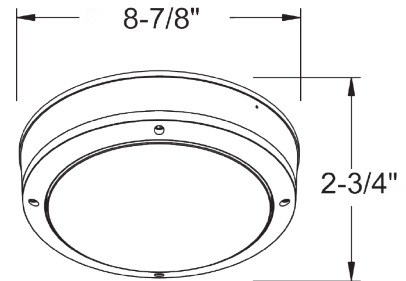

ORDERING GUIDE

Example: 4420BA

Model	Finish	
4420	BK	Black
4421	BA	Brushed Aluminum
4422	OB	Oil Rubbed Bronze

Specifications and dimensions subject to change. Lumens are delivered unless otherwise noted. See website for most current information.