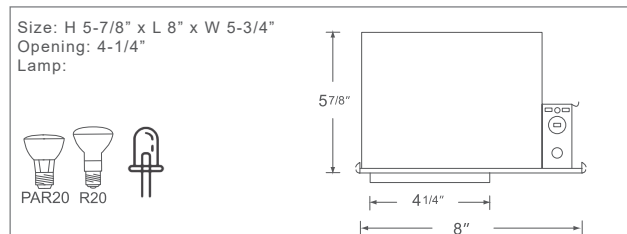

ORDERING GUIDE

Example: 8201HA

Model #

- 8201HA
- 8201HRA
- 8202HA