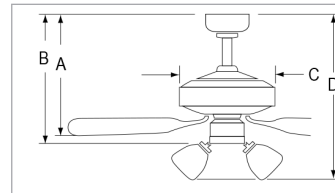

Dimensions

1047	1047LED
A: 9-3/4"	A: 9-3/4"
B: 12-1/4"	B: 12-1/4"
C: 7-5/8"	C: -
D: -	D: 13"

Performance

Model Number	Energy Information at High Speed		Voltage
	Airflow CFM	Power Use Watts	
1047	5400	50.4	120V
1047LED	5420	50.5