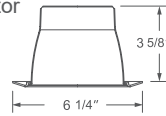

Trims For 8120H, 8120HIC and 8121H

Wattage, lumen output, and CCT determined by housing choice. Check housing Ordering Guide.

8590

Haze Cone Reflector

ORDERING GUIDE Example: 8590HZ

Model #	Finish
8590	HZ Haze

8586

Haze Reflector
with White Baffle

ORDERING GUIDE Example: 8586WH

Model #	Finish
8586	WH White

8587

Haze Reflector
with White Baffle
with lens

ORDERING GUIDE Example: 8587WH

Model #	Finish
8587	WH White