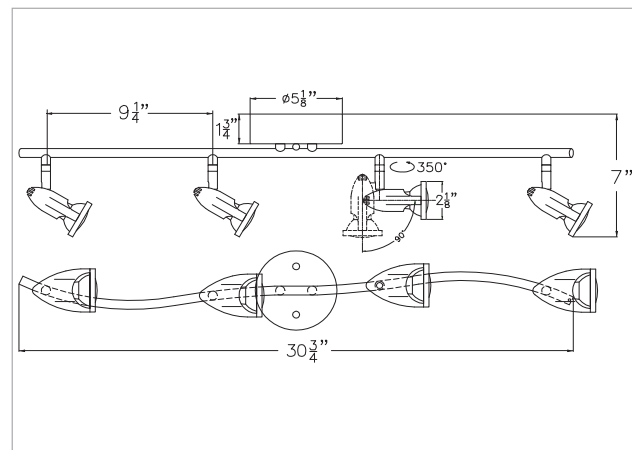

49353-3K-BN

Available in Brushed Nickel (BN)
4-Track Heads | 20W | 1481 total lms