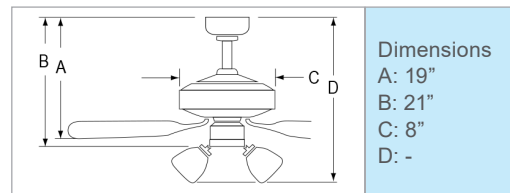

Performance

Model Number	Energy Information at High Speed		Voltage
	Airflow CFM	Power Use Watts	
1091	7876	58.9	120V

ORDERING GUIDE

Example: 1091BA-BA

Model	Motor / Blade Finish
1091 56" Sweep	BA-BA Brushed Aluminum / Brushed Aluminum WW-WW White / White

Specifications and dimensions subject to change.
Lumens are delivered unless otherwise noted.
See website for most current information.