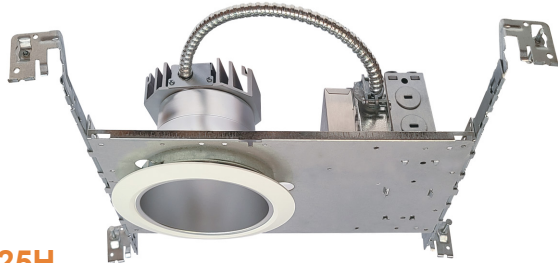

8" LED Housings

- 120V-277V Universal Housing
- Dimmable TRIAC, 10-100% And 0-10V DC Dimming
- 50,000 Hours Projected Life
- 3000K | 3500K | 4000K | 5000K | ?? CRI
- 23W | 1950 lms 30W | 2720 lms 45W | 3640 lms
- 8125H & 8125HIC | Captive Bar Hangers Included
- Energy Star Listed – 3000K & 4000K only
- cCSAus Listed for damp location; select trim wet location
- 5 Year Limited Warranty

8125H
8" LED Frame-In