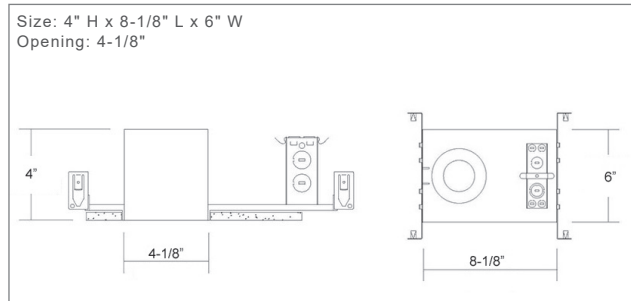

4" LED 2-Hour Fire Rated Emergency

- 120V | 277V Available by Special Order
- Dimmable TRIAC, 10-100%
- 50,000 Hours Projected Life
- 3000K | 4000K | 90 CRI
- IC Rated for direct contact with installation
- 4" height for 2" x 6" construction
- 1" ceiling thickness adjustment
- Captive Bar Hangers Included
- LED Trim Assembly: CSAus Listed
- Housing: cCSAus Listed for damp location
- UL 1598 rated | 2-hr fire rating UL514A

ORDERING GUIDE

Example: 8216FR-JB-EM

Model #	Emergency	
8216FR-JB	blank -EM	no EM option added adds Battery Pack