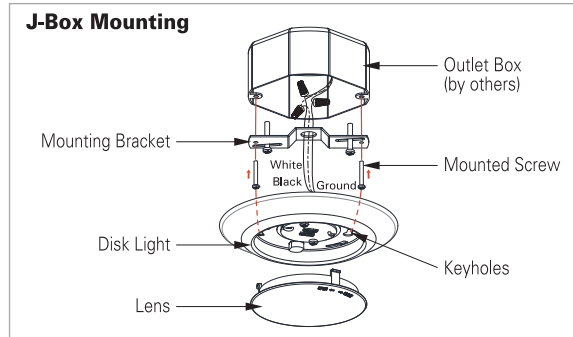

9" LED Low-Profile Disk Light

- 120V - 60Hz
- 3000K, 4000K | 90 CRI
- Dimmable TRIAC, 10-100%
- Aluminum Construction
- 9-1/2" x 1-1/4" | 30W | 2085 lms
- Energy Star Listed
- CSAus Listed for wet location
- JA8/Title 24 Compliant
- 5 Year Limited Warranty

ORDERING GUIDE Example: 8554WH-90-3K

Model	Finish	CRI	CCT
8554	WH White	-90 90 CRI	-3K 3000 -4K 4000

Specifications and dimensions subject to change.
Lumens are delivered unless otherwise noted.
See website for most current information.