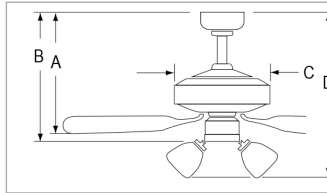

Dimensions

1062-1	1063-1	1064-1
A: 5-3/4"	A: 5"	A: 5"
B: 8-1/4"	B: 8-1/2"	B: 8-1/2"
C: 11"	C: 9-1/5"	C: 9-1/5"
D: -	D: -	D: -

Performance

Model Number	Energy Information at High Speed		Voltage
	Airflow CFM	Power Use Watts	
1062-1	2608	47.04	120V
1063-1	2684	43.83	
1064-1	2122	40.8	

ORDERING GUIDE

Example: 1062-1BN-NM

Model	Motor / Blade Finish
1062-1 52" Sweep Hugger	
1063-1 42" Sweep Hugger	BN-NM Brushed Nickel / Natural Maple OB-WT Oil Rubbed Bronze / Walnut WW-WW White / White
1064-1 30" Sweep Hugger	

Specifications and dimensions subject to change. Lumens are delivered unless otherwise noted. See website for most current information.