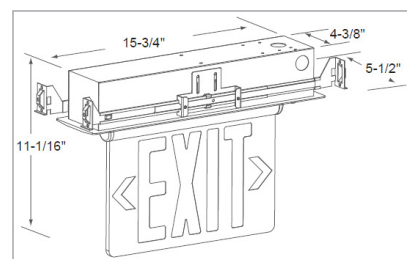

ORDERING GUIDE

Example: RXL34RW

Model	Lettering/Housing
RXL34	RW Red w/white housing
Recessed	RBA Red w/brushed aluminum housing
Edge-lit Exit -	GW Green w/white housing
Double Face	GBA Green w/brushed aluminum housing

Specifications and dimensions subject to change.
Lumens are delivered unless otherwise noted.
See website for most current information.