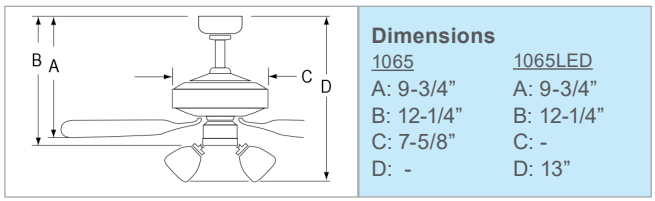

Performance

Model Number	Energy Information at High Speed		Voltage
	Airflow CFM	Power Use Watts	
1065 1065LED	5156	58.64	120V

ORDERING GUIDE

Example: 1065BN-BN or 1065LED-BN-BN

Model	Motor / Blade Finish
1065 52" Sweep, Pull Chain Light Kit Adaptable	BN-BN Brushed Nickel / Brushed Nickel BN-WT Brushed Nickel / Walnut OB-WT Oil Rubbed Bronze / Walnut WW-WW White / White
1065LED- 52" Sweep, Pull Chain Integrated Light Kit	

Specifications and dimensions subject to change. Lumens are delivered unless otherwise noted. See website for most current information.