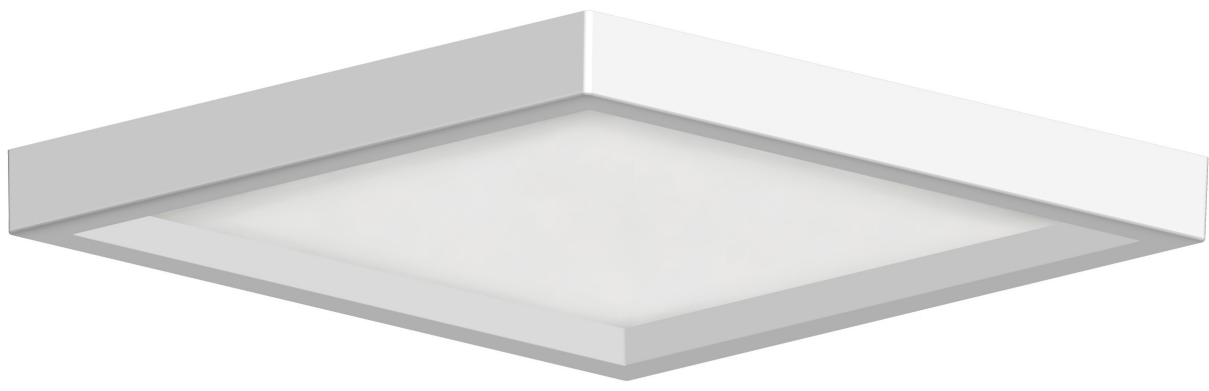

5" / 7" Square Ceiling Mount

- 120V - 60Hz
- 3000K, 4000K | 90 CRI
- Dimmable TRIAC, 10-100%
- Steel construction with acrylic diffuser
- 8548: 7-5/16" x 9/16" | 15W | 907 lms
- 8748: 4-15/16" x 9/16" | 10W | 625 lms
- Energy Star Listed
- cCSAus Listed for wet location
- 5 Year Limited Warranty

White (WH)

ORDERING GUIDE Example: 8548WH-90-3K

Model	Finish	CRI	CCT
8748	BK Black *	-90	-3K 3000
8548	BN Brushed Nickel		-4K 4000
	OB Oil Rubbed Bronze		
	WH White		

* - Only available for 8548