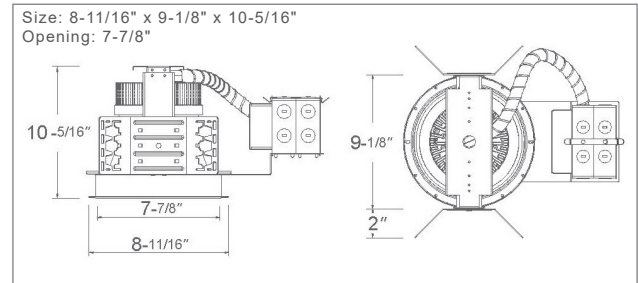

8" LED High Output Housing

- 120V-277V Universal Housing
- Dimmable TRIAC, 10-100% And 0-10V DC Dimming
- 50,000 Hours Projected Life
- 3000K | 4000K | 5000K | 80 CRI
- 50W | 3438 lms
- 60W | 4265 lms
- 70W | 4921 lms
- 90W | 5798 lms
- Energy Star Listed
- cULus Listed for damp location
- 5 Year Limited Warranty

ORDERING GUIDE

Example: 8163H-50-30-EM

Housing	Wattage	Color Temp	Emergency
8163H	-50 50W	-30 3000K	blank no EM option
	-60 60W	-40 4000K	EM adds Battery Pack
	-70 70W	-50 5000K	
	-90 90W		

Trims For 8163H

Wattage, lumen output, and CCT determined by housing choice. Check housing Ordering Guide.

8676

Haze Cone Reflector
O. D. 9-7/16"

ORDERING GUIDE

Example: 8656HZ

Model #	Finish
8656	HZ Haze