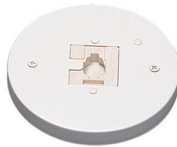

7640WH, BK, BA

Mono-Point Adapter
Color: white (WH), black (BK), brushed aluminum (BA)

7681WH, BK, BA

End Cap
Color: white (WH), black (BK), brushed aluminum (BA)