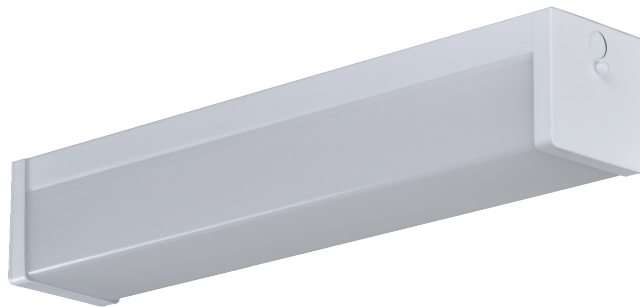

Linear Stairwell - 2'

- 120-277V Universal
- Steel Body with acrylic lens
- 4000K | 80 CRI
- 20W | 2100 lms delivered
- -OS - Microwave Daylight/Motion Sensor Option
- -EM - Emergency Battery Pack Option
- Ceiling or Wall Mount
- cETLus Listed for damp location
- LED lamp: 5 year Limited Warranty
- Other Components: 1 Year Limited Warranty

4115WH

2' Stairwell - NON-Dimmable

4115DM-WH

2' Stairwell - Dimmable 0-10V