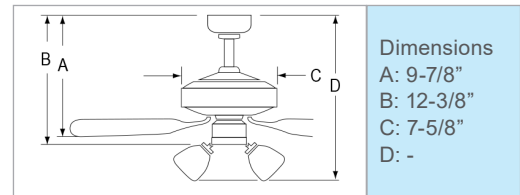

Performance

Model Number	Energy Information at High Speed		Voltage
	Airflow CFM	Power Use Watts	
1068	5500	50.5	120V

ORDERING GUIDE

Example: 1068BP-BP

Model	Motor / Blade Finish
1068	
52" Sweep, Pull Chain Light Kit Adaptable	BP-BP Brushed Pewter / Brushed Pewter MBK-MBK Matte Black / Matte Black OB-OB Oil Rubbed Bronze / Oil Rubbed Bronze WW-WW White / White

Specifications and dimensions subject to change.
Lumens are delivered unless otherwise noted.
See website for most current information.