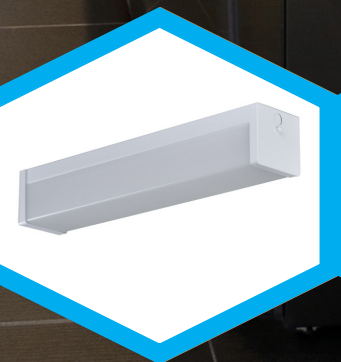

Linear Lighting