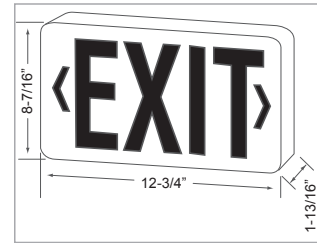

ORDERING GUIDE

Example: RXL15-1RBA

Model	Lettering/Housing
RXL15-1 Die Cast Exit Sign - Single Face	RBA Red with brushed aluminum housing GBA Green with brushed aluminum housing

Die Cast Exit Sign - Double Face

LED Lamp
Other Components

- 120V/277V
- Die Cast Aluminum Housing
- Die Cast Aluminum Faceplates
- Operating Temp: 10°C to 40°C
- Red Lettering - 2.4V, 300 mAh Ni-cad Battery; Green Lettering - 3.6V, 300 mAh Ni-cad Battery
- Wall, Ceiling or End Mount
- UL Listed for damp location to UL924 standards
- CEC Title 20 Compliant
- LED Lamps: 5 Year Limited Warranty
- Other Components: 1 Year Limited Warranty