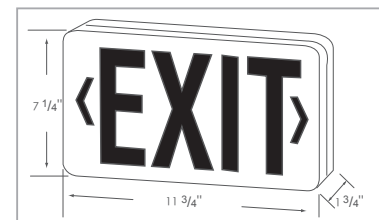

ORDERING GUIDE

Example: RXL28RW

Model	Lettering/Housing
RXL28 Exit Sign, Wet & Cold Listed	RW White with Red Lettering GW White with Green Lettering

Specifications and dimensions subject to change. Lumens are delivered unless otherwise noted. See website for most current information.