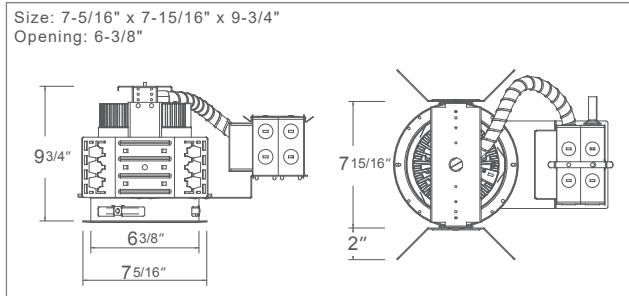

6" LED High Output Housing

- 120V-277V Universal Housing
- Dimmable TRIAC, 10-100% And 0-10V DC Dimming
- 50,000 Hours Projected Life
- 3000K | 4000K | 5000K | 80 CRI
- 50W | 3438 lms   60W | 4265 lms
- 70W | 4921 lms   90W | 5798 lms
- cULus Listed for damp location
- 5 Year Limited Warranty