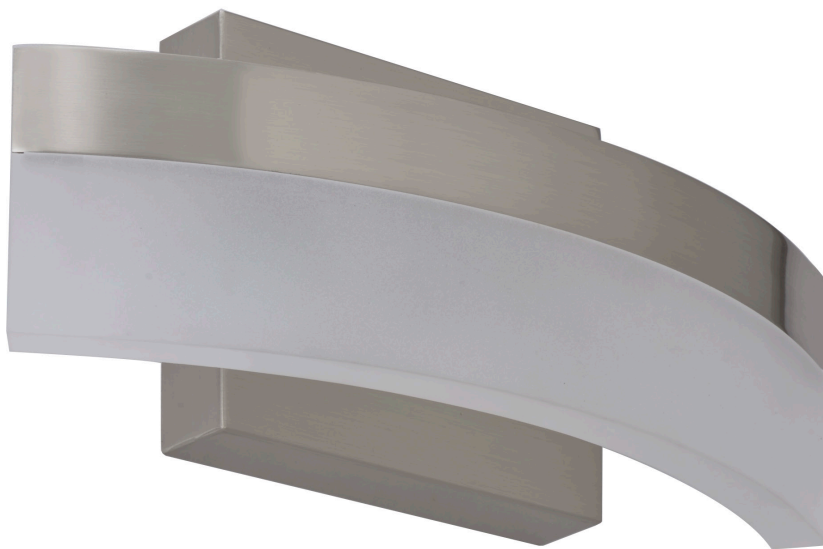

# Curved LED Ribbon Vanity Light

- 120V - 60 Hz
- Steel with acrylic ribbon diffuser
- 3000K | 80 CRI
- 9W | 500 lms
- Dimmable TRIAC, 10-100%
- 10" L x 4-1/2" H x 3" W
- ETL Listed
- LED Lamp: 5 Year Limited Warranty
- Other Components: 1 Year Limited Warranty