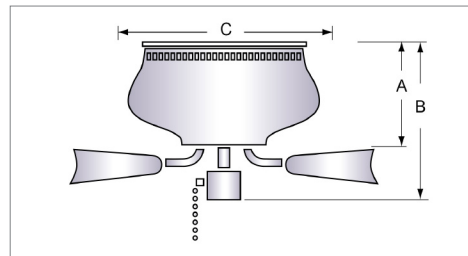

Dimension A and B are measured with standard downrod included with the fan.

Specifications and dimensions subject to change.
Lumens are delivered unless otherwise noted.
See website for most current information.