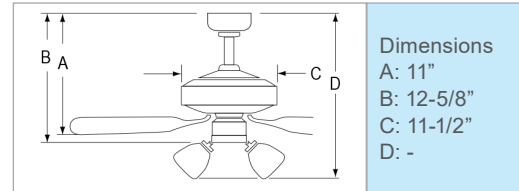

Brushed Pewter Motor /
Brushed Pewter Blades

Performance

Model Number	Energy Information at High Speed		Voltage
	Airflow CFM	Power Use Watts	
1015W	4246	55.78	120V

ORDERING GUIDE

Example: 1015W-BN-BN

Model	Motor / Blade Finish
1015W- 52" Sweep, Wet Listed	BP-BP Brushed Pewter / Brushed Pewter
	MBK-MBK Matte Black / Matte Black
	OB-OB Oil Rubbed Bronze / Oil Rubbed Bronze
	WW-WW White / White

Specifications and dimensions subject to change.
Lumens are delivered unless otherwise noted.
See website for most current information.