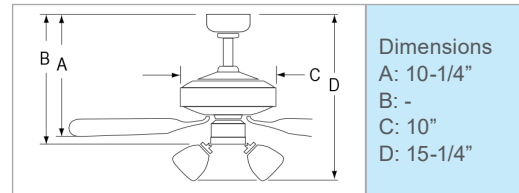

Performance

Model Number	Energy Information at High Speed		Voltage
	Airflow CFM	Power Use Watts	
1043LED	5540	49	120V

ORDERING GUIDE

Example: 1043LED-BN-BN

Model	Motor / Blade Finish
1043LED- 52" Sweep, with Integral LED Light Kit	BN-BN Brushed Nickel / Brushed Nickel OB-OB Oil Rubbed Bronze / Oil Rubbed Bronze BK-BK Black / Black WW-WW White / White

Specifications and dimensions subject to change.
Lumens are delivered unless otherwise noted.
See website for most current information.