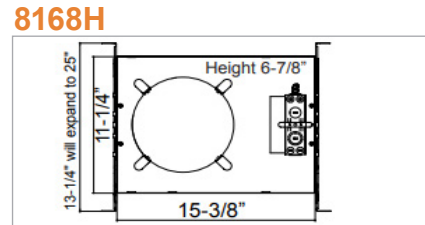

ORDERING GUIDE

Example: 8041-15-30-EM

Housing	Wattage	Source Lumens	Emergency
8041	-15 15W	-30 3000K	blank no EM option
8061	-20 20W	-35 3500K	EM adds Battery Pack
8081	-30 30W¹	-40 4000K	
	-40 40W²		

Specifications and dimensions subject to change. Lumens are delivered unless otherwise noted. See website for most current information.