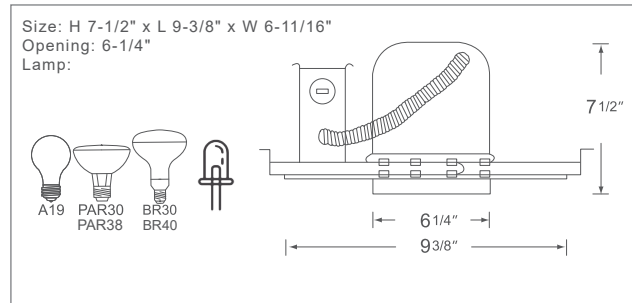

8102HRA
6" IC Airtight Remodel