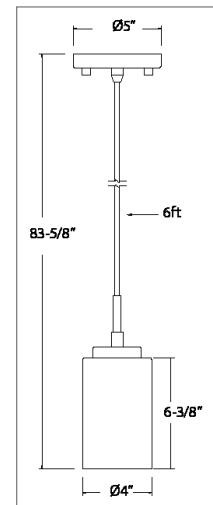

Opal Glass Pendant Light

LED Lamp
Other Components

- 120V 60 Hz
- Steel with Frosted Opal Glass Shade
- 3000K | 90 CRI
- 1 x 9W E26 A19 LED, lamp included
- Dimmable TRIAC, 10-100%
- Adjustable 6' Cord
- CETLus Listed for damp location
- Energy Star Listed
- LED Lamp: 5 Year Limited Warranty
- Other Components: 1 Year Limited Warranty

ORDERING GUIDE Example: 4606BN

Model	Finish	
4606	BN	Brushed Nickel

Specifications and dimensions subject to change.
Lumens are delivered unless otherwise noted.
See website for most current information.