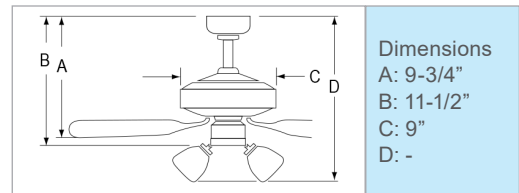

Brushed Nickel Motor /
Natural Maple Blades

Performance

Model Number	Energy Information at High Speed		Voltage
	Airflow CFM	Power Use Watts	
1053	3195	47.41	120V
1054	2640	28	

ORDERING GUIDE

Example: 1054BN-BN

Model	Motor / Blade Finish
1053 42" Sweep, Pull Chain	BN-NM Brushed Nickel / Natural Maple
1054 30" Sweep, Pull Chain	WW-WW White / White

Specifications and dimensions subject to change.
Lumens are delivered unless otherwise noted.
See website for most current information.