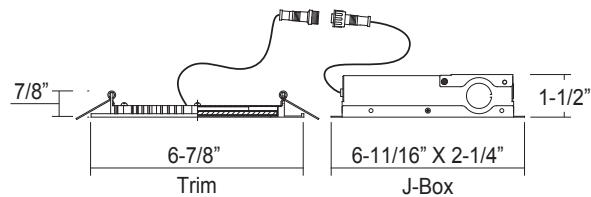

8542-2
6" Ultra-Thin Light