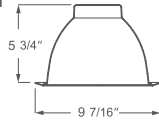

Haze Cone Reflector
O. D. 9-7/16"

ORDERING GUIDE Example: 8671HZ

Model #	Finish
8671	HZ Haze