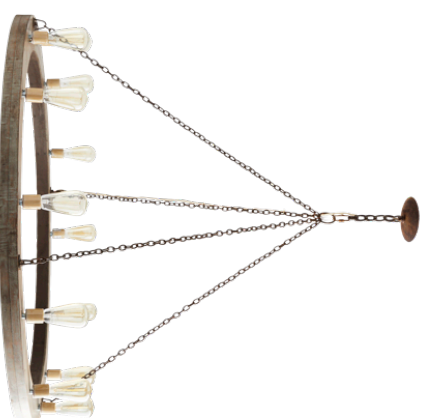

GEOFFREY X-LARGE CHANDELIER (not shown)
86014 / Grey Stained Wood, Rust

GEOFFREY MEDIUM CHANDELIER
84174 / Grey Stained Wood, Rust
86016 / Dark Grey Stained Wood, Natural Iron (not shown)
12 Sockets / 23W Each / E26 Base, S118 Bulb Shown
H:97cm x DIA:122cm