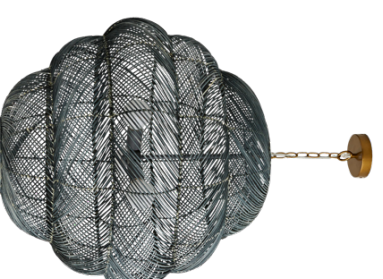

SWAMI SMALL PENDANT
45060 / Natural and Black Ombre Stained Burl,
Antique Brass
1 Socket / 100W / E26 Base, G40 Bulb Shown
H:23.5" x DIA:22"
H:60cm x DIA:56cm

GWEN PENDANT
45024 / Dark Grey Stained Ration,
Antique Brass
3 Sockets / 60W / E26 Base, G16 Bulb Shown
H:31.5" x DIA:30.5"
H:80cm x DIA:77cm