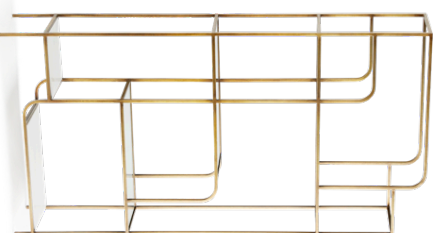

WEAVER ETAGERE
6861 / Antique Brass
Clear Glass Shelves x3
White Marble Bottom Shelves
H:81.5" x W:42" x D:13"
H:207cm x W:107cm x D:33cm