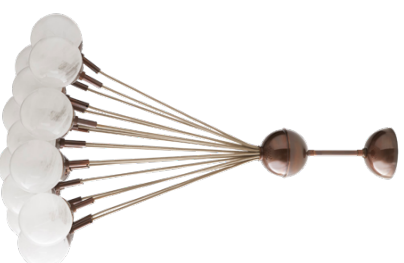

RIDGETTE CHANDELIER
89629 / Heritage Brass, Opal / Swt Glass
19 Sockets / 23W Each / E12 Base
H:43" x Dia:30"
H:109cm x Dia:76cm