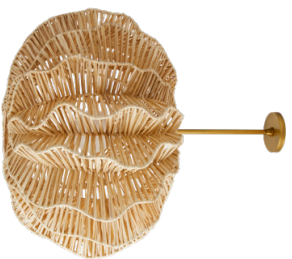

PISMO PENDANT
45063 / Natural Raffia, Antique Brass
1 Socket / 150W / E26 Base
H:24.5" x DIA:28"
H:62cm x DIA:71cm