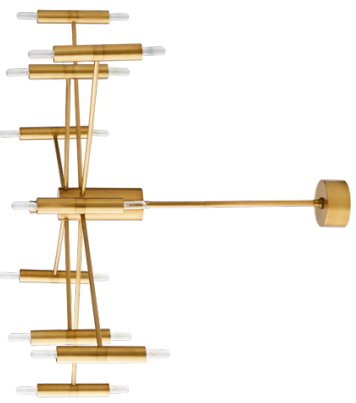

LIGHTING CHANDELIERS & PENDANTS

BRECK SMALL CHANDELLIER
 89343 / Antique Brass
 89344 / Bronze (shown left)
 89416 / Antique Silver (not shown)
 12 Sockets / 40W Each / E12 Base, G16 Bulb Shown
 H:27" x DIA:36"
 H:69cm x DIA:91cm

BRECK LARGE CHANDELLIER
 89105 / Antique Brass
 89120 / Antique Silver (not shown)
 89345 / Bronze (not shown)
 18 Sockets / 40W Each / E12 Base, G16 Bulb Shown
 H:38" x DIA:38"
 H:97cm x DIA:97cm

BERLIN CHANDELIER
89637 / Antique Brass
89638 / Heritage Brass (not shown)
10 Sockets / 40W Each / E12 Base, CA10 Bulb Shown
H:26" x DIA:45"
H:66cm x DIA:114cm