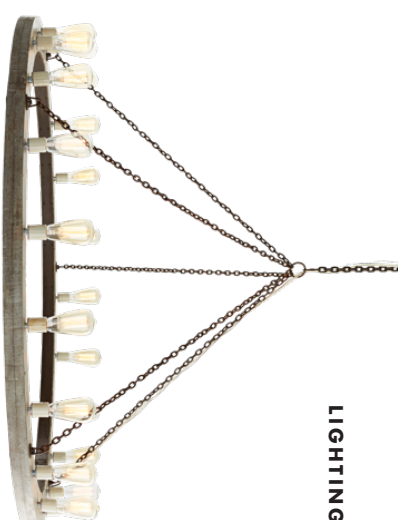

LIGHTING CHANDELIERS & PENDANTS

GEOFFREY LARGE CHANDELIER
84175 / Grey Stained Wood, Rust
86017 / Dark Grey Stained Wood, Natural Iron (not shown)
20 Sockets / 23W Each / E26 Base, S118 Bulb Shown
H:103cm x DIA:152cm