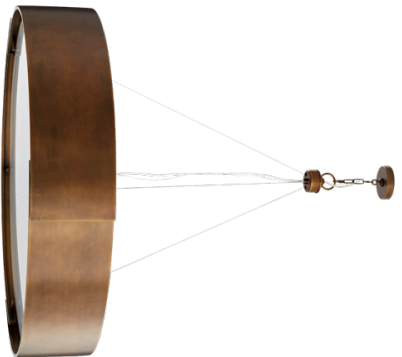

LIGHTING CHANDELIERS & PENDANTS

DANTE LARGE CHANDELIER
89702 / Antique Brass, Frosted Acrylic
5 Sockets / 60W Each / E26 Base
H:44" x DIA:42"
H:112cm x DIA:107cm