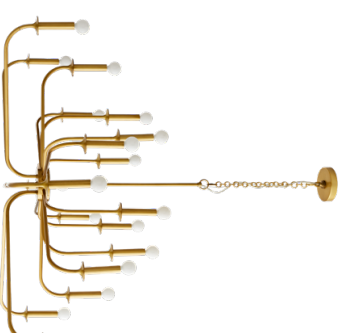

TROON CHANDELIER ② ③ ④
 89330 / Antique Brass, Opal Swirl Glass
 89331 / Brown Nickel, Smoke Steady Glass (not shown)
 12 Sockets / 25W Each / E12 Base
 H:53cm x W:122cm x D:48cm

TROON ROUND CHANDELIER ② ③ ④
 89447 / Antique Brass, Opal Swirl Glass
 12 Sockets / 25W Each / E12 Base
 H:30cm x W:147cm
 H:76cm x Dia:91cm

WAHLBURG CHANDELIER ② ③ ④
 89026 / Antique Brass, Bronze, Opal Glass
 6 Sockets / 25W Each / E12 Base
 H:69cm x W:42cm x Adl: 114cm
 H:29cm x W:107cm x Adl: D:36cm-48cm

HILLIARD CHANDELIER ② ③ ④
 89473 / Bronze, Opal Glass
 11 Sockets / 25W Each / E12 Base
 H:92cm x W:48cm
 H:81cm x W:122cm x D:48cm

LIGHTING CHANDELIERS & PENDANTS

BRECK SMALL CHANDELLIER
 89343 / Antique Brass
 89344 / Bronze (shown left)
 89416 / Antique Silver (not shown)
 12 Sockets / 40W Each / E12 Base, G16 Bulb Shown
 H:27" x DIA:36"
 H:69cm x DIA:91cm