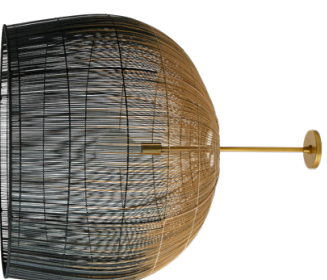

SWAMI LARGE PENDANT
45061 / Natural and Black Ombre Stained Burl,
Antique Brass
1 Socket / 150W / E26 Base, G40 Bulb Shown
H:31.5" x DIA:32"
H:80cm x DIA:81cm