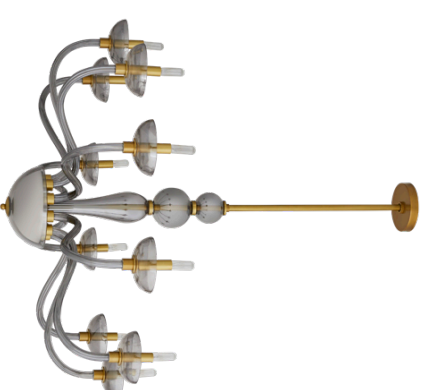

LIGHTING CHANDELIERS & PENDANTS

GUSTAVO CHANDELIER
89,79 / Smoke Glass, Antique Brass
10 Sockets / 60W/ Each / E12 Base, 10 Bulbs Shown
H:251 x DIA:30
H:64cm x DIA:97cm