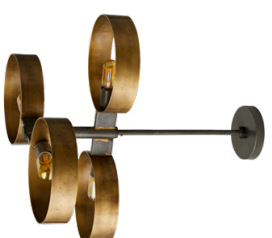

ROCCO PENDANT
44455 / Natural Iron, Antique Brass
4 Sockets / 60W Each / E12 Base
H:50.5" x DIA:25.5"
H:39cm x DIA:65cm