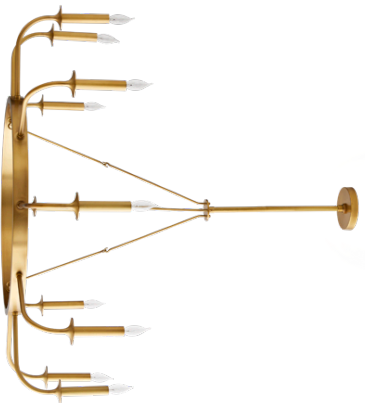

BERLIN CHANDELIER
89637 / Antique Brass
89638 / Heritage Brass (not shown)
10 Sockets / 40W Each / E12 Base, CA10 Bulb Shown
H:26" x DIA:45"
H:66cm x DIA:114cm