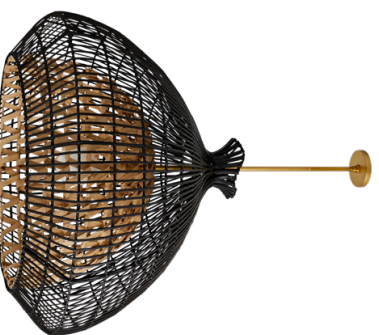

RAMYA PENDANT
 45059 / Black Stained Coconut Shells, Black
 3 Sockets / 60W Each / E26 Base
 H:40" x DIA:30"
 H:102cm x DIA:76cm

PASCAL PENDANT
 45047 / Matte Black Fiberglass, Antique Brass
 45049 / Egg Shell Fiberglass, Antique Brass (not shown)
 1 Socket / 150W / E26 Base
 H:25" x DIA:36"
 H:64cm x DIA:91cm

SWAMI LARGE PENDANT
 45061 / Natural and Black Ombre Stained Burl,
 Antique Brass
 1 Socket / 150W / E26 Base, G40 Bulb Shown
 H:31.5" x DIA:32"
 H:80cm x DIA:81cm

SWAMI SMALL PENDANT
 45060 / Natural and Black Ombre Stained Burl,
 Antique Brass
 1 Socket / 100W / E26 Base, G40 Bulb Shown
 H:23.5" x DIA:22"
 H:60cm x DIA:56cm