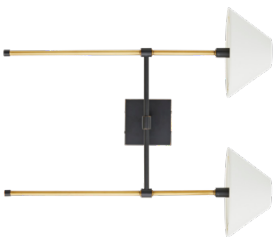

49395 / Bronze, Antique Brass, White Linen
49054 / Bronze, Antique Brass (shown left)
2 Sockets / 40W Each / E12 Base
H:26" x W:22" x D:8.5"
H:66cm x W:56cm x D:22cm