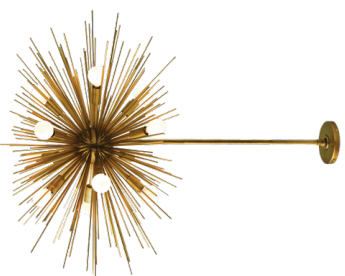

ZANADOO LARGE CHANDELIER
89991 / Antique Brass
89989 / Polished Nickel (not shown)
12 Sockets / 40W Each / E12 Base, G16 Bulb Shown
H:33" x DIA:33"
H:84cm x DIA:84cm

ZANADOO SMALL CHANDELIER
89669 / Antique Brass
12 Sockets / 40W Each / E12 Base, G16 Bulb Shown
H:27" x DIA:29"
H:69cm x DIA:74cm

ZANADOO SCONCE/CEILING MOUNT (not shown)
49997 / Polished Nickel