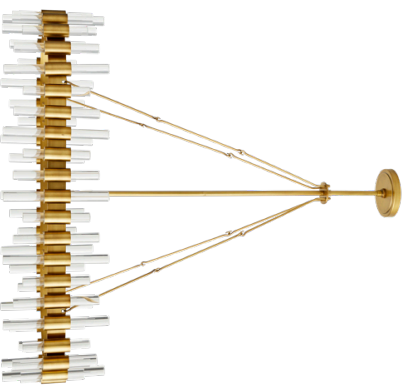

HASKELL OVAL CHANDELIER
89130 / Antique Brass, Clear Acrylic
10 Shades / 40W/ E26 / E12 Base
H:39" x W:43" x D:16.5"
H:99cm x W:109cm x D:42cm