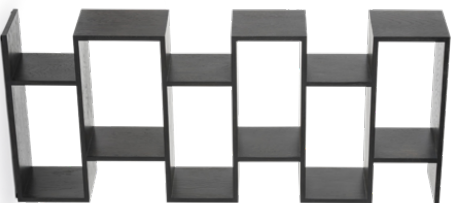

DANIEL ETAGERE
4835 / Blackeded Bronze
Clear Glass Shelves x 4
Mirrored Bottom Shelf
H:84" x W:36" x D:16"
H:213cm x W:91cm x D:91cm

HORNIER BOOKSHELF
3500 / Sable
5501 / Smoke (not shown)
Oak Frame
H:83" x W:32.5" x D:12"
H:211cm x W:83cm x D:30cm