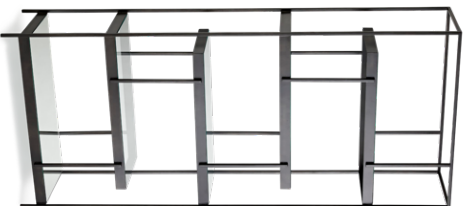

DANIEL ETAGERE
4835 / Blackeded Bronze
Clear Glass Shelves x 4
Mirrored Bottom Shelf
H:84" x W:36" x D:16"
H:213cm x W:91cm x D:91cm