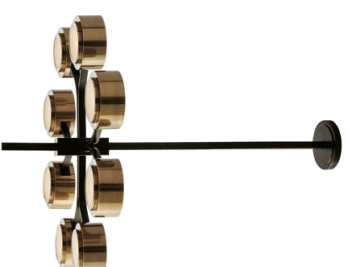

LIGHTING CHANDELIERS & PENDANTS

VAUGHN FIXED CHANDELLIER
 89995 / Bronze, Gold Leaf
 14 Sockets / 40W Each / E12 Base
 H:44.3" x DIA:39"
 H:109cm x DIA:99cm

FISS PENDANT
 49389 / Antique Brass
 Integrated LED / 33W / 30,000 Hours
 H:21.5" x DIA:28"
 H:55cm x DIA:71cm

FISS PENDANT
 49388 / Bronze
 Integrated LED / 33W / 30,000 Hours
 H:21.5" x DIA:28"
 H:55cm x DIA:71cm

JALEN TWO TIER CHANDELLIER
 89438 / Bronze, Vintage Brass, Frosted Glass
 16 Sockets / 60W Each / E12 Base
 H:147" x DIA:40"
 H:36cm x DIA:102cm