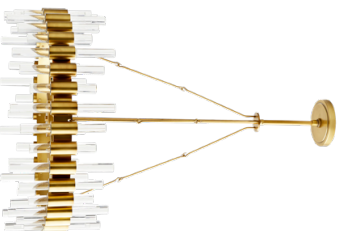

HASKELL SMALL CHANDELIER
89094 / Antique Brass, Clear Acrylic
8 Shades / 40W/ E26 / E12 Base
H:35" x DIA:36"
H:89cm x DIA:96cm