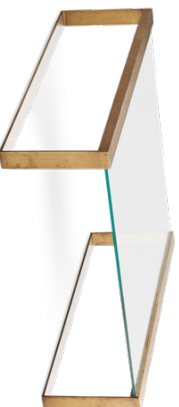

JOCELYN COFFEE TABLE
4305 / Antique Brass
4854 / Bronze (not shown)
Iron Frame, Clear Glass Top
H:16" x W:48" x D:48"
H:41cm x W:122cm x D:122cm