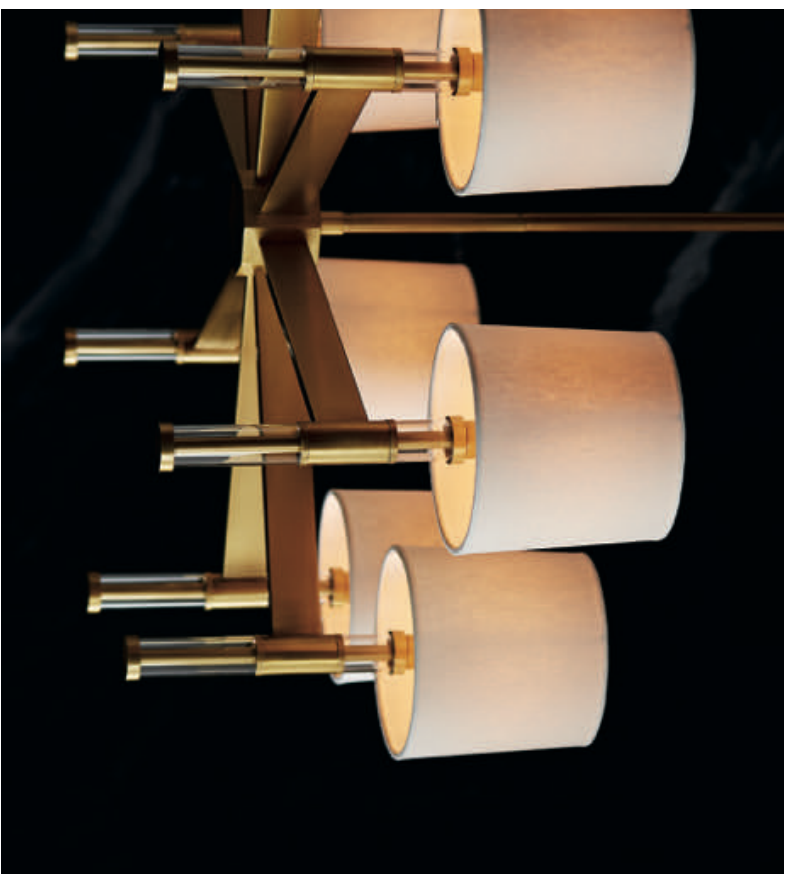

ARTERIOS

2021

LEGACY IN THE MAKING

For over 30 years, Arteriors ushers impeccable style and artisanal quality craftsmanship within the lighting, furniture, wall décor and home accessory categories to discerning customers worldwide. Our story began with founder Mark Moussa and his love, vision and dedication to design and the craft born of collaboration with makers. This three decade journey in pursuit of extraordinary product—from the understated to the unexpected—has been and remains at the core of what we do each day. Arteriors' business has matured and expanded into a timeless lifestyle brand that has become a premier resource for interior designers and retailers worldwide. Today, Arteriors continues to reinterpret natural materials, forming objects of perfect proportion and scale, resulting in bold interiors that bring ease to everyday luxury.