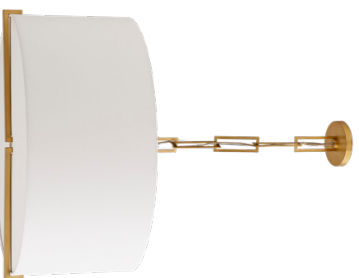

PANTORAPH COLLECTION
PANTORAPH PENDANT
DB49009 / Antique Brass, White Linen (not shown)
DB49008 / Aged Bronze, White Linen (not shown)
2 Sockets / 60W Each / E26 Base
H:34" x W:12" x D:17"
H:80cm x W:12cm x D:43cm

BAYBOOTH COLLECTION
VERSIA PENDANT
DB49003 / Antique Brass, White Linen (not shown)
DB49002 / Aged Bronze, White Linen (not shown)
4 Sockets / 60W Each / E26 Base
H:22" x DIA:31.5"
H:56cm x DIA:31.5cm