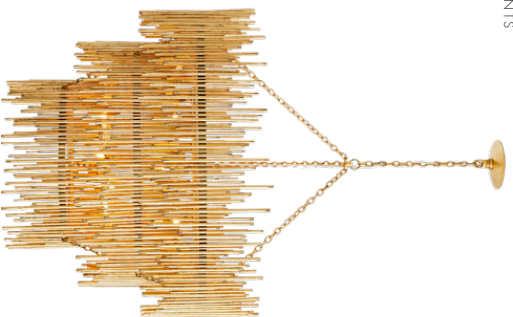

LIGHTING CHANDELIERS & PENDANTS