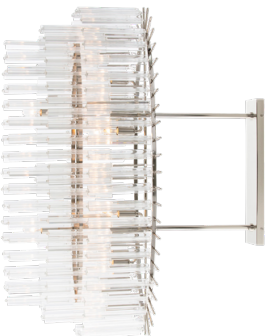

NESSA LARGE CHANDELIER
89009 / Polished Nickel, Clear Glass
8 Sockets / 60W Each / E12 Base
H:31" x W:40" x D:15.5"
H:79cm x W:102cm x D:39cm