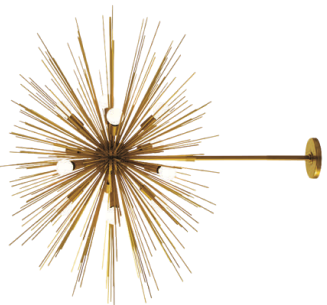

BAYBOOTH COLLECTION
VERSIA PENDANT   
 DB49003 / Antique Brass, White Linen (not shown)
 DB49002 / Aged Bronze, White Linen (not shown)
 4 Sockets / 60W Each / E26 Base
 H:22" x DIA:31.5"
 H:56cm x DIA:31.5cm

HOCKLEE CHANDELIER   
 89484 / Heritage Brass, White Linen (not shown)
 8 Sockets / 60W Each / E12 Base
 H:34cm x DIA:37cm

RITTENHOUSE LARGE CHANDELIER   
 89561 / Antique Brass, Off-White Linen (not shown)
 89470 / Antique Silver, Off-White Linen (not shown)
 89421 / Bronze, Light Beige Linen (not shown)
 6 Sockets / 60W Each / E26 Base
 H:27" x DIA:42"
 H:69cm x DIA:107cm

RITTENHOUSE SMALL CHANDELIER (not shown)
 89562 / Antique Brass, Off-White Linen   
 89418 / Bronze, Light Beige Linen   
 6 Sockets / 60W Each / E12 Base
 H:22" x DIA:26"
 H:56cm x DIA:66cm

ZANADOO LARGE CHANDELIER
 89991 / Antique Brass
 89989 / Polished Nickel (not shown)
 12 Sockets / 40W Each / E12 Base, G16 Bulb Shown
 H:33" x DIA:33"
 H:84cm x DIA:84cm