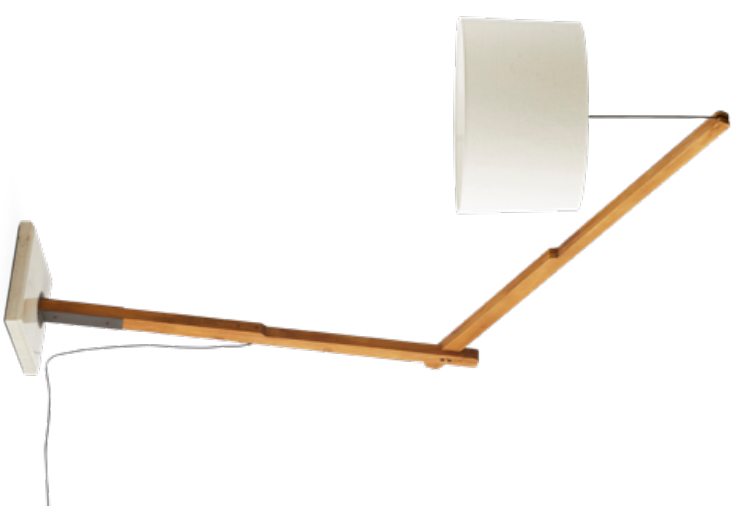

RAY BOOTH COLLECTION
PILOT FLOOR LAMP
 DB79000-885 / Faux Marble, Bronze
 White Linen Shade, Matching Lining
 1 Socket, On/Off / 100W / E26 Base
 H:76.5" x W:19" x D:38.5"
 H:194cm x W:48cm x D:98cm

RAY BOOTH COLLECTION
COUNTERWEIGHT FLOOR LAMP
 DB79002-884 / Aged Bronze, Walnut
 White Linen Shade, Matching Lining
 1 Socket, On/Off / 100W / E26 Base
 Adj. H: 69"-86" x W: 54" x D: 19"
 Adj. H: 75cm-218cm x W: 137cm x D: 48cm

CELEBRE KEMBLE COLLECTION
TERRACE FLOOR LAMP
 DC79001 / Natural Reiron, Gold Steel
 Reiron Shade
 2 Sockets, On/Off / 100W Each / E26 Base
 H: 59" x DIA: 21"
 H: 150cm x DIA: 53cm

FRANK FONTENO COLLECTION
VIK FLOOR LAMP
 DP79001-336 / Natural Driftwood, Natural Iron, Rope
 Light Beige Linen Shade, White Cotton Lining
 2 Sockets, On/Off / 60W Each / E26 Base
 H: 65.5" x DIA: 21"
 H: 166cm x DIA: 53cm