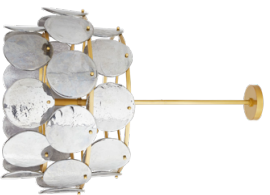

EVELYN CHANDELLER
89647 / Antique Brass, Smoke Seedy Glass ② ③ ④ ⑤
4 Sockets / 60W Each / E12 Base
H:17.5" x DIA:23"
H:44cm x DIA:58cm