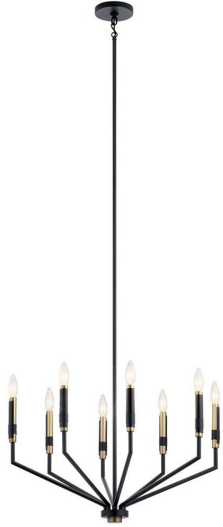

ELAN  
**83593MBK**  
Qty: 1  
&nbsp;  
Matte Black Finish  
Linear Chandelier

ELAN  
**84115MBK**  
Qty: 1  
&nbsp;  
Matte Black Finish  
Wall Sconce

INNOVATIONS  
**209-BAB-M10-BK**  
Qty: 1  
Briarcliff 2 Light Chandelier part of the Franklin...  
Black Antique Brass Finish  
Chandelier

Default (Continued)

INNOVATIONS

**207-6CR-BK-G204-8**

Qty: 1

Large Beacon 6 Light Chandelier part of the Franklin...  
Matte Black Finish  
Chandelier

KICHLER LIGHTING

**43857BK**

Qty: 1

Chandelier 8Lt  
Black Finish  
Single Tier Chandelier

KICHLER LIGHTING

**45945BK**

Qty: 1

Bath 3Lt  
Black Finish  
Vanity Light

Default (Continued)

KICHLER LIGHTING

**52349BK**

Qty: 1

Chandelier 8Lt

Black Finish

Single Tier Chandelier

KICHLER LIGHTING

**52305BK**

Qty: 1

Capitol Hill 30.75" 12 Light Chandelier in Black