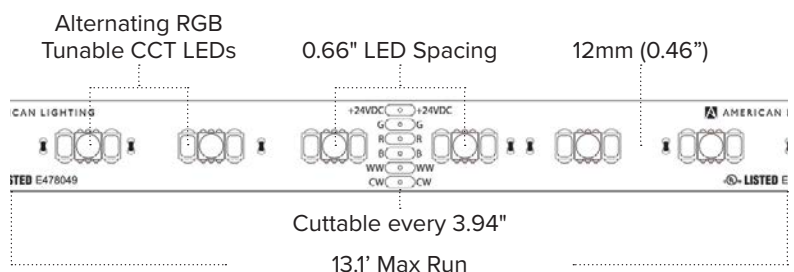

Features

- RGB + Tunable White (2700K to 6000K) color mixing capability with 94+ CRI
- Up to 360Lm output per foot while consuming only 7W per foot
- Includes wireless Bluetooth® hand-held remote for easy on/off operation with built-in presets
- Features Bluetooth® Mesh Wireless Technology
- Sync & control multiple Spektrum Smart Lighting tape light kits & products
- Ready to install 24V Kit with plug & play connection and additional tape light accessories

Available CCT

RGB + Tunable CCT

Control Options

- Spektrum Smart Lighting™ App
- Requires IOS or Android Smart Device
- Spektrum Smart Switch™ (Included)
- Bluetooth Wall Mount Smart Switch

Listing / Ratings

Technical Information

Series	SPTL-RGBTW-4MKIT
Input Voltage	24V
CCT	RGB + Tunable CCT (2700K-6000K)
CRI	90+
Wattage	up to 7W per ft
Lumens	up to 360Lm per ft
Max Run	13.1 feet
Cutttable	Every 3.94"
IP Rating	IP54 (unjacketed)
Dimmable	5-100%
Rating	cULus Listed
Rated Life	50,000 hrs

Spektrum Smart Lighting™ Kit Contents:

- (1) 24V 3A Plug-in Driver
- (1) Spektrum Smart Switch (SPK-CTRL-W-RGBTW)
- (1) 13.1ft (4M) RGB+TW Tape Light Reel
- (1) 15ft Spool of 20AWG Wire
- (3) Tape-to-Tape Splice Connectors
- (3) Tape-to-Tape 6" Jumpers
- * Smart device not included