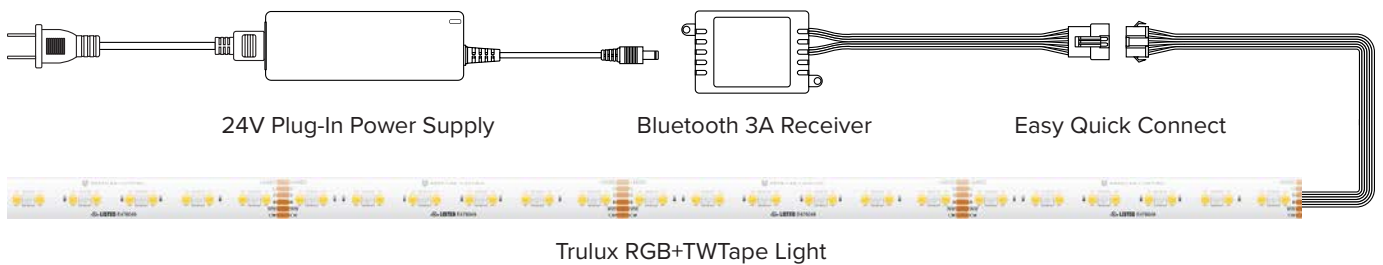

Features

- RGB + Tunable White (2700K to 6000K) color mixing capability with 94+ CRI
- Up to 360Lm output per foot while consuming only 7W per foot
- Includes wireless Bluetooth® hand-held remote for easy on/off operation with built-in presets
- Features Bluetooth® Mesh Wireless Technology
- Sync & control multiple Spektrum Smart Lighting tape light kits & products
- Ready to install 24V Kit with plug & play connection and additional tape light accessories

Technical Information

Series	SPTL-RGBTW-4MKIT
Input Voltage	24V
CCT	RGB + Tunable CCT (2700K-6000K)
CRI	90+
Wattage	up to 7W per ft
Lumens	up to 360Lm per ft
Max Run	13.1 feet
Cutttable	Every 3.94"
IP Rating	IP54 (unjacketed)
Dimmable	5-100%
Rating	cULus Listed
Rated Life	50,000 hrs

Spektrum Smart Lighting™ Kit Contents:

- (1) 24V 3A Plug-in Driver
- (1) Spektrum Smart Switch (SPK-CTRL-W-RGBTW)
- (1) 13.1ft (4M) RGB+TW Tape Light Reel
- (1) 15ft Spool of 20AWG Wire
- (3) Tape-to-Tape Splice Connectors
- (3) Tape-to-Tape 6" Jumpers
- * Smart device not included

PART NUMBER: **SPTL-RGBTW-4MKIT**
 Spektrum RGB+TW 13.1ft Tape Kit

Download Spektrum Smart Lighting App on:

Spektrum RGB+TW Kit Set-Up

Spektrum Smart Lighting Products

Spektrum Smart Switch
 (Wall plate not included)
SPK-CTRL-W-RGBTW