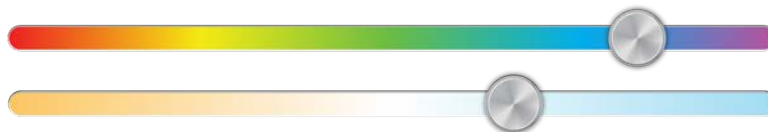

Features

- RGB + Tunable White (2700K to 6500K) color mixing capability with 90+ CRI
- Up to 950Lm output performance
- Bluetooth® hand-held remote for easy on/off operation with built-in presets (Sold separately)
- Features Bluetooth® Mesh Wireless Technology
- Sync & control multiple Spektrum Smart Lighting downlights & products
- No Hub or Gateway required
- Compatible with Voice Assistants Google Home & Amazon Alexa (Smart Hub Required)

Available CCT

RGB + Tunable CCT

Control Options

- Spektrum Smart Lighting™ App
 - Requires IOS or Android Smart Device
- Spektrum Smart Switch™ (Sold Separately)
 - Bluetooth Wall Mount Smart Switch

Listing / Ratings

SPEKTRUM RGB+TW Downlights

New for 2019, the Spektrum RGBTW downlights offer convenient Bluetooth connectivity. Control your downlights wirelessly from the convenience of your tablet or phone with the Spektrum Smart Lighting App - Available on Google Play and the App Store. Featuring RGB and tunable white lighting technology, the Spektrum downlight offers a nearly endless array of vibrant colors making it perfect for special events or general, daily use.

Dimmable RGB Color Selection Featuring Tunable CCT

Technical Information

Series	SPK-DL
Input Voltage	100-130V AC, 60Hz
CCT	RGB + Tunable CCT (2700K-6500K)
CRI	90+
Wattage	13W (6") / 9W (4")
Lumens	950Lm (6") / 720Lm (4")
Beam Angle	100°
Dimmable	Via Spektrum Smart Lighting App or Smart Switch
Mounting	Recessed mount
Rating	Damp location
Rated Life	25,000 hrs