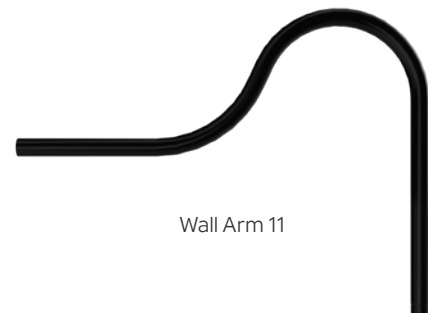

AVAILABLE SIZES

AVAILABLE FINISHES

Wall Arms 3/4" Trade Size

AVAILABLE FINISHES

Wall Arm 1
Pair with a stem to complete the look.

Wall Arm 2
Pair with a stem to complete the look.

Wall Arm 3

Wall Arm 4

Wall Arm 5

Wall Arm 6

Wall Arm 7

Wall Arm 8

Wall Arm 9

Wall Arm 10

Wall Arm 11

Wall Arm 12

WALL MOUNT

Wall Mount

Wall Mount

Heavy Duty Wall Mount
Pair with longer arms like Arm 5 and Arm 7

AVAILABLE FINISHES

Ceiling Stems 3/4" Trade Size

AVAILABLE SIZES

AVAILABLE FINISHES