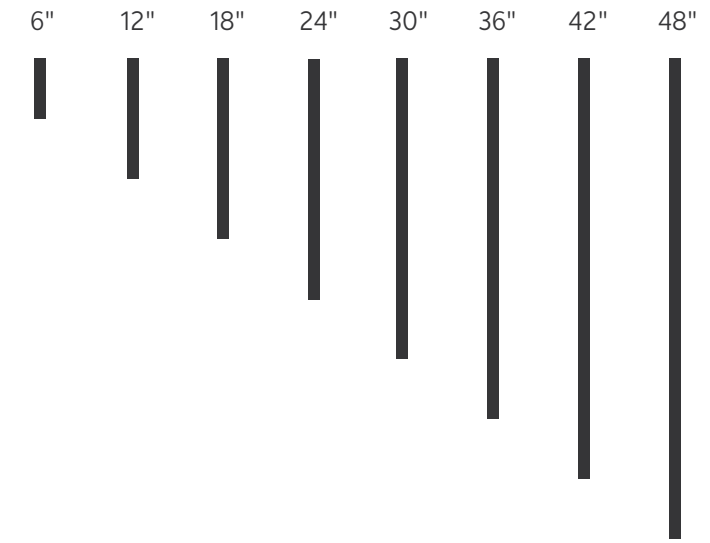

WALL MOUNT

Wall Mount

Wall Mount

Heavy Duty Wall Mount
Pair with longer arms like Arm 5 and Arm 7

AVAILABLE FINISHES

Ceiling Stems 3/4" Trade Size

AVAILABLE SIZES

AVAILABLE FINISHES