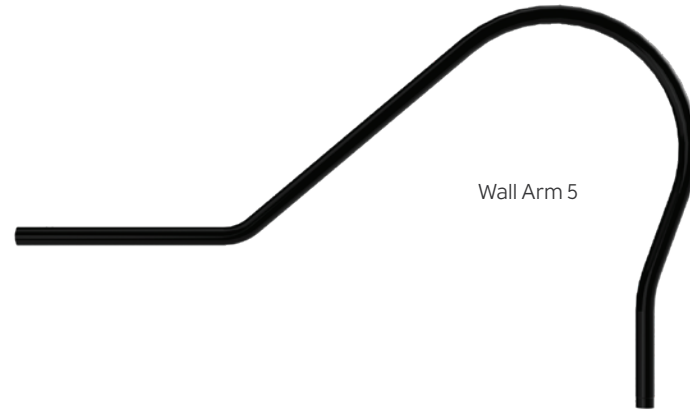

The shallow shade is designed to let the light be the hero. Its broad but thin, saucer-like appearance rests on top of the light source, helping to direct the light both downward and outward for a broad throw of light.

AVAILABLE SIZES

AVAILABLE FINISHES

Wall Arms 3/4" Trade Size

AVAILABLE FINISHES

Wall Arm 1
Pair with a stem to complete the look.

Wall Arm 2
Pair with a stem to complete the look.

Wall Arm 3

Wall Arm 4