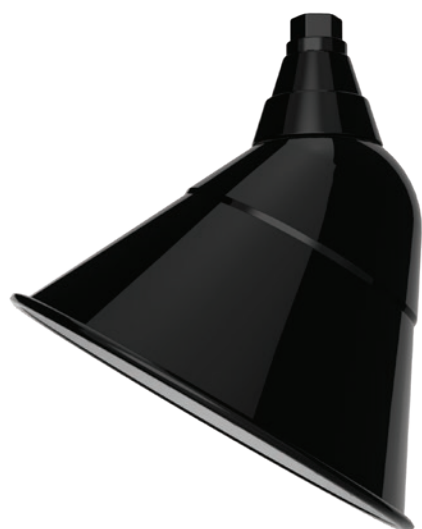

Deep Bowl

A simple, round shape reminiscent of a deep serving bowl (upside down, of course), the RLM Deep Bowl funnels the light downward with a small amount of light escaping from the sides, resulting in a rounded beam of light.

AVAILABLE SIZES

AVAILABLE FINISHES

Warehouse

This classic RLM style can be found in farmhouse and vintage style kitchens as well as rustic-themed restaurants. Its rounded base and stepped beveled profile offer a subtle design flair that compliments an array of décors. The RLM Warehouse's shade is designed to direct light downward, delivering a slightly broader throw of light than the RLM Deep Bowl.

AVAILABLE SIZES

AVAILABLE FINISHES

Angle

Intentionally asymmetrical to offer directional light back toward a defined architectural detail such as an awning or sign.

AVAILABLE SIZES

AVAILABLE FINISHES

Shallow

The shallow shade is designed to let the light be the hero. Its broad but thin, saucer-like appearance rests on top of the light source, helping to direct the light both downward and outward for a broad throw of light.