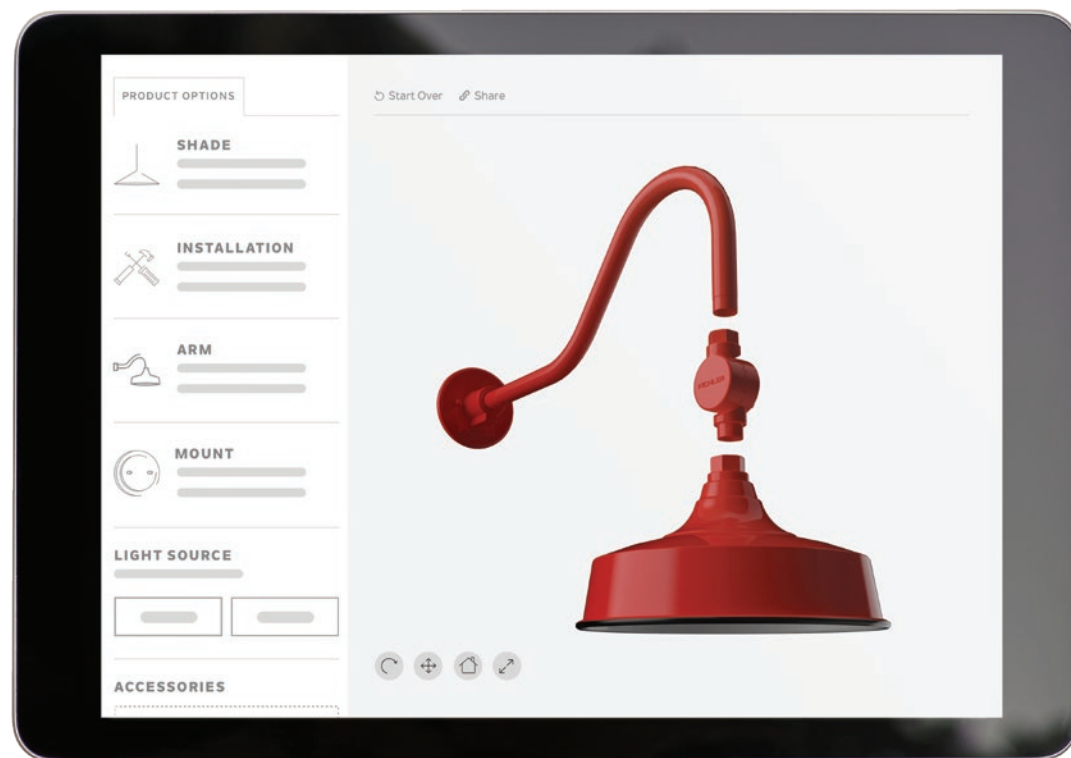

Glass Jelly Jar*

AVAILABLE GLASS

Jar Guard

AVAILABLE FINISHES

Some shades, arms and accessories are not compatible with each other. To complete a fully compatible fixture, visit our online RLM Configurator via Kichler.com/RLM

BUILD WITH EASE

With our **Online RLM Configurator**, you can select each component and see how each part will look together. Seeing is believing, and our Online RLM Configurator will help you see your fixtures come to life and make finalizing your purchasing decision easier.

In addition to selecting and designing your RLM fixture, the Online RLM Configurator tool also offers specs and pricing for your finished fixture – allowing you to save, share, and start a quote.

[Kichler.com/RLM](https://www.kichler.com/RLM)