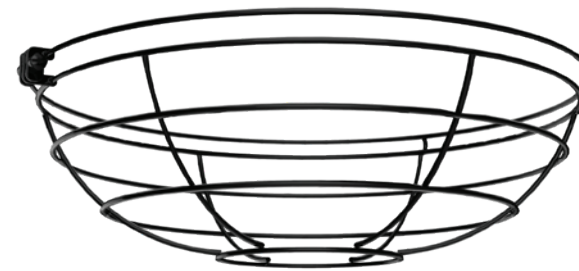

Wire Cage Wire Cage is powder coated steel