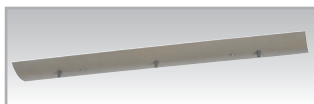

3-Light Linear Canopy
41" L x 5" W x 1-1/2" D