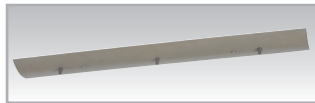

3-Light Linear Canopy
41" L x 5" W x 1-1/2" D