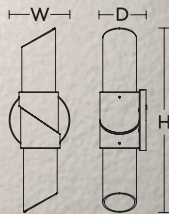

LED

- 120V TRIAC dimmable
- 50,000 hr. LED life, 90 CRI

Black	LED	Delivered Lumens	CCT	H	W	D
SLCS0512L30D1BK	13W	756	3000K	13"	4-1/8"	3-1/2"

LED **DIM** **ADA**