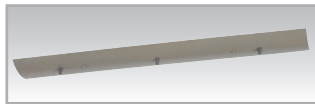

3-Light Linear Canopy
41" L x 5" W x 1-1/2" D