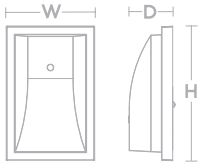

WALL PACK

- Polycarbonate housing
- Clear acrylic diffuser
- Integrated photocell for dusk to dawn operation

LED

- Minimum starting temp -4° F/-20° C
- 120-277V universal-voltage driver
- 50,000 hr. LED life, 90 CRI

Black	LED	Delivered			H	W	D
		Lumens	CCT				
BWSW060822L50MVBK	20W	2200	5000K	8"	5-3/8"	2-1/8"