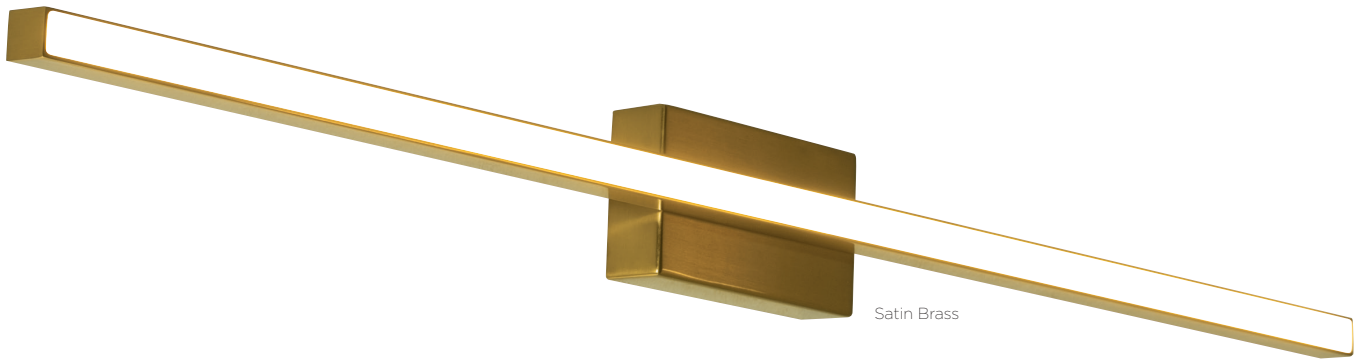

Satin Brass

BARLOW

- Metal housing
- Frosted acrylic diffuser
- Horizontal or vertical mounting
- For use with a 2" x 4" electrical box

LED

- 120V TRIAC dimming
- 50,000 hr. LED life, 90 CRI

						Delivered Lumens		
Black	Polished Chrome	Satin Brass	LED	Delivered Lumens	CCT	L	H	D
BARV2403L30D1BK	BARV2403L30D1PC	BARV2403L30D1SB	22W	1511	3000K	24"	3"	2-1/4"
BARV3603L30D1BK	BARV3603L30D1PC	BARV3603L30D1SB	30W	2013	3000K	36"	3"	2-1/4"