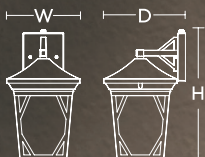

CAMPTON

- Aluminum housing
- Clear water glass
- Integrated photocell for dusk to dawn operation
- Medium base socket, 60W MAX*
- LED vintage lamp included (2700K, 5W, 15,000 hr.)

Black	Qty.	Lamp	H	W	D
CAMW0814MBK	1	60W (MAX)*	13-3/4"	8"	8-3/4"

*Sockets can be labeled for reduced wattage upon request.