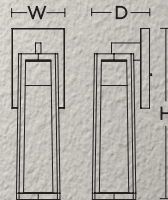

LED

- Minimum starting temp -4° F/-20° C
- 120V TRIAC dimmable
- 50,000 hr. LED life, 90 CRI

Black	LED	Delivered Lumens	CCT	H	W	D
CANW0618L30D1BK	18W	760	3000K	18-3/4"	5-3/4"	6-1/2"