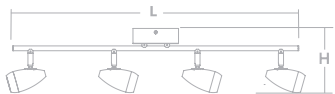

*Minimum order quantity required, consult factory.

Companions

EVA

- Frosted acrylic diffuser
- Heads swivel and pivot
- Ceiling or wall mount

LED

- 120V TRIAC dimming
- 50,000 hr. LED life, 90 CRI

Polished Chrome	LED	Delivered Lumens	CCT	L	W	H
EVAF0618L30D1PC	30W	1924	3000K	29-5/8"	4-5/8"	6-1/2"