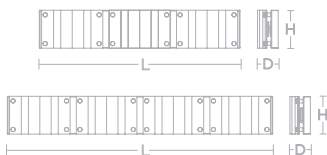

Polished Chrome	LED	Delivered Lumens	CCT	L	H	D
GLCV220524L30D1PC (3-Light)	28W	2403	3000K	22"	4-1/8"	2-3/16"
GLCV310532L30D1PC (4-Light)	38W	3184	3000K	29-3/8"	4-1/8"	2-3/16"

LED **DIM** **ADA**