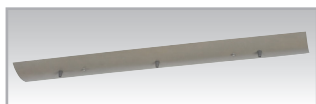

3-Light Linear Canopy
41" L x 5" W x 1-1/2" D