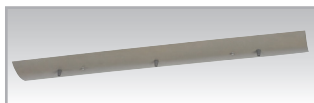

VIEW

- Hand-blown glass
- Satin nickel canopy and socket
- 9 ft. adjustable cord
- Medium base socket, 60W MAX* (lamps not included)

	Clear	White	Cream	Qty.	Lamp	Pendant Dia. H
Monopoint	VIP05MBSNCL	VIP05MBSNWH	VIP05MBSNCR	1	60W (MAX)*	4-5/8" 16"
3-Light Linear	VIP05MBSNCLLN3	VIP05MBSNWHLN3	VIP05MBSNCRLN3	3	60W (MAX)*	4-5/8" 16"
3-Light Round	VIP05MBSNCLRND3	VIP05MBSNWHRND3	VIP05MBSNCRND3	3	60W (MAX)*	4-5/8" 16"
6-Light Round	VIP05MBSNCLRND6	VIP05MBSNWHRND6	VIP05MBSNCRND6	6	60W (MAX)*	4-5/8" 16"

*Sockets can be labeled for reduced wattage upon request.

3-Light Linear Canopy
41" L x 5" W x 1-1/2" D