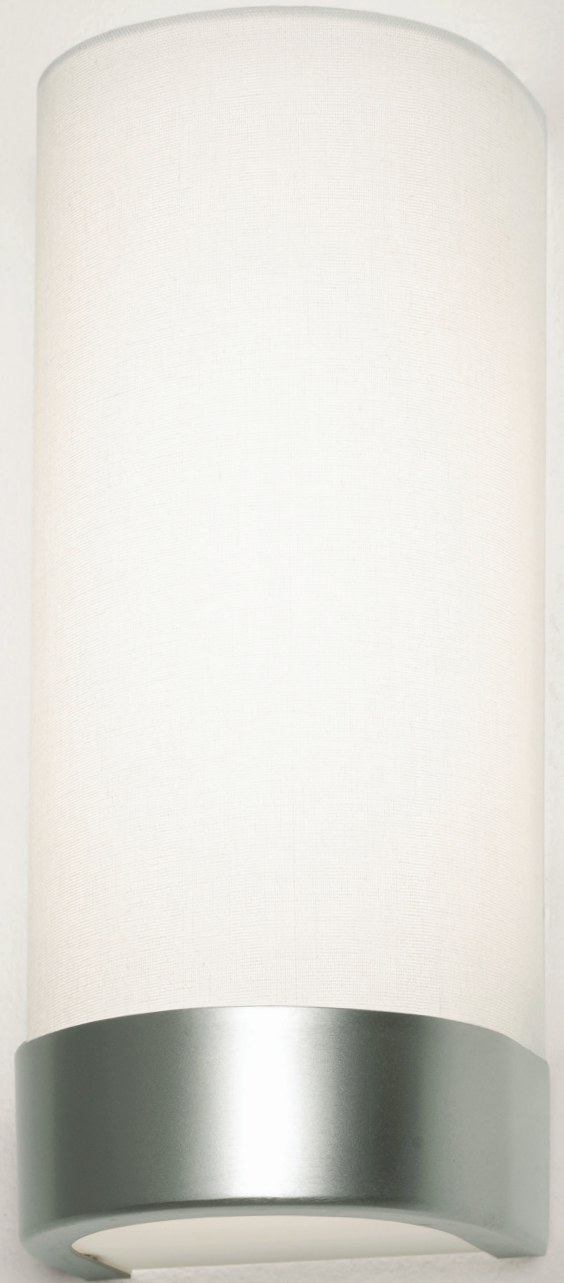

EVANSTON

- Metal accent trim band
- Linen shade
- Up and down light
- Motion sensor option*

LED

- 120-277V universal-voltage driver
- Compatible with residential (TRIAC/ELV) and commercial (0-10V) dimmers
- TRIAC and ELV dimming at 120V
- 50,000 hr. LED life, 90 CRI
- Adjustable CCT

Satin Nickel	LED	Delivered Lumens	Adjustable CCT	H	W	D
EVNS0512LAJUDSN	17W	842	3000K/3500K/4000K	12"	5"	4"

*Visit website specification page for information.

Companion