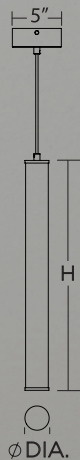

Black

CADEN

- Luminous acrylic cylinder
- White acrylic diffuser
- 9 ft. adjustable cord

LED

- 120-277V universal-voltage driver
- Compatible with residential (TRIAC/ELV) and commercial (0-10V) dimmers
- TRIAC and ELV dimming only at 120V
- 50,000 hr. LED life, 90 CRI

Satin Nickel	Black	Satin Brass*	LED	Delivered Lumens	CCT	Pendant	
						DIA.	H
CADP24L30UDSN	CADP24L30UDBK	CADP24L30UDSB	25W	2036	3000K	2-1/2"	24"
CADP36L30UDSN	CADP36L30UDBK	CADP36L30UDSB	29W	2665	3000K	2-1/2"	36"
CADP48L30UDSN	CADP48L30UDBK	CADP48L30UDSB	34W	2946	3000K	2-1/2"	48"

*Minimum order quantity required, consult factory.