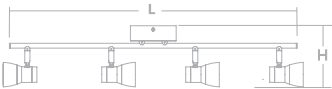

GAGE

- Frosted/clear acrylic diffuser
- Heads swivel and pivot
- Ceiling or wall mount (linear only)

LED

- 120V TRIAC dimming
- 50,000 hr. LED life, 90 CRI

Round

Polished Chrome	LED	Delivered Lumens	CCT	DIA.	H
GGEF1313L30D1PC	21W	1277	3000K	15-7/8"	6"

Linear

Polished Chrome	LED	Delivered Lumens	CCT	L	W	H
GGEF0618L30D1PC	27W	1662	3000K	29-5/8"	4-5/8"	6"