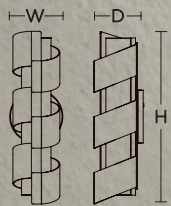

LED

- 120V TRIAC dimmable
- 50,000 hr. LED life, 90 CRI

Color	LED	Delivered Lumens	CCT	H	W	D
Black/Gold LOUS0512L30D1BK	16W	346	3000K	13-3/4"	4-1/8"	4"

LED **DIM** **ADA**