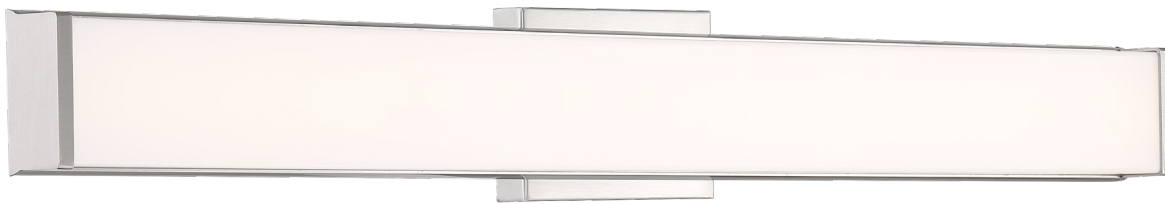

62572LEDD-BS/ACR

Dimmable LED Vanity

Brushed Steel Finish

Acrylic Lens Acrylic

36''W x 5.5''H x 2.5''Ext.

1 x 30 W SSL Dedicated LED (Included)

1903 Delivered Lumens

3000K, 90 CRI, 120v

Dimmable

Damp Location

ETL (US/Canada) Listed

ADA, Energy Efficient, JA8-2016/Title 24

Horizontal or Vertical Mounting