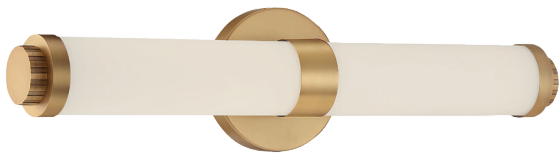

Dry Location

UL (US/Canada) Listed

Energy Efficient, JA8-2016/Title 24

AQUA

Optional End Cap Included

AQUA

62530LEDD-BG/OPL

Brushed Gold Finish
Opal Glass