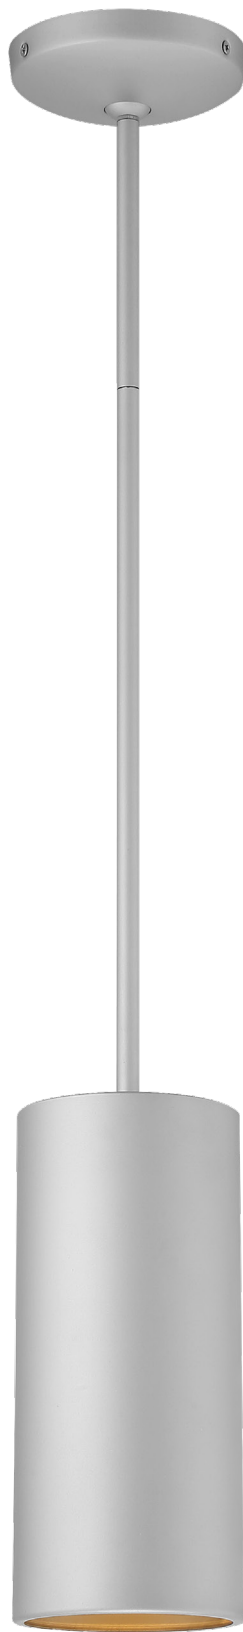

29001LEDDLPMBL

Matte Black Finish

29001LEDDLPMWH

Matte White Finish

29001LEDDLPSAT

1 Light Rod Pendant

Satin Finish

4.5" DIA. x 10.5" H

1 x 10 W E-26 Replaceable LED (Included)

800 Nom. Lumens

3000K, 90 CRI, 120v

Dimmable

Damp Location

UL (US/Canada) Listed

Energy Efficient, JA8-2016/Title 24, Title 20