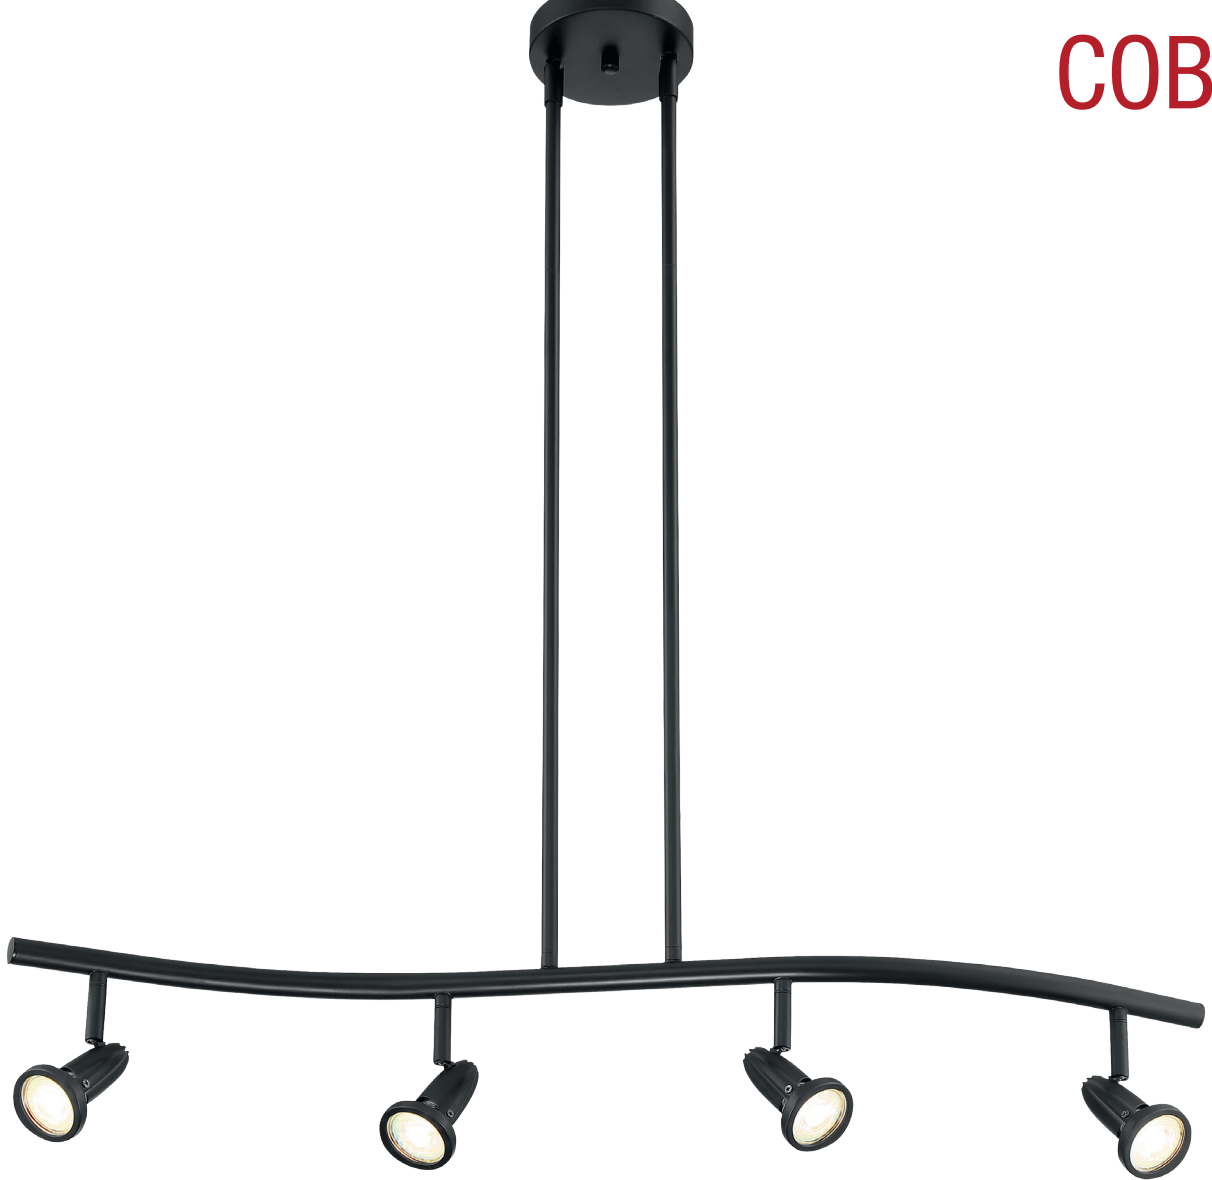

52206LEDDL P-BL

4-Light Dimmable LED Spotlight Pendant

Black Finish

33" L x 3.75" H x 6-50" OAH

4 x 22 W GU-10 Replaceable LED (Included)

1600 Nom. Lumens

3000K, 90 CRI, 120v

Dimmable

Dry Location

UL (US/Canada) Listed

Energy Efficient, JA8-2016/Title 24