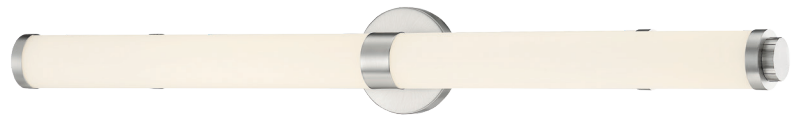

Horizontal or Vertical Mounting

**62531LEDD-BG/OPL**

Brushed Gold Finish

Opal Glass

**62532LEDD-BS/OPL***Dimmable LED Vanity*

Brushed Steel Finish

Opal Glass

37.25"W x 4.5"H x 3.25"Ext.