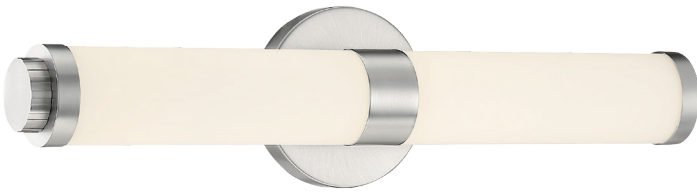

Dry Location

UL (US/Canada) Listed

Energy Efficient, JA8-2016/Title 24

AQUA

Optional End Cap Included

AQUA

62530LEDD-BG/OPL

Brushed Gold Finish
Opal Glass