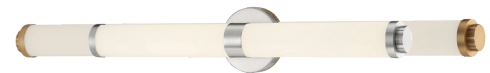

62532LEDD-BG/OPL

Brushed Gold Finish

Opal Glass