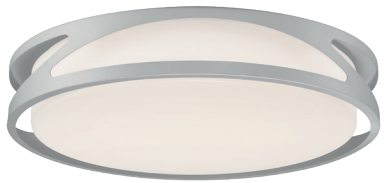

LUCIA

49991LEDD-SAT/ACR

Satin Finish
Acrylic Lens