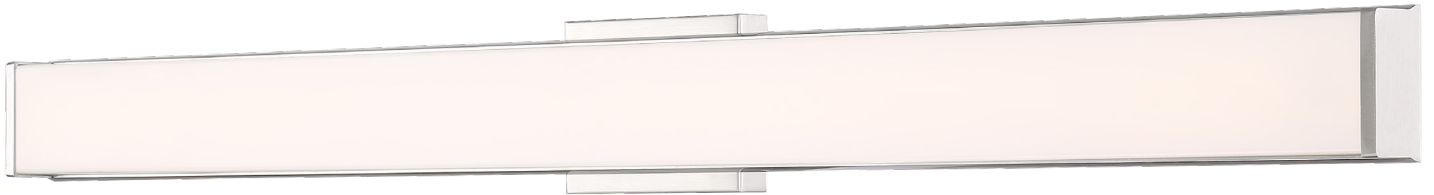

1 x 25 W SSL Dedicated LED (Included)

1420 Delivered Lumens

3000K, 90 CRI, 120v

Dimmable

Damp Location

ETL (US/Canada) Listed

ADA, Energy Efficient, JA8-2016/Title 24

Horizontal or Vertical Mounting**62573LEDD-BS/ACR***Dimmable LED Vanity*