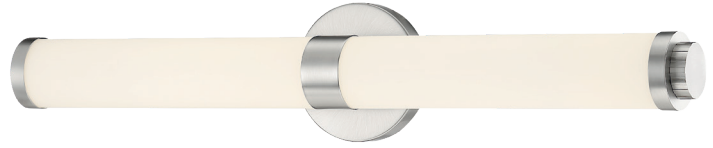

62531LEDD-BS/OPL

Dimmable LED Vanity

Brushed Steel Finish

Opal Glass

25.25"W x 4.5"H x 3.25"Ext.

1 x 24 W SSL Dedicated LED (Included)

1583 Delivered Lumens

3000K, 90 CRI, 120v

Dimmable

Damp Location

ETL (US/Canada) Listed

ADA, Energy Efficient, JA8-2016/Title 24

Horizontal or Vertical Mounting