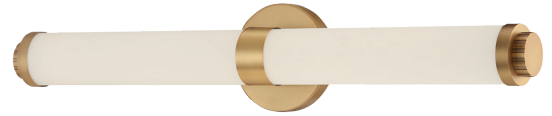

Horizontal or Vertical Mounting

**62531LEDD-BG/OPL**

Brushed Gold Finish

Opal Glass

**62532LEDD-BS/OPL***Dimmable LED Vanity*

Brushed Steel Finish

Opal Glass

37.25"W x 4.5"H x 3.25"Ext.