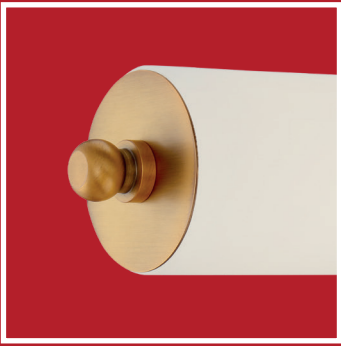

AQUA

Optional End Cap Included

AQUA