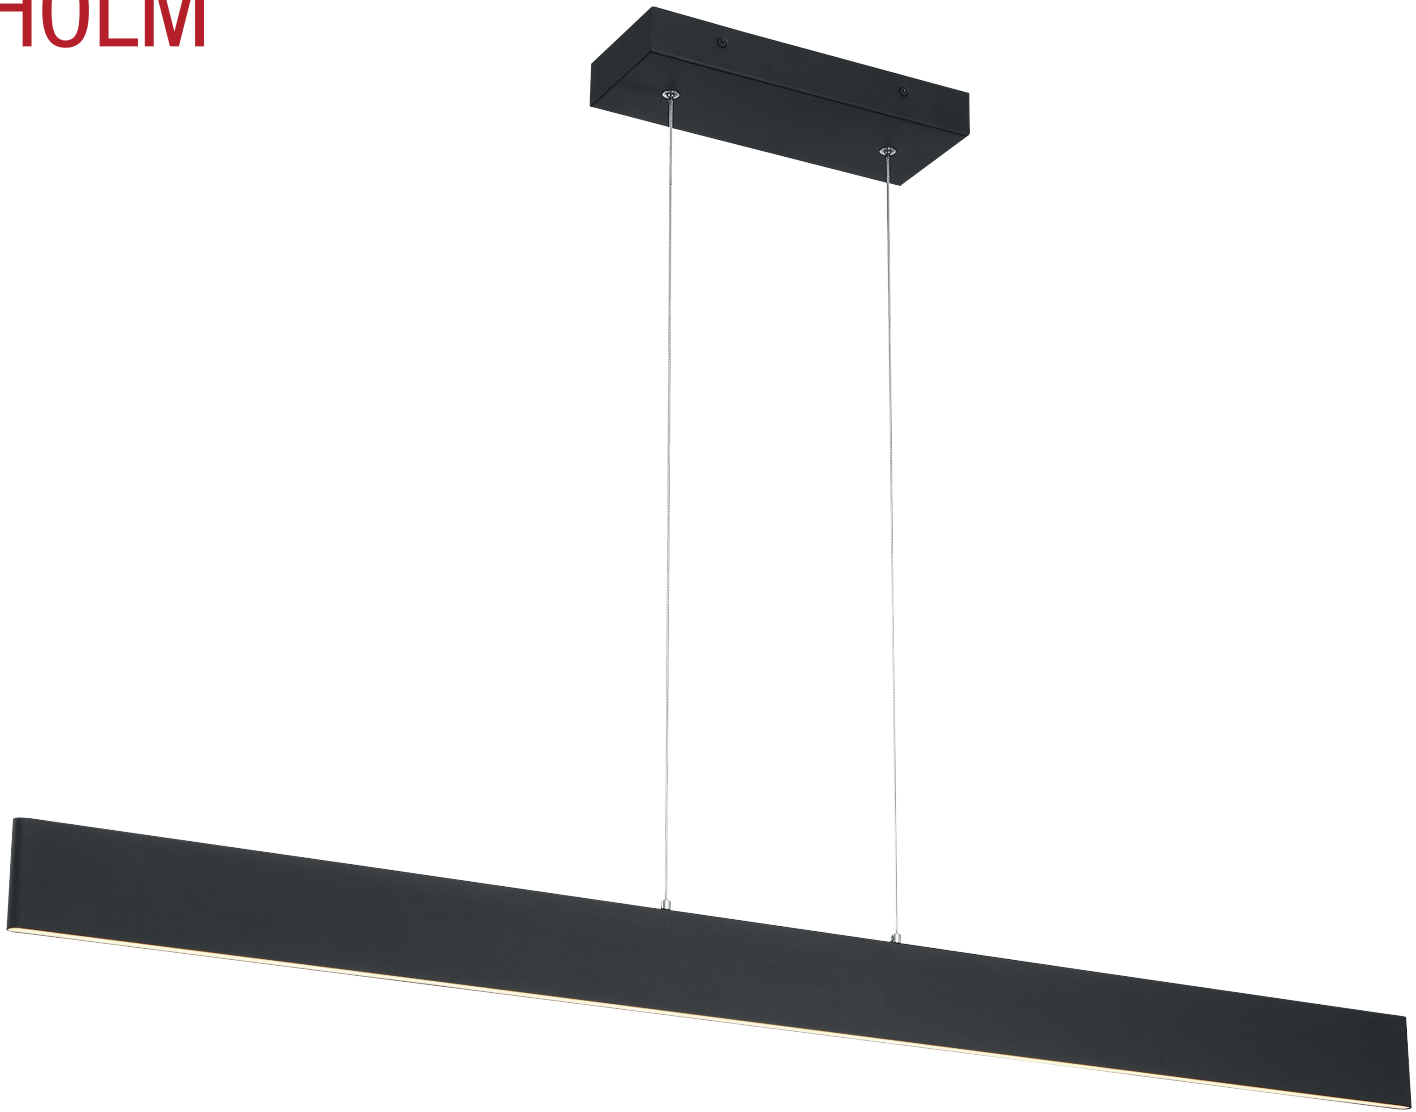

HOLM

24896LEDD-MWH/ACR

Matte White Finish
Acrylic Lens

24896LEDD-MBL/ACR

LED Island Light

Matte Black Finish

Acrylic Lens

48" L x 0.75" W x 3.5" H

1 x 24 W SSL Dedicated LED (Included)

1955 Delivered Lumens

3000K, 90 CRI, 120v

Dimmable

Dry Location

UL (US/Canada) Listed

Energy Efficient, JA8-2016/Title 24