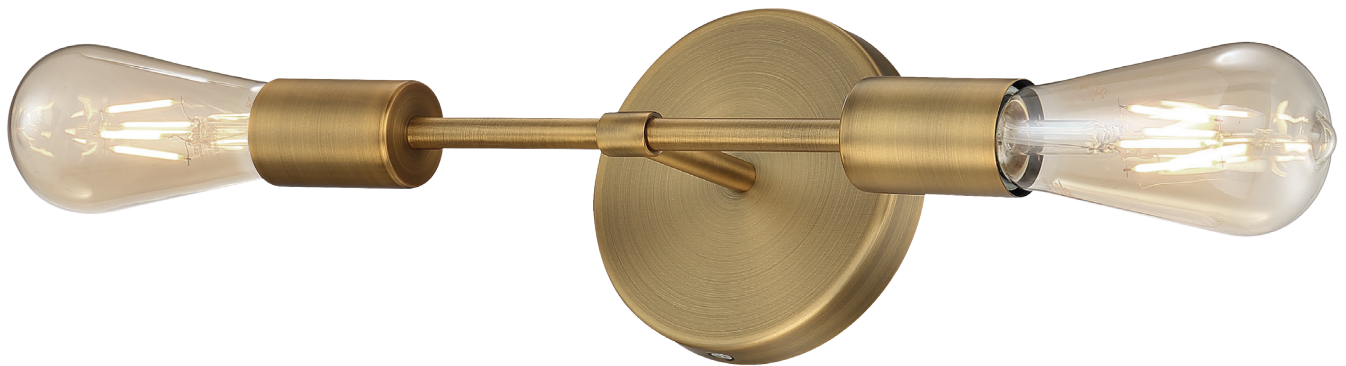

UL (US/Canada) Listed

ADA, Energy Efficient, JA8-2016/Title 24

MADRID

ICONIC

62300LEDDL-ABB

2-Light LED Wall Sconce

Antique Brushed Brass Finish

5"W x 12"H x 4.5"Ext.