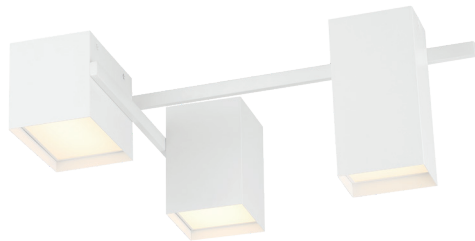

MADRID

52180LEDD-MWH/ACR

Matte White Finish
Acrylic Lens

52180LEDD-MBL/ACR

Dimmable LED Flush Mount

Matte Black Finish

Acrylic Lens

25"L x 16"W x 8.5"H

1 x 24 W SSL Dedicated LED (Included)

1375 Delivered Lumens

3000K, 90 CRI, 120v

Dimmable

Damp Location

UL (US/Canada) Listed

Energy Efficient, JA8-2016/Title 24