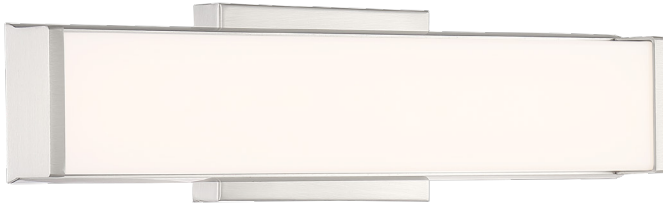

62570LEDD-BS/ACR

Dimmable LED Vanity

Brushed Steel Finish

Acrylic Lens Acrylic

18''W x 5.5''H x 2.5''Ext.

1 x 20 W SSL Dedicated LED (Included)

1136 Delivered Lumens

3000K, 90 CRI, 120v

Dimmable

Damp Location

ETL (US/Canada) Listed

ADA, Energy Efficient, JA8-2016/Title 24

Horizontal or Vertical Mounting