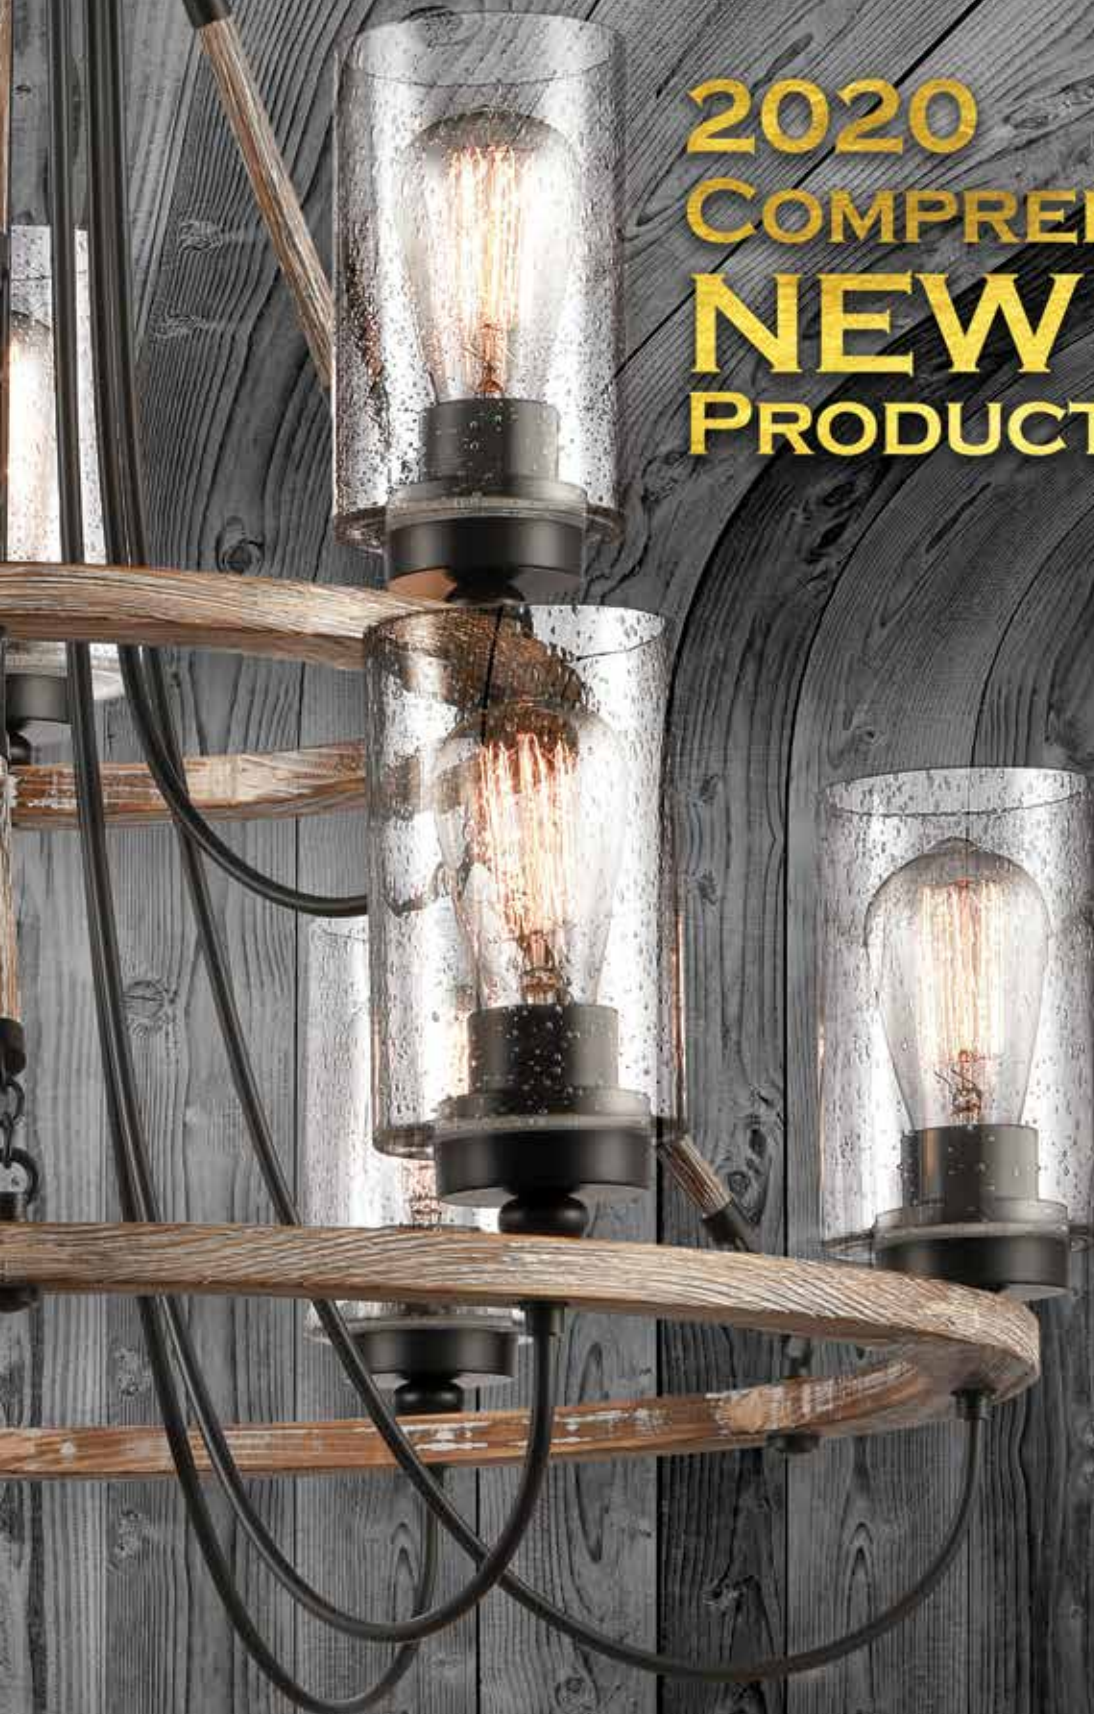

INNOVATIONS

CREATIVITY MEETS EVOLUTIONARY DESIGN®

2020
COMPREHENSIVE
NEW
PRODUCT LAUNCH