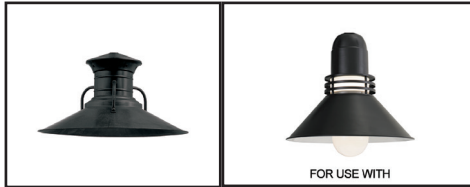

Hi-Lite Mfg. Co.

LED Series Specifications

FIXTURE NUMBER	LED 2	LED 3 / 4
H-30114	9,13,21,31,38	12
H-30116	9,13,21,31,38	12
H-30118	9,13,21,31,38	12
H-30120	9,13,21,31,38	12
H-30122	9,13,21,31,38	12
H-30124	9,13,21,31,38	12
H-30125	9,13,21,31,38	12
H-30132	9,13,21,31,38	12
H-30136	9,13,21,31,38	12
H-30214	N/A	12
H-30216	N/A	12
H-30218	N/A	12
H-30220	N/A	12
H-30222	N/A	12
H-30224	N/A	12
H-30225	N/A	12
H-31110-1HB	N/A	12
H-31112-1HB	N/A	12
H-31114-1HB	N/A	12
H-31116-1HB	N/A	12
H-32108-B	N/A	12
H-32110-B	N/A	12
H-32112-B	N/A	12
H-32114-B	N/A	12
H-32116-B	N/A	12
H-32118-B	N/A	12
H-33108	N/A	12
H-33110	N/A	12
H-33112	N/A	12
H-33114	N/A	12
H-33116	N/A	12
H-33118	N/A	12
H-34108	N/A	12
H-34110	N/A	12
H-34112	N/A	12

FIXTURE NUMBER	LED 2	LED 3 / 4
H-34114	N/A	12
H-34116	N/A	12
H-34118	N/A	12
H-35108-F	N/A	12
H-35110-F	N/A	12
H-35112-F	N/A	12
H-35114-F	N/A	12
H-35116-F	N/A	12
H-35118-F	N/A	12
H-36114	N/A	12
H-36116	N/A	12
H-36118	N/A	12
H-36124	N/A	12
H-36206-B	N/A	12
H-36208-B	N/A	12
H-36306	N/A	12
H-36308	N/A	12
H-37114	N/A	12
H-37116	N/A	12
H-37118	N/A	12
H-37124	N/A	12
H-40114	9,13,21,31,38	12
H-40116	9,13,21,31,38	12
H-40118	9,13,21,31,38	12
H-40120	9,13,21,31,38	12
H-40122	9,13,21,31,38	12
H-40124	9,13,21,31,38	12
H-40125	9,13,21,31,38	12
H-40214	N/A	12
H-40216	N/A	12
H-40218	N/A	12
H-40220	N/A	12
H-40222	N/A	12
H-40224	N/A	12
H-40225	N/A	12