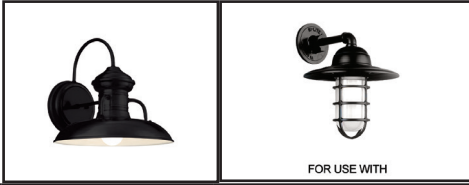

Hilite Mfg. Co.

LED Series Specifications

FIXTURE NUMBER	LED 2	LED 3 / 4
H-LCGU-F	N/A	12
H-LCGU-F2F	N/A	12
H-LCGU-OB	N/A	12
H-LCGU-14-CM	N/A	12
H-LCGU-14-1-CM	N/A	12
H-LCGU-14-PM	N/A	12
H-LCGU-14-1-PM	N/A	12
H-LCGU-14-RG-PM	N/A	N/A
H-LCGU-14-RG-1-PM	N/A	N/A
H-LCGU-14-PSM	N/A	12
H-LCGU-14-1-PSM	N/A	12
H-LCGU-14-RG-PSM	N/A	12
H-LCGU-14-RG-1-PSM	N/A	12
H-LCGU-14-RG	N/A	12
H-LCGU-14-RG-1	N/A	12
H-LCGU-14-RG-1-A	N/A	12
H-LCGU-14-RG-A1-1B	N/A	N/A
H-LCGU-14-RG-A-1B	N/A	N/A
H-LCGU-14-RG-A2-1B	N/A	N/A
H-LCGU-14-RG-F	N/A	N/A
H-LCGU-RS-10	N/A	N/A
H-LCGU-RS-10-1B	N/A	N/A
H-LCGU-RS-10-2B	N/A	12
H-LCGU-RS-12	N/A	12
H-LCGU-RS-12-1B	N/A	12
H-LCGU-RS-12-2B	N/A	12
H-LCGU-RSHB-10	N/A	12
H-LCGU-RSHB-12	N/A	12
H-LCGU-SS-10	N/A	12
H-LCGU-SS-10-1B	N/A	12
H-LCGU-SS-10-2B	N/A	12
H-LCGU-SS-12	N/A	12
H-LCGU-SS-12-1B	N/A	12
H-LCGU-SSHB-10	N/A	12
H-LCGU-SSHB-12	N/A	12

FIXTURE NUMBER	LED 2	LED 3 / 4
H-LCGU-W2B	N/A	12
H-LFGU	N/A	12
H-LFGU-1B	N/A	12
H-LFGU-1HB	N/A	12
H-LFGU-2B	N/A	12
H-LFGU-14	N/A	12
H-LFGU-14-1B	N/A	12
H-LFGU-14-2B	N/A	12
H-LFGU-F	N/A	12
H-LFGU-HB	N/A	12
H-LFGU-OB	N/A	12
H-LWGU-2VB	N/A	12
H-LWGU-F2F	N/A	12
H-LWGU-W2B	N/A	12
H-MCGUS-6S	N/A	12
H-MFGUS-10-4D	N/A	12
H-MGUS-10-4D	N/A	12
H-WGU-F2F	N/A	12
H-WGU-2VB	N/A	12
H-WGU-W2B	N/A	12
H-WGUGR-8	N/A	12
H-WGUGR-10	N/A	12
H-WGUGR-12	N/A	12
H-WGUGR-14	N/A	12
H-WGUGR-16	N/A	12
H-WGUGR-17	N/A	12
H-WGUGR-18	N/A	12