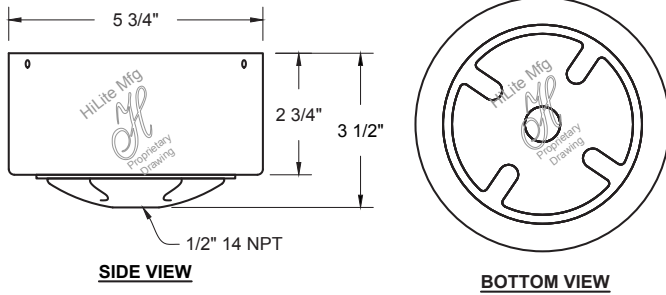

HI-LITE MFG. CO., INC

13450 Monte Vista Avenue
Chino, California 91710
Telephone: (909) 465-1999
Toll Free: (800) 465-0211
Fax: (909) 465-0907
www.hilitemfg.com

LED 2/3 Stem Mount Canopy (LED/SMC)

Note: Not available in steel, copper, brass or specialty finishes.
Stem mount fixtures are suitable for damp location only.