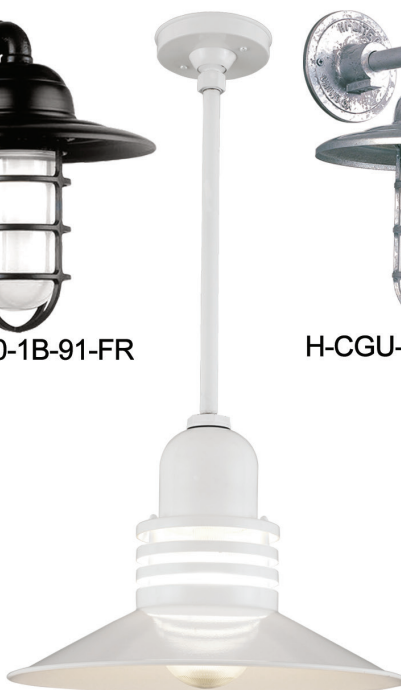

Ordering Examples:

- 31/LED2/30/BCM-M - 31W, LED2, 3000 K, Non-Dimming, Ballast Canopy Mount, 120/277 V
- 21/LED2/27/E/BCM-M - 21W, LED2, 2700 K, Electronic Dimming, Ballast Canopy Mount, 120/277 V
- 38L2/40/BCM-M - 38W, LED2, 4000 K, Non-Dimming, Ballast Canopy Mount, 120/277 V

Key Features

- Rated for 50,000 hours
- Min 0°C start up temp

H-15116-91/HL-A-91/CGU-91

H-15416-96CLR/CB8-91/97 GUARD

H-7130-91/HL-D-91/CGU-91-FR

H-16812-B-119/CGU-FR-119

H-CGU-10-1B-91-FR

H-CGU-10-1B-96-RIB

H-19414-B-77/CGU-FR-114

H-4111-B-BR47/CGU-AMC-BR47

H-91418-93-RIB/18"ST-HSC-93

H-33108-BR47-RIB/CB8-91

H-16116-101/CB8-91/LCGU-FR-101

H-1358-119-FR/CB8-91/113-RING

H-20112-96/CB8-91

H-CGU-10-96-RIB/CB8-91

Hi-Lite Mfg. Co.

LED 3 Series Specifications

Description

The Hi-Lite LED 3 series is a Chip-On-Board (COB) drop-in LED light board. The LED 3 series is specifically used for enclosed light fixtures with jelly jar style fixtures. The LED 3 series is offered in two lumen outputs: 1200 and 1600.