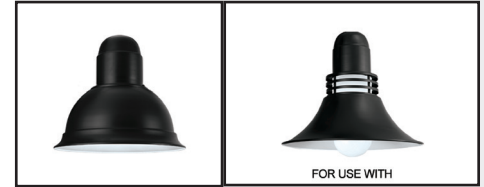

Hi-Lite Mfg. Co.

LED Series Specifications

FIXTURE NUMBER	LED 2	LED 3 / 4
H-30114	9,13,21,31,38	12
H-30116	9,13,21,31,38	12
H-30118	9,13,21,31,38	12
H-30120	9,13,21,31,38	12
H-30122	9,13,21,31,38	12
H-30124	9,13,21,31,38	12
H-30125	9,13,21,31,38	12
H-30132	9,13,21,31,38	12
H-30136	9,13,21,31,38	12
H-30214	N/A	12
H-30216	N/A	12
H-30218	N/A	12
H-30220	N/A	12
H-30222	N/A	12
H-30224	N/A	12
H-30225	N/A	12
H-31110-1HB	N/A	12
H-31112-1HB	N/A	12
H-31114-1HB	N/A	12
H-31116-1HB	N/A	12
H-32108-B	N/A	12
H-32110-B	N/A	12
H-32112-B	N/A	12
H-32114-B	N/A	12
H-32116-B	N/A	12
H-32118-B	N/A	12
H-33108	N/A	12
H-33110	N/A	12
H-33112	N/A	12
H-33114	N/A	12
H-33116	N/A	12
H-33118	N/A	12
H-34108	N/A	12
H-34110	N/A	12
H-34112	N/A	12

FIXTURE NUMBER	LED 2	LED 3 / 4
H-34114	N/A	12
H-34116	N/A	12
H-34118	N/A	12
H-35108-F	N/A	12
H-35110-F	N/A	12
H-35112-F	N/A	12
H-35114-F	N/A	12
H-35116-F	N/A	12
H-35118-F	N/A	12
H-36114	N/A	12
H-36116	N/A	12
H-36118	N/A	12
H-36124	N/A	12
H-36206-B	N/A	12
H-36208-B	N/A	12
H-36306	N/A	12
H-36308	N/A	12
H-37114	N/A	12
H-37116	N/A	12
H-37118	N/A	12
H-37124	N/A	12
H-40114	9,13,21,31,38	12
H-40116	9,13,21,31,38	12
H-40118	9,13,21,31,38	12
H-40120	9,13,21,31,38	12
H-40122	9,13,21,31,38	12
H-40124	9,13,21,31,38	12
H-40125	9,13,21,31,38	12
H-40214	N/A	12
H-40216	N/A	12
H-40218	N/A	12
H-40220	N/A	12
H-40222	N/A	12
H-40224	N/A	12
H-40225	N/A	12