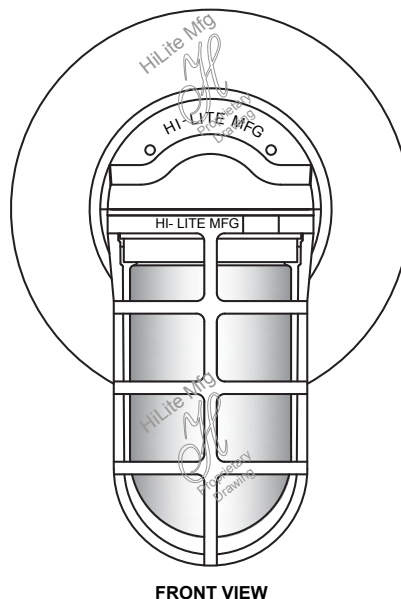

HI-LITE MFG. CO., INC

13450 Monte Vista Avenue
 Chino, California 91710
 Telephone: (909) 465-1999
 Toll Free: (800) 465-0211
 Fax: (909) 465-0907
 www.hilitemfg.com

LED 2/3 Stem Mount Canopy (LED/SMC)

Note: Not available in steel, copper, brass or specialty finishes.
 Stem mount fixtures are suitable for damp location only.

LED 2/3 Hang Straight Canopy 1/2" or 3/4" (LED/HSC 1/2" or 3/4")

Note: Not available in steel, copper, brass or specialty finishes.
 Stem mount fixtures are suitable for damp location only.

LED 2/3 Cord Canopy

Note: Not available in steel, copper, brass or specialty finishes.
 Stem mount fixtures are suitable for damp location only.

LED 2/3 Wall Mount Ballast Canopy

Note: Not available in steel, copper, brass or specialty finishes.
 Gooseneck & wall bracket fixtures are suitable for wet, damp & dry locations.