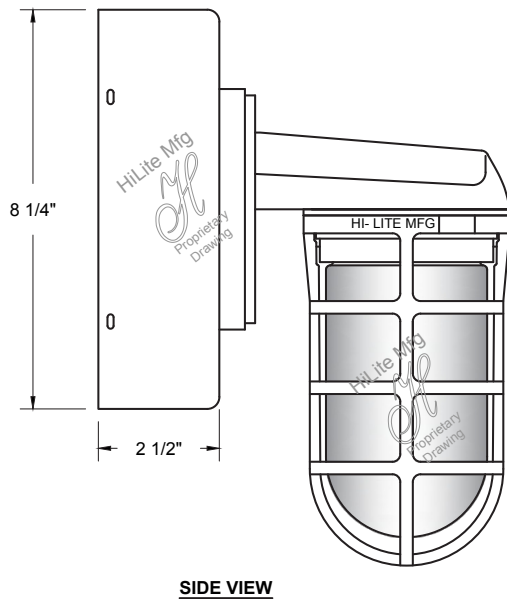

LED 2/3 Wall Mount Ballast Canopy for HB Series

Note: Not available in steel, copper, brass or specialty finishes. Gooseneck & wall bracket fixtures are suitable for wet, damp & dry locations.