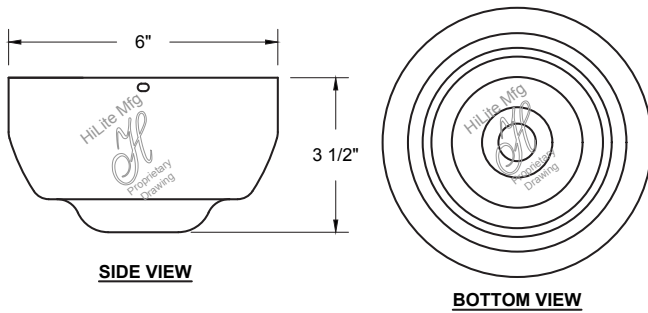

LED 2/3 Cord Canopy

Note: Not available in steel, copper, brass or specialty finishes.
Stem mount fixtures are suitable for damp location only.