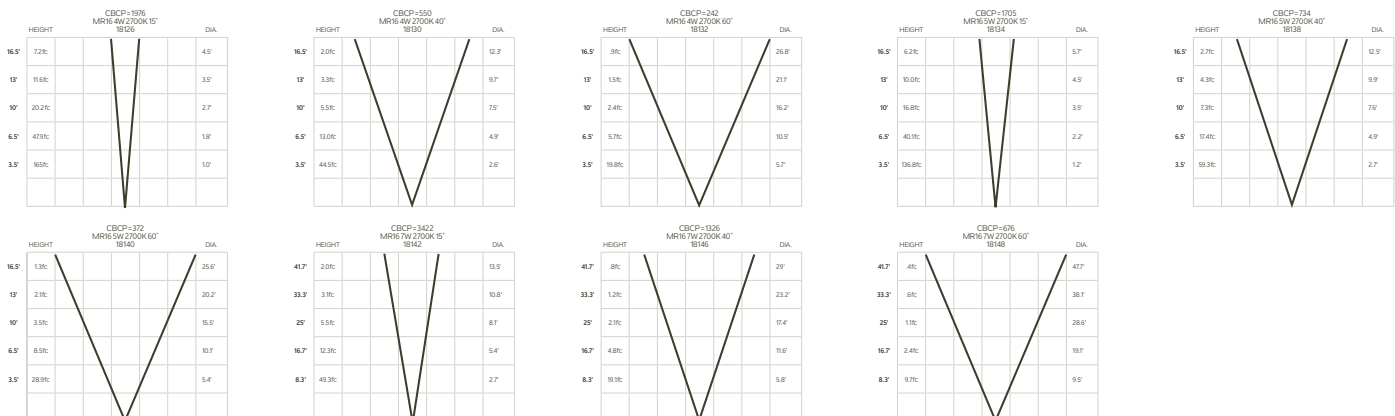

12V PHOTOMETRICS

The curves indicate the illuminated area and the average illumination when the luminaire is at different distances. Stated footcandles are for bare lamps only. For additional landscape product information tools and resources, visit Kichler.com/Landscape.