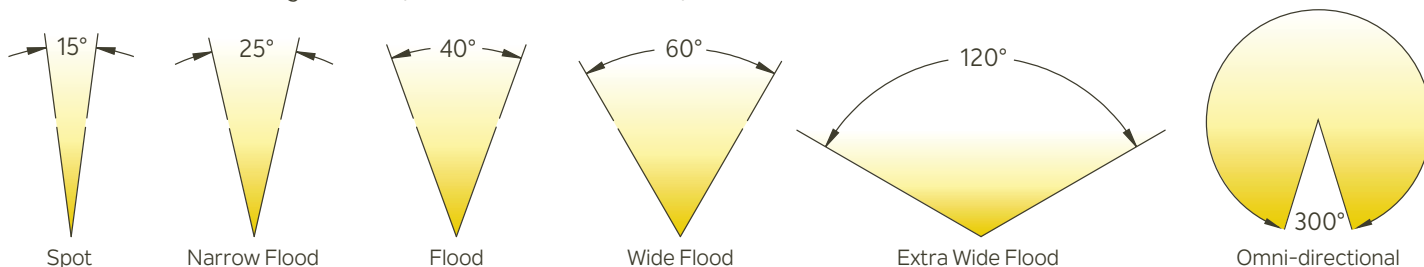

12V LED LAMPS FOR PROFESSIONAL RESULTS

* Ideal for side mount path, deck/step, wall wash fixtures and more.

- Consistent Results: 9-15V operating range with no loss in light output
- Custom Optics: Superior control and light uniformity
- Kichler Performance: High lumens per watt & total lumen output