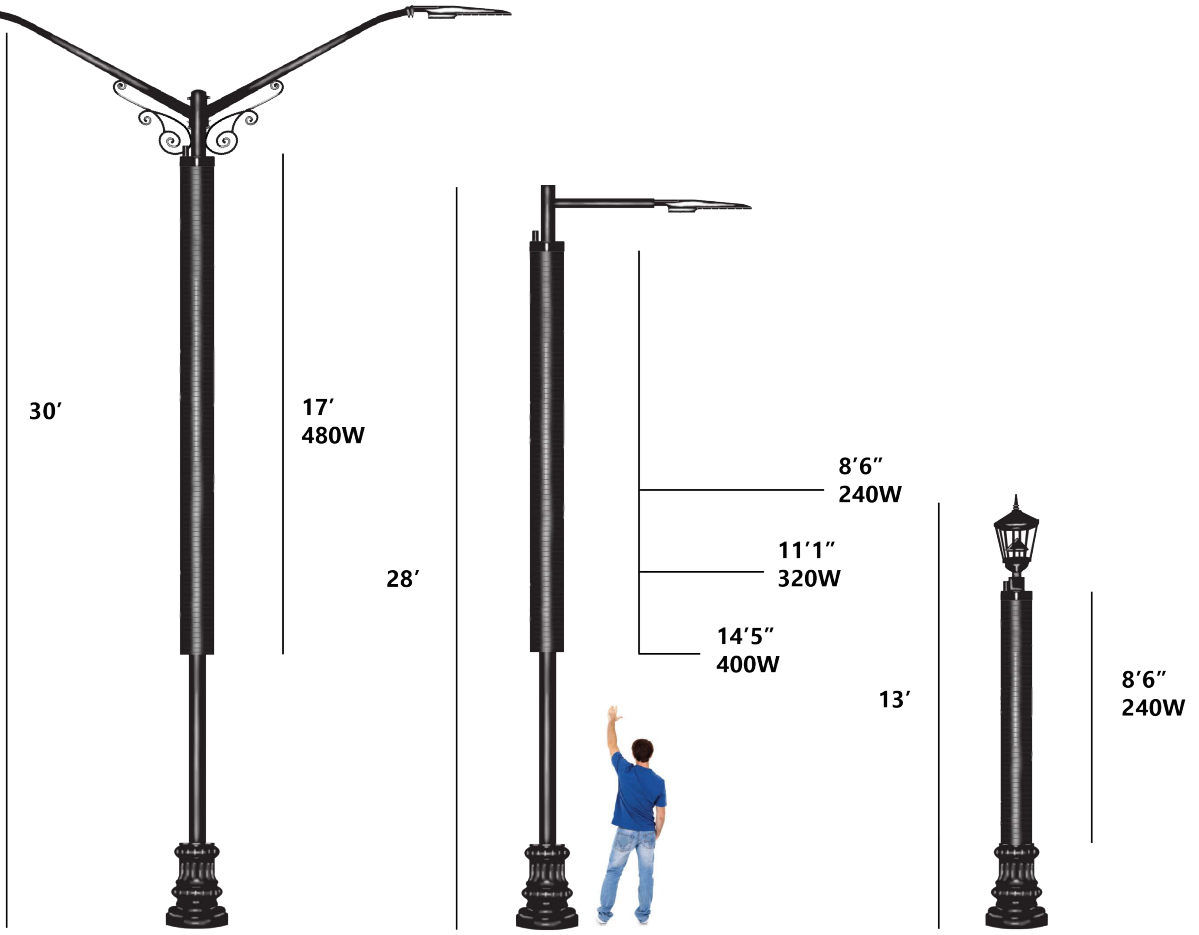

ELIMINATES

the carbon footprint of a
traditional utility light pole.

THE PATENTED RETROFIT COMPONENTS, DIMENSIONS, PARTS AND PIECES

We are all about options at ClearWorld. Our lights come in multiple sizes and shapes. We are focused on design and beauty, as we believe that streetlights should have nice architecture and style - keeping your area beautiful. The display shows how our lights are structured and the various components within the array. The aesthetically pleasing and resilient design minimizes wind impact and maintenance compared to flat panel solar solutions.

Available Heads

Flood Light

Parking Lot Light

Street Light

Specifications	RW240	RW240X2	RW320	RW400	RS240	RS320
Description	Roadway 240W	Roadway 240W Dual Head	Roadway 320W	Roadway 400W	Residential 240W	Residential 320W
Model #	RW2402460-OG	RW2402460X2-OG	RW3202475-OG	RW4002475-OG	RS2402460-OG	RS3202475-OG
Hardware	Patented Adjustable Aluminum Array	Patented Adjustable Aluminum Array	Patented Adjustable Aluminum Array	Patented Adjustable Aluminum Array	Patented Adjustable Aluminum Array	Patented Adjustable Aluminum Array
Flexible CIGS Thin Film Solar Panels	240W	480W	320W	400W	240W	320W
Battery Pack	24V, 60AH Lithium Ion	24V, 60AH Lithium Ion	24V, 75AH Lithium Ion	24V, 75AH Lithium Ion	24V, 60AH Lithium Ion	24V, 75AH Lithium Ion
Charge Controller	MPPT Smart Controller	MPPT Smart Controller	MPPT Smart Controller	MPPT Smart Controller	MPPT Smart Controller	MPPT Smart Controller
Lighting Control <small>fully programmable with dimming</small>	Integrated Bluetooth	Integrated Bluetooth	Integrated Bluetooth	Integrated Bluetooth	Integrated Bluetooth	Integrated Bluetooth
LED Light	37.5W LED, 144-162 Lumens per watt	2x 37.5W LED, 144-162 Lumens per watt	37.5W LED, 144-162 Lumens per watt	60W LED, 144-162 Lumens per watt	30W LED, 144-162 Lumens per watt	30W LED, 144-162 Lumens per watt
Dimensions (length)	8'6"	17'	11'1"	14'5"	8'6"	11'1"
Weight (lbs)	74	148	82	93	74	82