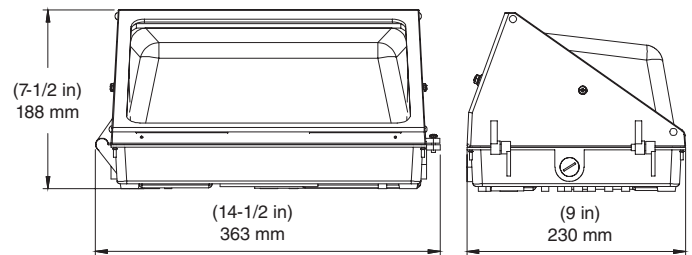

LED Premium Wall Pack Fixtures

Item Number	Description	W	V	CCT	Lm	Life/ Hrs.	CRI	MH Equiv.	UPC	Pack
65-239	LED Premium 38W Wall Pack - 4000K	38	100-277V	4000K	5510	50,000	75	100-150W	045923680519	1
65-240	LED Premium 38W Wall Pack - 5000K	38	100-277V	5000K	5624	50,000	75	100-150W	045923680526	1
65-241	LED Premium 55W Wall Pack - 4000K	55	100-277V	4000K	7975	50,000	75	150-200W	045923680533	1
65-242	LED Premium 55W Wall Pack - 5000K	55	100-277V	5000K	8140	50,000	75	150-200W	045923680540	1