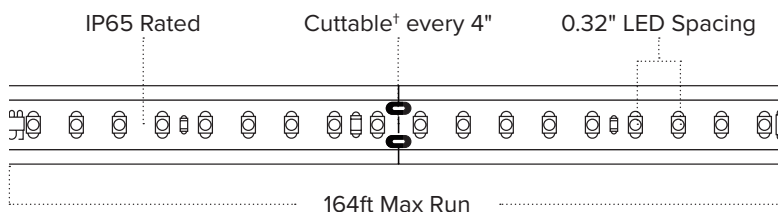

Technical Information

Series	120-H3
Input Voltage	120V AC
CCT	3000K / 5000K
CRI	90+
Wattage	4W per ft
Lumens	Up to 330Lm per ft
Max Run	164 feet
Cuttable	Every 4"
IP Rating	IP65**
Dimmable	10-100%*
Rating	cETLus Listed[†] for indoor/outdoor use
Rated Life	30,000 hrs

*Minimum loads may apply. Per the NEC, switched wall outlets cannot be used with wall dimmers.

**IP65 rated only when used with pre-attached molded power cord and end cap is either pre-attached or properly sealed with dielectric grease & silicone.

[†]cETLus Listing is void if product is cut