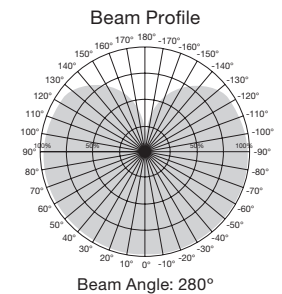

S13111

High Lumen A23 & A25 Industrial/Commercial Lamps

Item Number	Lamp Description	W	V	CRI	CCT	Lm	Bm	M.O.L. (Inches)	Life/Hrs.	UPC	Pack/Mstr.
S13100**	25WA23/LED/HID/2700K/120-277V/E26	25	120-277V	80	2700K	3375	280°	6.28	50K	045923131004	24
S13101**	25WA23/LED/HID/4000K/120-277V/E26	25	120-277V	80	4000K	3575	280°	6.28	50K	045923131011	24
S13102**	25WA23/LED/HID/5000K/120-277V/E26	25	120-277V	80	5000K	3625	280°	6.28	50K	045923131028	24
S13103**	25WA23/LED/HID/6500K/120-277V/E26	25	120-277V	80	6500K	3625	280°	6.28	50K	045923131035	24
S13104*	25WA23/LED/HID/2700K/120-277V/EX39	25	120-277V	80	2700K	3375	280°	6.66	50K	045923131042	24
S13105*	25WA23/LED/HID/4000K/120-277V/EX39	25	120-277V	80	4000K	3575	280°	6.66	50K	045923131059	24
S13106*	25WA23/LED/HID/5000K/120-277V/EX39	25	120-277V	80	5000K	3625	280°	6.66	50K	045923131066	24
S13107*	25WA23/LED/HID/6500K/120-277V/EX39	25	120-277V	80	6500K	3625	280°	6.66	50K	045923131073	24
S13108*	35WA25/LED/HID/2700K/120-277V/EX39	35	120-277V	80	2700K	4480	280°	7.25	50K	045923131080	24
S13109*	35WA25/LED/HID/4000K/120-277V/EX39	35	120-277V	80	4000K	4725	280°	7.25	50K	045923131097	24
S13110*	35WA25/LED/HID/5000K/120-277V/EX39	35	120-277V	80	5000K	4830	280°	7.25	50K	045923131103	24
S13111*	35WA25/LED/HID/6500K/120-277V/EX39	35	120-277V	80	6500K	4830	280°	7.25	50K	045923131110	24

*DLC pending, February, 2019. **ENERGY STAR pending, May, 2019.