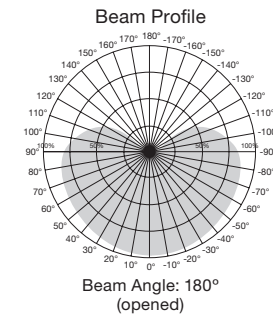

Opened Position  
9-1/4"

320° Swivel  
when installed

Closed setting  
for easy  
installation