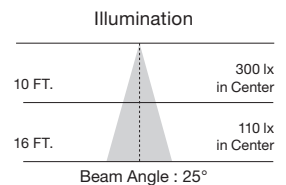

## Hi-Pro LED PAR38 lamps

High lumen, PAR lamps for industrial and commercial applications

- Replaces Halogen and ceramic metal Halide lamps
- Saves over 80% on energy costs
- Direct wire range voltage 100-277V
- High efficiency—over 100LPW
- 3000 and 4000K options
- Base up, base down or horizontal operation
- Long life—50,000 hours
- ENERGY STAR certified\*
- 5 Year limited warranty