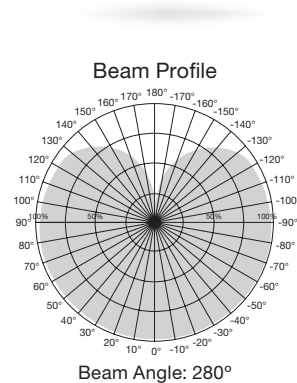

LED A21 LAMPS

Hi-Pro LED A21 lamps

High lumen, A21 lamps for industrial and commercial applications

- For use in bollard and post top lighting
- High ceiling recessed lighting
- Replaces high lumen incandescent and CFL lamps
- Dimmable
- Damp location
- Saves over 80% on energy costs
- Advanced heat dissipation design
- Direct wire range voltage 120-277V options
- High efficiency—up to 150 LPW
- 2700K, 4000K and 5000K options
- Base up, base down or horizontal operation
- Long life—25,000 hours
- ENERGY STAR certified*
- 5 Year limited warranty***

High Lumen A21 Industrial/Commercial LED Lamps

Item Number	Lamp Description	W	V	CRI	CCT	Lm	Bm	M.O.L. (Inches)	Life/ Hrs.	UPC	Pack/ Master
Dimmable											
S8735*	20WA21/LED/HID/2700K/120V/DIM/E26	20	120	80+	2700K	2350	280°	5	25K	045923087356	24/6
S8778*	20WA21/LED/HID/4000K/120V/DIM/E26	20	120	80+	4000K	2747	280°	5	25K	045923087783	24/6
S8736*	20WA21/LED/HID/5000K/120V/DIM/E26	20	120	80+	5000K	2860	280°	5	25K	045923087363	24/6
Non-Dimmable											
S8737*	20WA21/LED/HID/2700K/120-277V/E26	20	120-277	80+	2700K	2450	280°	5	25K	045923087370	24/6
S8779*	20WA21/LED/HID/4000K/120-277V/E26	20	120-277	80+	4000K	2828	280°	5	25K	045923087790	24/6
S8738*	20WA21/LED/HID/5000K/120-277V/E26	20	120-277	80+	5000K	2910	280°	5	25K	045923087387	24/6
Accessories											
92-410	Mog to Med Socket Reducer									045923924064	
80-929	Hard Wire Surge Protector									045923809293	

* ENERGY STAR certification pending - July 2018

*** See warranty for details.