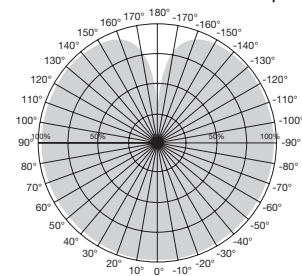

Beam Profile - Each Lamp