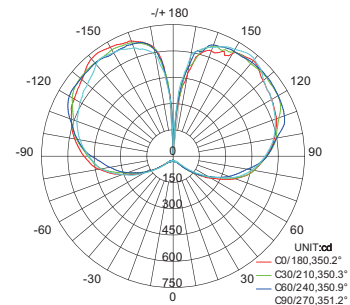

Controls light pollution

High Lumen LED Lamps

Item Number	Lamp Description	W	V	Base Type	CRI	CCT	Lm	M.O.L. (Inches)	Life/Hrs.	UPC	Pack/Mstr.
S9779	40W/LED/HID/PT/3000K/100-277V	40	100-277	E26	80+	3000K	5000	5 1/2	50K	045923097799	12
Accessories											
92-410	Mog to Med Socket Reducer									045923924064	
80-929	Hard Wire Surge Protector									045923809293	

** See warranty for details.