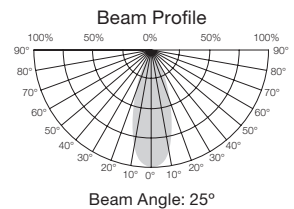

## Hi-Pro LED PAR38 lamps

High lumen, PAR lamps for industrial and commercial applications

- Replaces Halogen and ceramic metal Halide lamps
- Saves over 80% on energy costs
- Direct wire range voltage 100-277V
- High efficiency—over 100LPW
- 3000 and 4000K options
- Base up, base down or horizontal operation
- Long life—50,000 hours
- ENERGY STAR certified\*
- 5 Year limited warranty