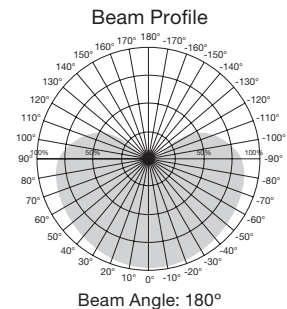

LED WALL PACK LAMPS

Hi-Pro LED wall pack lamp series

High lumen, directional lamps for industrial and commercial fixture applications

- For use in wall pack, canopy, shoe box, or cobra head fixtures
- 20/40/60 Watt options replaces 100/175/250 Watt HID
- Replaces HID
- Approved for totally enclosed fixtures**
- Direct wire range voltage 100-277V
- IP64, higher efficiency, improved heat dissipation
- Reduced size
- 180° beam/adjustable base (E26/E39)
- Horizontal operation
- DLC listed*
- Long life—50,000 hours
- 5 Year limited warranty

320° Swivel when installed

High Lumen Industrial/Commercial LED Lamps

Item Number	Lamp Description	W	V	Rpl.	Base Type	CCT	Lm	Bm	M.O.L. (Inches)	Life/Hrs.	UPC	Pack
S8928	20W/LED/HID/WP/5K/E26/100-277V	20	100-277	100W	E26	5000K	3000	180°	5 ¼	50K	045923089282	12
S8929	40W/LED/HID/WP/5K/E26/100-277V	40	100-277	175W	E26	5000K	6000	180°	7 ⅞	50K	045923089299	12
S8930*	40W/LED/HID/WP/5K/E39/100-277V	40	100-277	175W	E39	5000K	6000	180°	8 ½	50K	045923089305	12
S8987*	60W/LED/HID/WP/5K/E39/100-277V	60	100-277	250W	E39	5000K	9000	180°	10 ¾	50K	045923089879	12

Accessories

92-410	Mog to Med Socket Reducer										045923924064	
80-929	Hard Wire Surge Protector										045923809293	

** For minimum compartment size of enclosed fixture visit www.satco.com. Lamp life may vary depending on application and use. See warranty for details.