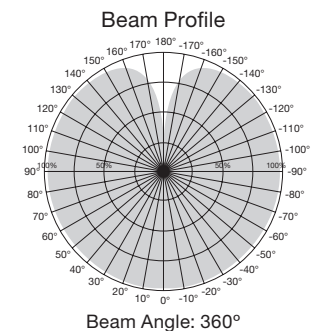

S28939

S28946

S28975

60W Replaces 250W  
100W Replaces 400W  
150W Replaces 600W

Linkable  
60Wx10 pcs. max  
100Wx6 pcs. max  
150Wx4 pcs. max  
600W max