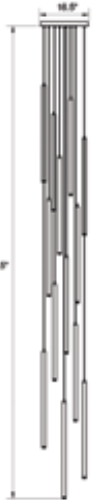

Top View

PARK AVE.

HF9401-BLK  
 Black  
 17"W x 26.5"H  
 OAH 70"  
 64 Watt / 12V  
 3000K / 90 CRI  
 3600 Lumens

Top View

HF9400-BLK  
 Black  
 13"W x 20"H  
 OAH 63"  
 46 Watt / 12V  
 3000K / 90 CRI  
 2100 Lumens

HF5023-CH  
Polished Chrome  
23"L x 20"W x 17"H  
39W / 120V  
1500 Lumens  
3000K

HF5023-GL  
Brushed Gold  
23"L x 20"W x 17"H  
39W / 120V  
1500 Lumens  
3000K

CIRCA

69

CIRCA

HF5026-CH  
Polished Chrome  
28"W x 118"H 220°OAH  
100W / 120V  
3780 Lumens  
3000K

HF8211-BLK  
20"W x 20"H  
LED 10W 2700K included

Customizable Wire Configurations

Straight

Spiral

Crosshatched

DELANO

FILMORE

HF2802-AB  
Antique brass  
11"W x 46.5"L  
157" OAH  
51W / 120V  
4760 Lumens  
4000K

G-9 Base LED Bulbs Included  
Bulb: 3 Watts/280 Lumens/4000K  
17 Lights

FILMORE

HF2800-AB  
Antique Brass  
24.5" Round Canopy  
157.5" OAH  
75W / 120V  
7000 Lumens / 4000K

G-9 Base LED Bulbs Included  
Bulb: 3 Watts/280 Lumens/4000K  
25 Lights