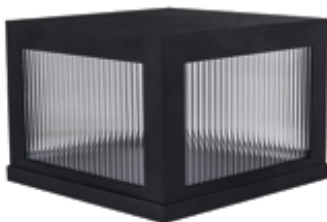

AV9905-BLK
Black
14" W x 14" W x 10" H
15W / 120V
390 Lumens
3000K
Pillar Mount

LED

AVENUE
outdoor