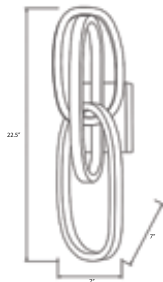

HF5022-GL
Brushed Gold
7"W x 22.5"H x 7"EXT
Backplate 5"
26W / 120V
980 Lumens
3000K