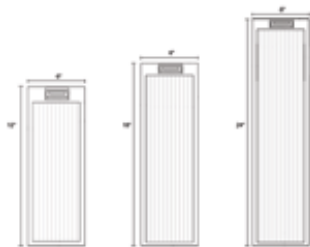

LED

**AVENUE**  
outdoor

AV9901-SLV  
Silver  
6" W x 12" H x 4" Ext  
6W / 120V  
190 Lumens  
3000K

AV9902-SLV  
Silver  
6" W x 18" H x 4" Ext  
11W / 120V  
285 Lumens  
3000K

AV9903-SLV  
Silver  
6" W x 24" H x 4" Ext  
14W / 120V  
395 Lumens  
3000K