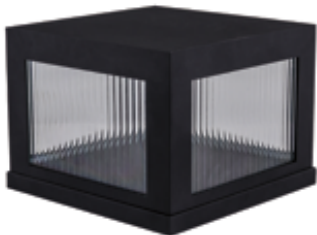

GU10 LED Bulb Included.  
6 Watt / 380 Lumens

LED

**AVENUE**  
outdoor

AV9904-SLV  
Silver  
12" W x 12" W x 9" H  
15W / 120V  
450 Lumens  
3000K  
Pillar Mount

AV9904-BLK  
Black  
12" W x 12" W x 9" H  
15W / 120V  
450 Lumens  
3000K  
Pillar Mount