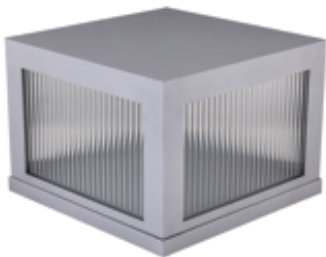

AV9905-BLK
Black
14" W x 14" W x 10" H
15W / 120V
390 Lumens
3000K
Pillar Mount

LED

AVENUE
outdoor