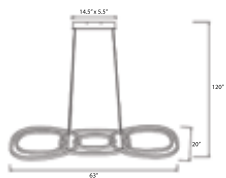

HF5026-BK  
Black  
28"W x 118"H 220°OAH  
100W / 120V  
3780 Lumens  
3000K

HF5026-GL  
Brushed Gold  
28"W x 118"H 220°OAH  
100W / 120V  
3780 Lumens  
3000K

CIRCA

HF5025-BK  
Black  
63"L x 20"W x 20"H  
104W / 120V  
4090 Lumens  
3000K