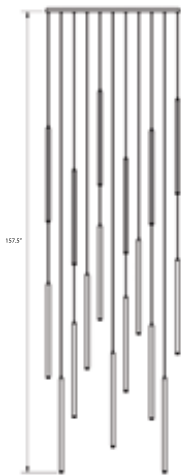

HF2802-AB
Antique brass
11"W x 46.5"L
157" OAH
51W / 120V
4760 Lumens
4000K

G-9 Base LED Bulbs Included
Bulb: 3 Watts/280 Lumens/4000K
17 Lights

FILMORE