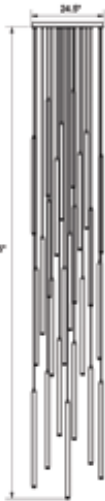

HF9402-BLK  
Black  
42"H x 30"W  
OAH 86"  
109 Watt / 12V  
3000K / 90 CRI  
4300 Lumens

PARK AVE.

HF9401-GLD  
Gold  
17"W x 26.5"H  
OAH 70"  
64 Watt / 12V  
3000K / 90 CRI  
3600 Lumens

Top View

HF9400-GLD  
Gold  
13"W x 20"H  
OAH 63"  
46 Watt / 12V  
3000K / 90 CRI  
2100 Lumens

HF5023-CH  
Polished Chrome  
23"L x 20"W x 17"H  
39W / 120V  
1500 Lumens  
3000K

HF5023-GL  
Brushed Gold  
23"L x 20"W x 17"H  
39W / 120V  
1500 Lumens  
3000K

CIRCA

69

CIRCA

HF5026-CH  
Polished Chrome  
28"W x 118"H 220°OAH  
100W / 120V  
3780 Lumens  
3000K

HF8211-BLK  
20"W x 20"H  
LED 10W 2700K included

Customizable Wire Configurations

Straight

Spiral

Crosshatched

DELANO

FILMORE

HF2802-AB  
Antique brass  
11"W x 46.5"L  
157" OAH  
51W / 120V  
4760 Lumens  
4000K

G-9 Base LED Bulbs Included  
Bulb: 3 Watts/280 Lumens/4000K  
17 Lights

FILMORE

HF2800-AB  
Antique Brass  
24.5" Round Canopy  
157.5" OAH  
75W / 120V  
7000 Lumens / 4000K

G-9 Base LED Bulbs Included  
Bulb: 3 Watts/280 Lumens/4000K  
25 Lights