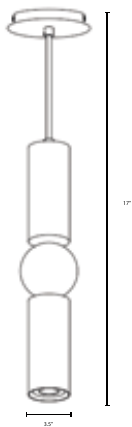

HF2801-AB  
Antique Brass  
16.5" Round Canopy  
157.5" OAH  
39W / 120V  
3640 Lumens  
**4000K**

G-9 Base LED Bulbs Included  
Bulb: 3 Watts/280 Lumens/4000K  
13 Lights

**HF1091-BK-BB**  
Matt black with brushes brass,  
gloss black ball  
3.5"W x 17"L  
120° OAH

GU10 LED Bulb Included.  
6 Watt / 380 Lumens

**HF1091-GRY**  
Deep grey with matt black,  
chrome ball  
3.5"W x 17"L  
120° OAH

GU10 LED Bulb Included.  
6 Watt / 380 Lumens

**HF1091-BB-BK**  
Brushed brass with matt black,  
gloss black ball  
3.5"W x 17"L  
120° OAH

GU10 LED Bulb Included.  
6 Watt / 380 Lumens

LED

**AVENUE**  
outdoor

AV9904-SLV  
Silver  
12" W x 12" W x 9" H  
15W / 120V  
450 Lumens  
3000K  
Pillar Mount

AV9904-BLK  
Black  
12" W x 12" W x 9" H  
15W / 120V  
450 Lumens  
3000K  
Pillar Mount