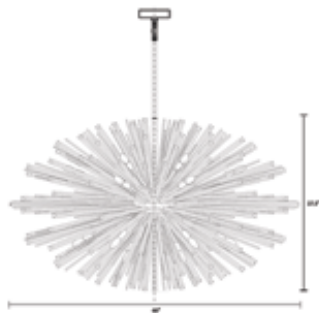

HF8200-AB
Antique Brass with Champagne Glass
60"W x 37.5"H
8" CAH
QTY 18 E-12 Base Socket
60W Max / 110V

XL