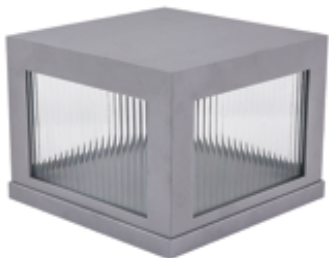

GU10 LED Bulb Included.  
6 Watt / 380 Lumens

LED

**AVENUE**  
outdoor

AV9904-SLV  
Silver  
12" W x 12" W x 9" H  
15W / 120V  
450 Lumens  
3000K  
Pillar Mount

AV9904-BLK  
Black  
12" W x 12" W x 9" H  
15W / 120V  
450 Lumens  
3000K  
Pillar Mount