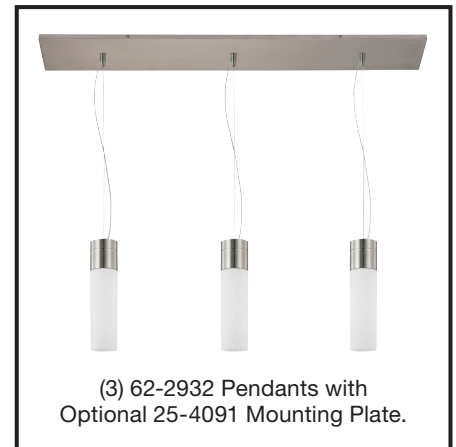

### Features

- Dimmable
- 3000K
- 90 CRI
- Long Life—30,000 hours
- Damp location
- ADA compliant wall sconces
- 3 Year warranty

62-2936  
Double Tube Wall Sconce  
Approved for Vertical or  
Horizontal Mounting

62-2934  
Single Tube Wall Sconce

25-4091 Optional mounting plate

62-2932  
Single Tube Pendant

(3) 62-2932 Pendants with  
Optional 25-4091 Mounting Plate.

### Link LED Fixtures

Item Number	Lamp Description	Finish	W	Bulb Type	CRI	Lm	Dimensions	UPC	Pack
62-2936	Double Tube Wall Sconce	Br. Nickel/Satin White Glass	24	LED Mod.	90	1640	4½"W x 21"H x 3 ¾" Ext.	045923679360	1/8
62-2934	Single Tube Wall Sconce	Br. Nickel/Satin White Glass	12	LED Mod.	90	820	4½"W x 11½"H x 3 ¾" Ext.	045923679346	1/12
62-2932	Single Tube Pendant	Br. Nickel/Satin White Glass	12	LED Mod.	90	820	2¾"H"W x 10¾"H, Wire 12'	045923679322	1/8
25-4091	3-Light Canopy Mounting Plate	Br. Nickel					36"W x 5½"H	045923240911	1