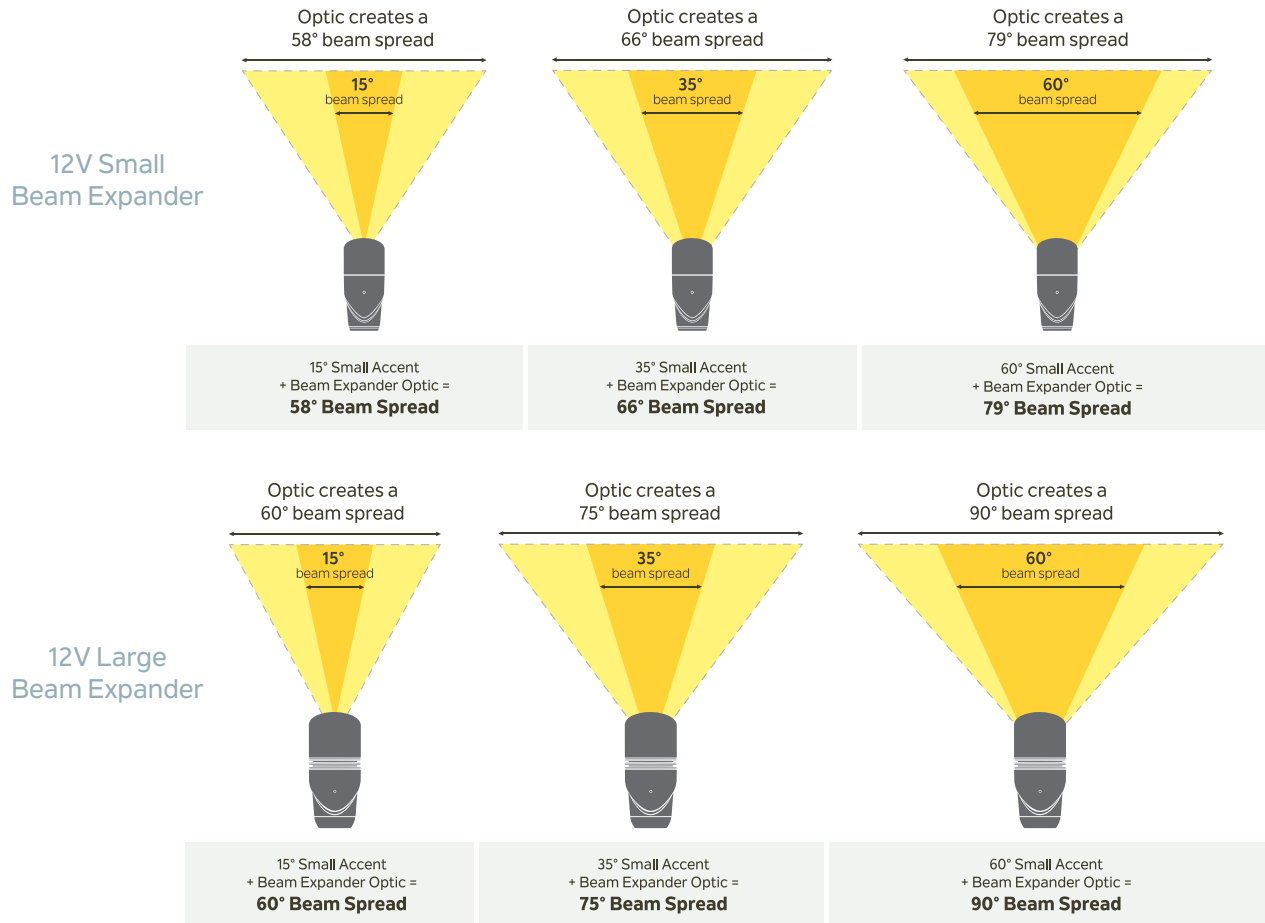

12V Large Beam Expander
16091FRO

12V Small Beam Expander
16090FRO

Compatible With:
12V LED Large Accent
16018-16020

Compatible With:
12V LED Small Accent
16015-16017

Features & Benefits

- Easy to install by simply placing the expander optic under the cowl and against the sealed glass to widen the beam spread of an existing Accent VLO fixture.
- Practical solution without the risk of mechanical adjustment failure.
- Maintains a uniform center-to-edge light output putting light exactly where you want it.
- Nearly 90% transmission of light, aids in glare control and increases uniformity.
- Offers industry leading optical capabilities with one of the widest spreads available in a traditional 12V accent fixture at up to 90-degrees.
- The shatterproof and UV-resistant construction stands up to the elements and is backed by a 5-year warranty.

Backed by Kichler's 5-year warranty.
For details, visit Kichler.com/Warranty

KICHLER

Product Specifications & Ordering Guide

Beam Spread Capabilities

Original Beam Spread	12V LED Small Accent VLO (16015-16017) plus Beam Expander	12V LED Large Accent VLO (16018-16020) plus Beam Expander
15°	58°	60°
35°	66°	75°
60°	79°	90°

Order Guide	Beam Expander Optic - Small	Beam Expander Optic - Large
Item Number	16090FRO	16091FRO
Compatible with:	12V LED Small Accent (16015-16017)	12V LED Large Accent (16018-16020)
Beam Spread	Adds additional beam spread to any 12V Accent VLO fixture (see above chart for specific beam expander options)	
Lumens	Superior optic transmission of nearly 90% delivered lumen output	
Packaging Quantity	Unbreakable 5-pack	
Warranty	5-Year Limited Warranty	