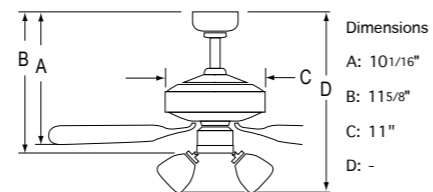

Energy Information at High Speed

Airflow	Power Use	Airflow Efficacy
5373 CFM	62.2 Watts	86 CFM/ Watts