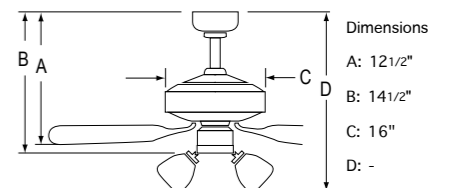

Energy Information at High Speed

Airflow	Power Use	Airflow Efficacy
5270 CFM	62 Watts	85 CFM/ Watts

1075BN
Brushed Nickel
Reversible Brushed Nickel / Natural
Maple Blades

- 52" sweep
- 5 blades
- 12° blade pitch
- 76" lead wire
- 188 x 20 mm motor
- 6" downrod included
- 3 speed / reversible
- Satin white glass light kit
- 2 X 13W GU24 CFL lamps included