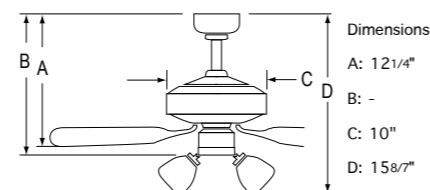

Energy Information at High Speed

Airflow	Power Use	Airflow Efficacy
5975 CFM	58.2 Watts	103 CFM/ Watts