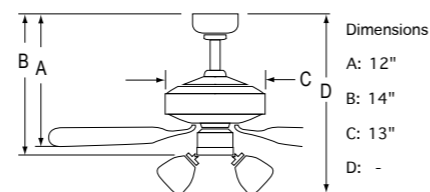

Energy Information at High Speed

Airflow	Power Use	Airflow Efficacy
5594 CFM	60 Watts	93 CFM/ Watts