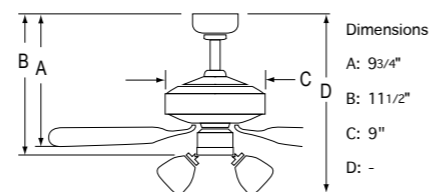

Energy Information at High Speed

Airflow	Power Use	Airflow Efficacy
5550 CFM	44.5 Watts	125 CFM/ Watts