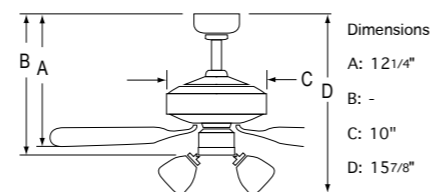

Energy Information at High Speed

Airflow	Power Use	Airflow Efficacy
5670 CFM	66 Watts	85.9 CFM/ Watts