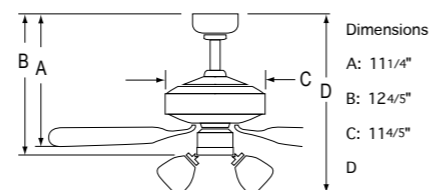

Energy Information at High Speed

Airflow	Power Use	Airflow Efficacy
5270 CFM	62 Watts	85 CFM/ Watts