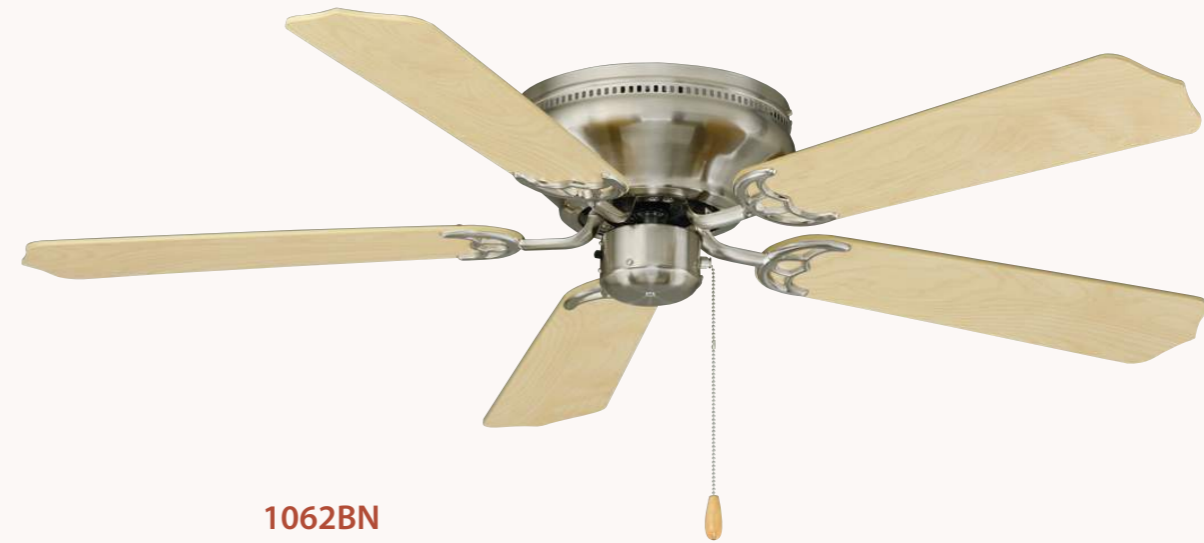

1053WW

White Finish
White Blades

1053OB

Oil Rubbed Bronze Finish
Walnut Blades

Energy Information at High Speed

Airflow	Power Use	Airflow Efficacy
3782 CFM	49 Watts	77 CFM/ Watts

Royal Knight Hugger I

Traditional styling perfect for low ceiling applications.