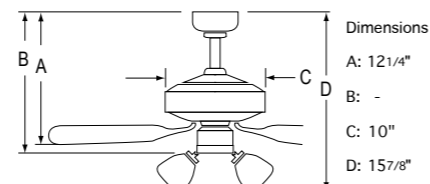

Energy Information at High Speed

Airflow	Power Use	Airflow Efficacy
5860 CFM	63 Watts	93 CFM/ Watts