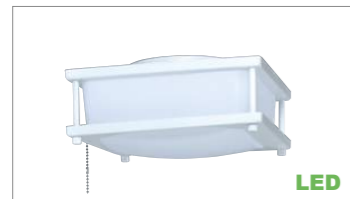

1RP85WW
LED 17W, 1000 Lms, 3000K
W10" x H4 1/2"

LED