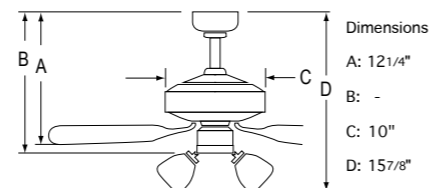

Energy Information at High Speed

Airflow	Power Use	Airflow Efficacy
5916 CFM	52.2 Watts	113 CFM/ Watts