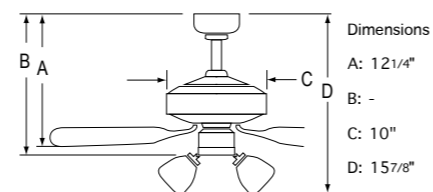

Energy Information at High Speed

Airflow	Power Use	Airflow Efficacy
6600 CFM	61 Watts	108 CFM/ Watts