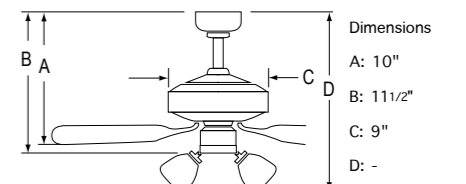

Airflow	Power Use	Airflow Efficacy
5334 CFM	53.1 Watts	100 CFM/ Watts

Energy Information at High Speed

Airflow	Power Use	Airflow Efficacy
4500 CFM	49 Watts	92 CFM/ Watts

Torrent

Rain and humidity are no match for this outdoor, wet location fan. Keep the wet weather out with the Torrent.