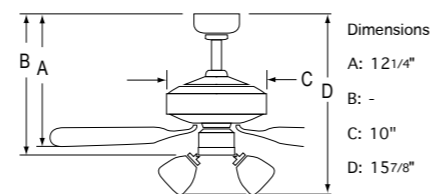

Energy Information at High Speed

Airflow	Power Use	Airflow Efficacy
5260 CFM	66 Watts	79.69 CFM/ Watts