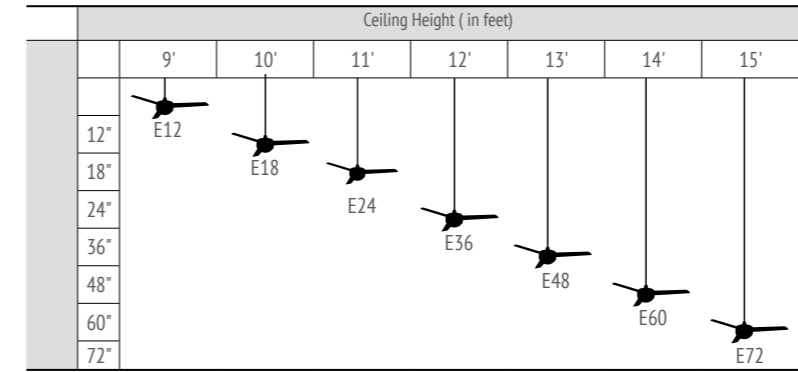

Downrod Connector
For extra high ceilings; this coupler allows two downrods to be connected together.

Finishes	Downrod Item# / Length						
	E12	E18	E24	E36	E48	E60	E72
White	x	x	x	x	x	x	x
Black	x	x	x	x	x	x	x
Brushed Nickel	x	x	x	x	x	x	x
Oil Rubbed Bronze	x	x	x	x	x	x	x

Downrods
1/2" Diameter decorative downrods are available in a variety of sizes and finishes. For best performance and appearance, use an extension downrod with your ceiling fan when installing on a high or sloped ceiling.

For best performance, be sure there is at least 7ft of clearance under your ceiling fan blades. The standard 4" downrod should work in most 8ft ceiling installation.

SA45-(Specify color)
Slope adapters for ceiling pitch from 30° to 45°
Large ceiling mount bracket stabilizes the junction box in ceiling for smoother and quieter performance.

Tri-mount system (flush mount, standard mount and vaulted ceilings up to 45°)