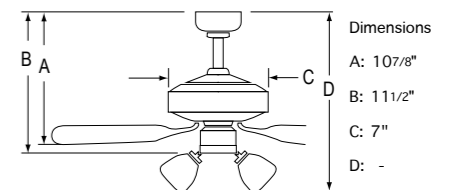

Energy Information at High Speed

Airflow	Power Use	Airflow Efficacy
6814 CFM	60 Watts	113 CFM/ Watts