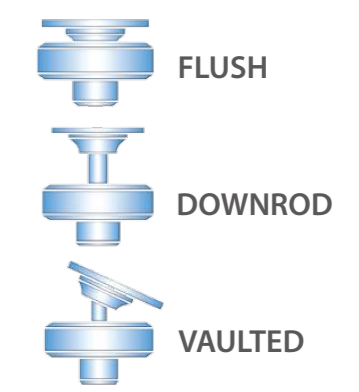

Wall Controls

All RP Lighting's ceiling fans, with exception of the Industrial, are equipped with a pull chain speed control and a forward/reverse switch providing three, or four, speeds in either direction. However, for your convenience, we also offer a full range of wall mounted speed controls.

WC7 White Finish Dual slide 3 speed fan control 3 Wire installation 3 light setting (incandescent only)	WC7 Ivory Finish 3 Wire installation Dual slide 3 speed fan control 3 light setting (incandescent only)	WC4 White Finish Single slide 2 Wire installation 3 speed fan control Designed for multiple fan use Fan up to 5 Amps	WC6 White Finish 3 Wire installation 3 speed fan control on/ off light control
WC12 White Finish 2 Wire installation Single slide 4 speed fan control	WC12 Ivory Finish 2 Wire installation Single slide 4 speed fan control	WC8 White Finish Dual slide 4 speed fan control 3 Wire installation Full rang light dimming Compatible with LED, CFL and Incandescent	WC3 2 Wire installation Rotary 4 speed fan control Face plate not included

Our basic remote control is sold separately. It is adaptable to most of our fans throughout the line. RP Lighting's remote controls operate from a wireless radio frequency. With the touch of a button, at distances of up to 50 feet, you can control the fan's three, or four, speeds and full range of light dimming from off to full bright. This remote control system has a ceiling mounted receiver, a hand held 9-volt battery powered transmitter, and a wall mounting bracket.