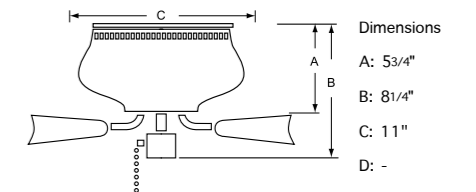

Energy Information at High Speed

Airflow	Power Use	Airflow Efficacy
5373 CFM	62.2 Watts	86 CFM/ Watts