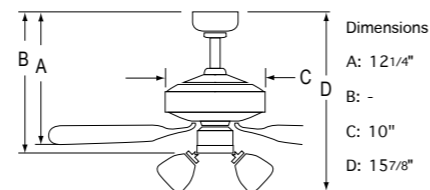

Energy Information at High Speed

Airflow	Power Use	Airflow Efficacy
5594 CFM	60 Watts	93 CFM/ Watts