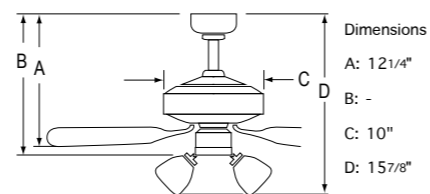

Energy Information at High Speed

Airflow	Power Use	Airflow Efficacy
5975 CFM	58.2 Watts	103 CFM/ Watts