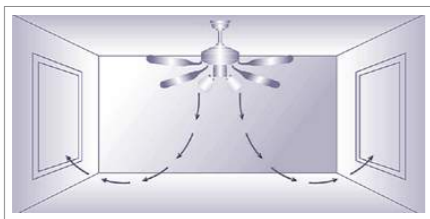

Energy Saving Feature

RP lighting Pacific, Ltd. has added a number of ceiling fans and ceiling fan light kits that are Energy Star listed. Look for the Energy Star logo for fans that will provide maximum energy savings and performance

Special Features

Oversized, Triple Mounting Systems and heavy duty die cast hanging ball which eliminates wobble problems and provides maximum angles up to 35° for sloped and vaulted ceiling.

Precision ground solid steel motor shaft fixed into stators, create no wobble and friction.

Self lubrication, permanently **double sealed ball bearings**.

Pure aluminum die cast rotors provide the most energy efficiency possible.

Motor housing is stamped or die casted, **triple plated and double casted** with corrosion resistors. Housings are matched for a perfect fit.

Heavy duty copper wiring.

Detachable switch housing with pre-wired plug in connector makes installation quick and easy. Light kit adaptable.

3 speed with reversible switch can be used for summer/winter air flow

Triple capacitors for more silent operation.

Summer

In the warm months of summer, switch your fan to turn counter clockwise in order to make your room feel up to 7° C cooler.

Winter

In the cooler months of autumn and winter, switch your fan to turn clockwise in order to recirculate the hot air that has been trapped near the ceiling.