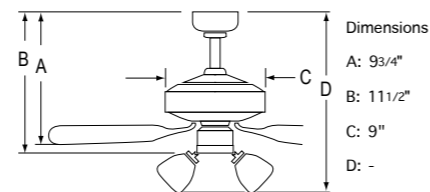

Energy Information at High Speed

Airflow	Power Use	Airflow Efficacy
3782 CFM	49 Watts	77 CFM/ Watts