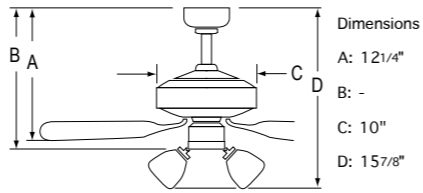

Energy Information at High Speed

Airflow	Power Use	Airflow Efficacy
6600 CFM	61.4 Watts	108 CFM/ Watts