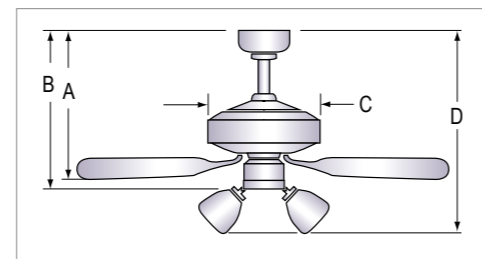

Ceiling Fan Dimensions

Dimension A and B are measured with standard downrod included with the fan.

Series	Model #	Dimensions (inches)			
		A	B	C	D
Europa	1004	12 1/4"	--	10"	15 7/8"
Mirage	1005	12 1/4"	--	10"	15 7/8"
Europa I	1007	12 1/4"	--	10"	15 7/8"
Sunset	1015W	11"	13 1/2"	11 1/2"	--
Sunset	1016W	10"	11 1/2"	9"	--
Torrent	1017W	11 3/4"	12"	12 1/4"	--
Mirage I	1025	12 1/4"	--	10"	15 7/8"
Europa II LED	1041LED	12 1/4"	--	10"	15 7/8"
Mirage II LED	1042LED	12 1/4"	--	10"	15 7/8"
Contempo II LED	1049LED	12 1/4"	--	10"	15 7/8"
Caribbean	1051	11 1/4"	12 4/5"	11 4/5"	--
Caribbean	1051-L	11 1/4"	12 4/5"	11 4/5"	16 1/2"
Royal Star	1052	10 1/16"	11 5/8"	11"	--
Royal Star	1052-S	10 1/16"	11 5/8"	11"	18 1/8"
Royal Star	1052-3H	10 1/16"	11 5/8"	11"	18 1/8"
Roal Knight II	1053	9 3/4"	11 1/2"	9"	--
Junior	1054	9 3/4"	11 1/2"	9"	--
Mediterranean	1056	12"	14"	13"	--
Atlantic	1057	10 1/4"	11 5/8"	11"	18 7/8"
Royal Knight Hugger I	1062	5 1/8"	7 1/2"	11"	--
Royal knight Hugger II	1063	4 3/4"	7 1/2"	9 1/2"	--
Royal Knight Hugger III	1064	4 3/4"	7 1/2"	9 1/2"	--
Arctic	1070	13 1/2"	17 3/4"	8 3/4"	--
Dominator	1071	10 7/8"	12"	6 7/8"	--
Scraper	1072	8 1/2"	11 1/2"	9 1/4"	--
Torque	1073	10 7/8"	11 1/2"	7"	--
Titanium	1075	12 1/2"	--	16"	14 1/2"
Rotor	1076	6 7/8"	--	13"	14 1/2"
Contempo I	1078	12 1/4"	--	10"	15 7/8"
Contempo	1079	12 1/4"	--	10"	15 7/8"
Intustrial	1091	19"	21"	8"	--