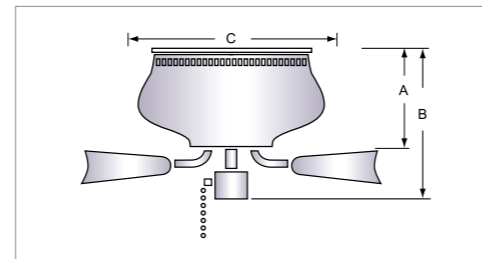

Series	Model #	Dimensions (inches)			
		A	B	C	D
Europa	1004	12 1/4"	--	10"	15 7/8"
Mirage	1005	12 1/4"	--	10"	15 7/8"
Europa I	1007	12 1/4"	--	10"	15 7/8"
Sunset	1015W	11"	13 1/2"	11 1/2"	--
Sunset	1016W	10"	11 1/2"	9"	--
Torrent	1017W	11 3/4"	12"	12 1/4"	--
Mirage I	1025	12 1/4"	--	10"	15 7/8"
Europa II LED	1041LED	12 1/4"	--	10"	15 7/8"
Mirage II LED	1042LED	12 1/4"	--	10"	15 7/8"
Contempo II LED	1049LED	12 1/4"	--	10"	15 7/8"
Caribbean	1051	11 1/4"	12 4/5"	11 4/5"	--
Caribbean	1051-L	11 1/4"	12 4/5"	11 4/5"	16 1/2"
Royal Star	1052	10 1/16"	11 5/8"	11"	--
Royal Star	1052-S	10 1/16"	11 5/8"	11"	18 1/8"
Royal Star	1052-3H	10 1/16"	11 5/8"	11"	18 1/8"
Roal Knight II	1053	9 3/4"	11 1/2"	9"	--
Junior	1054	9 3/4"	11 1/2"	9"	--
Mediterranean	1056	12"	14"	13"	--
Atlantic	1057	10 1/4"	11 5/8"	11"	18 7/8"
Royal Knight Hugger I	1062	5 1/8"	7 1/2"	11"	--
Royal knight Hugger II	1063	4 3/4"	7 1/2"	9 1/2"	--
Royal Knight Hugger III	1064	4 3/4"	7 1/2"	9 1/2"	--
Arctic	1070	13 1/2"	17 3/4"	8 3/4"	--
Dominator	1071	10 7/8"	12"	6 7/8"	--
Scraper	1072	8 1/2"	11 1/2"	9 1/4"	--
Torque	1073	10 7/8"	11 1/2"	7"	--
Titanium	1075	12 1/2"	--	16"	14 1/2"
Rotor	1076	6 7/8"	--	13"	14 1/2"
Contempo I	1078	12 1/4"	--	10"	15 7/8"
Contempo	1079	12 1/4"	--	10"	15 7/8"
Intustrial	1091	19"	21"	8"	--