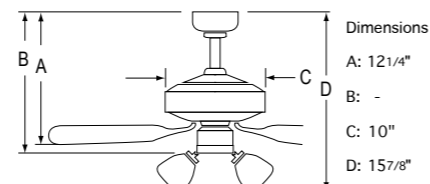

Energy Information at High Speed

Airflow	Power Use	Airflow Efficacy
5916 CFM	52.2 Watts	113 CFM/ Watts