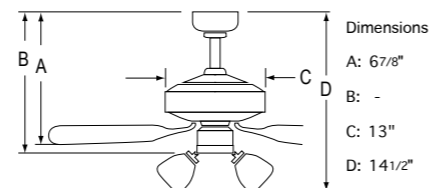

Energy Information at High Speed

Airflow	Power Use	Airflow Efficacy
5814 CFM	51.2 Watts	114 CFM/ Watts