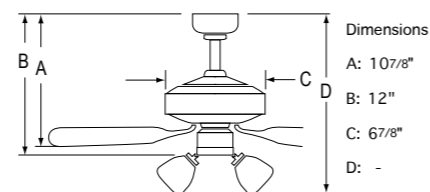

Energy Information at High Speed

Airflow	Power Use	Airflow Efficacy
5594 CFM	60 Watts	93 CFM/ Watts