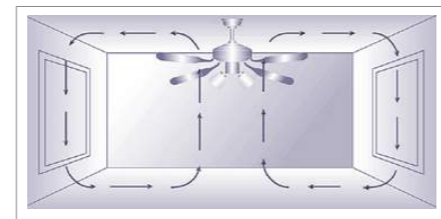

Winter

In the cooler months of autumn and winter, switch your fan to turn clockwise in order to recirculate the hot air that has been trapped near the ceiling.