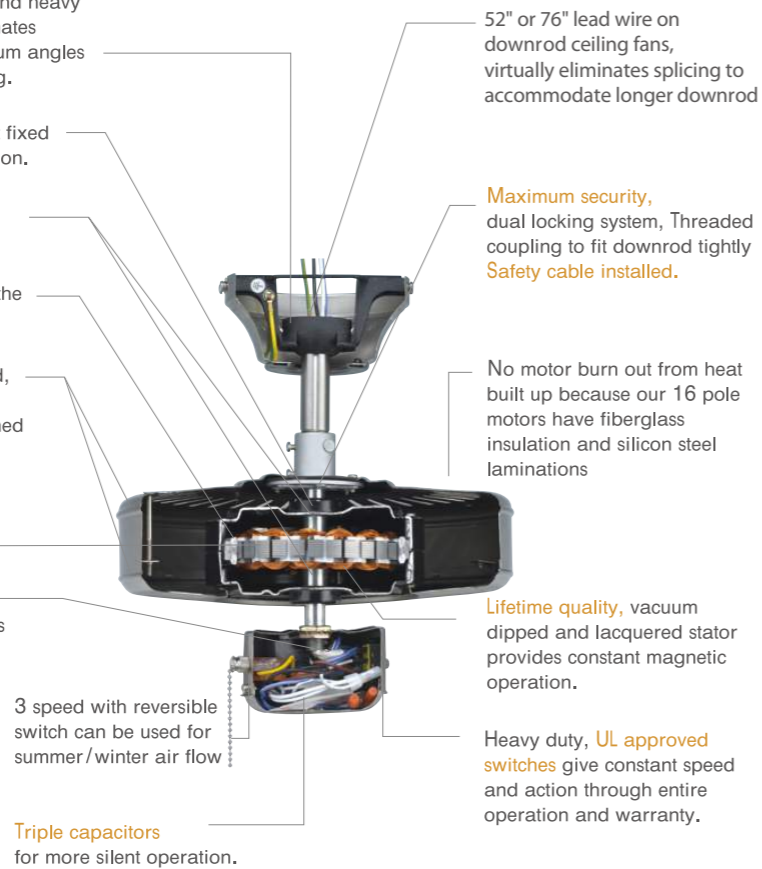

Energy Saving Feature

RP lighting Pacific, Ltd. has added a number of ceiling fans and ceiling fan light kits that are Energy Star listed. Look for the Energy Star logo for fans that will provide maximum energy savings and performance

Special Features

Oversized, Triple Mounting Systems and heavy duty die cast hanging ball which eliminates wobble problems and provides maximum angles up to 35° for sloped and vaulted ceiling.

Precision ground solid steel motor shaft fixed into stators, create no wobble and friction.

Self lubrication, permanently **double sealed ball bearings**.

Pure aluminum die cast rotors provide the most energy efficiency possible.

Motor housing is stamped or die casted, **triple plated and double casted** with corrosion resistors. Housings are matched for a perfect fit.

Heavy duty copper wiring.

Detachable switch housing with pre-wired plug in connector makes installation quick and easy. Light kit adaptable.

3 speed with reversible switch can be used for summer/winter air flow

Triple capacitors for more silent operation.

Summer

In the warm months of summer, switch your fan to turn counter clockwise in order to make your room feel up to 7° C cooler.

Winter

In the cooler months of autumn and winter, switch your fan to turn clockwise in order to recirculate the hot air that has been trapped near the ceiling.

Scrapper 2
1072BN
1072OB
Torque3
1073OB
1073BN
Rotor4
1076BN
1076WW
1076OB
Europa5-6
1004BN
1004OB
1004WW
1004BK
Europa LED7-8
1008LED-BN-WT
1008LED-BN
1008LED-OB
1008LED-WW
1008LED-BK
Europa I9-10
1007OB
1007BN
1007WW
1007BK
Europa I LED11-12
1007LED-WW
1007LED-BN
1007LED-OB
1007LED-BK
Europa II LED13-14
1041LED-WW
1041LED-BK
1041LED-BN
1041LED-OB
Mirage15-16
1005BN
1005OB
1005BN-WT
1005WW
1005BK
Mirage LED17-18
1005LED-OB
1005LED-BN
1005LED-WW
1005LED-BN-WT
1005LED-BK
Mirage I19-20
1025BN
1025OB
1025WW
1025BK
Mirage I LED21-22
1025LED-OB
1025LED-BN
1025LED-BK
1025LED-WW
Mirage II LED23-24
1042LED-BN
1042LED-BK
1042LED-WW
1042LED-OB
Contempo25-26
1079BN
1079BK
1079WW
1079OB
Contempo LED27-28
1079LED-OB
1079LED-BN
1079LED-BK
1079LED-WW

Contempo I29-30
1078BN
1078OB
1078WW
1078BK
Contempo I LED31-32
1078LED-OB
1078LED-BN
1078LED-BK
1078LED-WW
Contempo II LED33-34
1049LED-BN
1049LED-OB
1049LED-WW
1049LED-BK
Royal Star35-36
1052OB-ES
1052BN-OB-ES
1052BK-ES
1052BN-WT-ES
1052WW-ES White
1052BNR-ES
Royal Star II37-38
1052BN-ES
1052BN-BN-ES
1052BNW-ES
1052SBN
1052SWW
Royal Star III39
1052-3HBN-L
1052-3HWW-L
Royal Knight II40
1053BN
1053WW
1053OB
Royal Knight Hugger I41
1062BN
1062WW
1062OB
Royal Knight Hugger II42
1063BN
1063WW
1063OB
Royal Knight Hugger III43
1064BN
1064OB
1064WW
Junior44
1054BN
1054WW
1054OB
Mediterranean45-46
1056OB
1056BN
1056WW
1056BK

Atlantic47-48
1057BN
1057BK
1057WW
1057OB
Caribbean49-52
1051BN
1051WW
1051OB
1051BN-BN
1051BN-WT
1051BN-R
1051BN-L
1051WW-L
1051OB-L
1051BN-BN-L
1051BN-WT-L
Titanium53
1075BN
Dominador54
1071BN
1071OB
1071WW
Sunset55-57
1015W-BP-ES
1015W-OB-ES
1015W-WW-ES
1015W-BK-ES
1016W-BP
1016W-WW
Torrent58-59
1017W-BP-ES
1017W-BK-ES
1017W-WW-ES
1017W-OB-ES
Industrial60
1091BA
1091WW
WC-3
Arctic61
1070BN
Fitters & Light Kits62-71
LK10WW-13-L
LK100WW-L
LK11WW-L
LK412WW-L
LK30WW-L
LK300WW-L
LK4120WW-L
1064BN
1064OB
1064WW
Junior44
1054BN
1054WW
1054OB
Mediterranean45-46
1056OB
1056BN
1056WW
1056BK
1RP11WW-L
1RP18WW-L
1RP180WW-L
1RP22WW-L
1RP220WW-L
LK12WW-L
1RP27WW
1RP28WW-L
1RP81WW-L
1RP82WW-L
1RP83WW
1RP84WW
1RP31WW
1RP32WW
1RP18LED-WW
1RP19WW
1RP19LED-WW
1RP85WW
1RP86WW