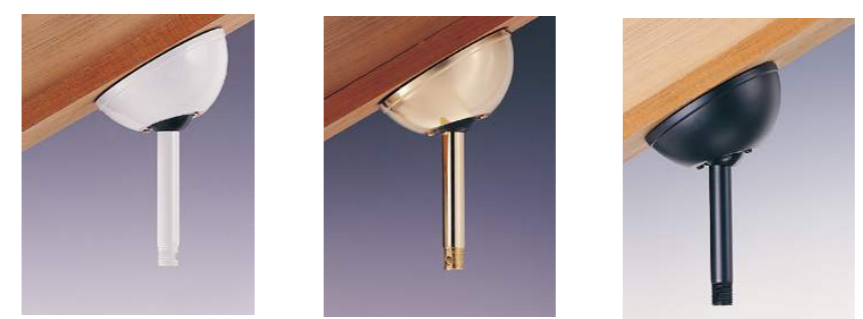

SA45 WH   SA45 BN   SA45 OB