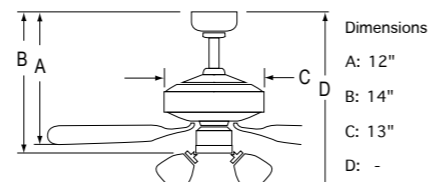

Energy Information at High Speed

Airflow	Power Use	Airflow Efficacy
5478 CFM	62.5 Watts	88 CFM/ Watts