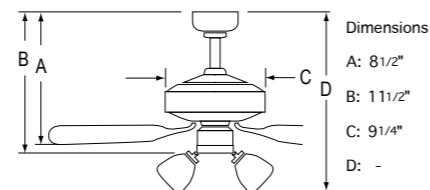

Energy Information at High Speed

Airflow	Power Use	Airflow Efficacy
8077 CFM	70 Watts	115 CFM/ Watts

Torque

The implied minimalism of this fan makes room to show off our advanced engineering technology.

- 52" sweep
- 3 blades
- 11° blade pitch
- 76" lead wire
- 153 x 18 mm motor
- 4" downrod included
- 3 speed / reversible
- Includes hand held remote control- RC8