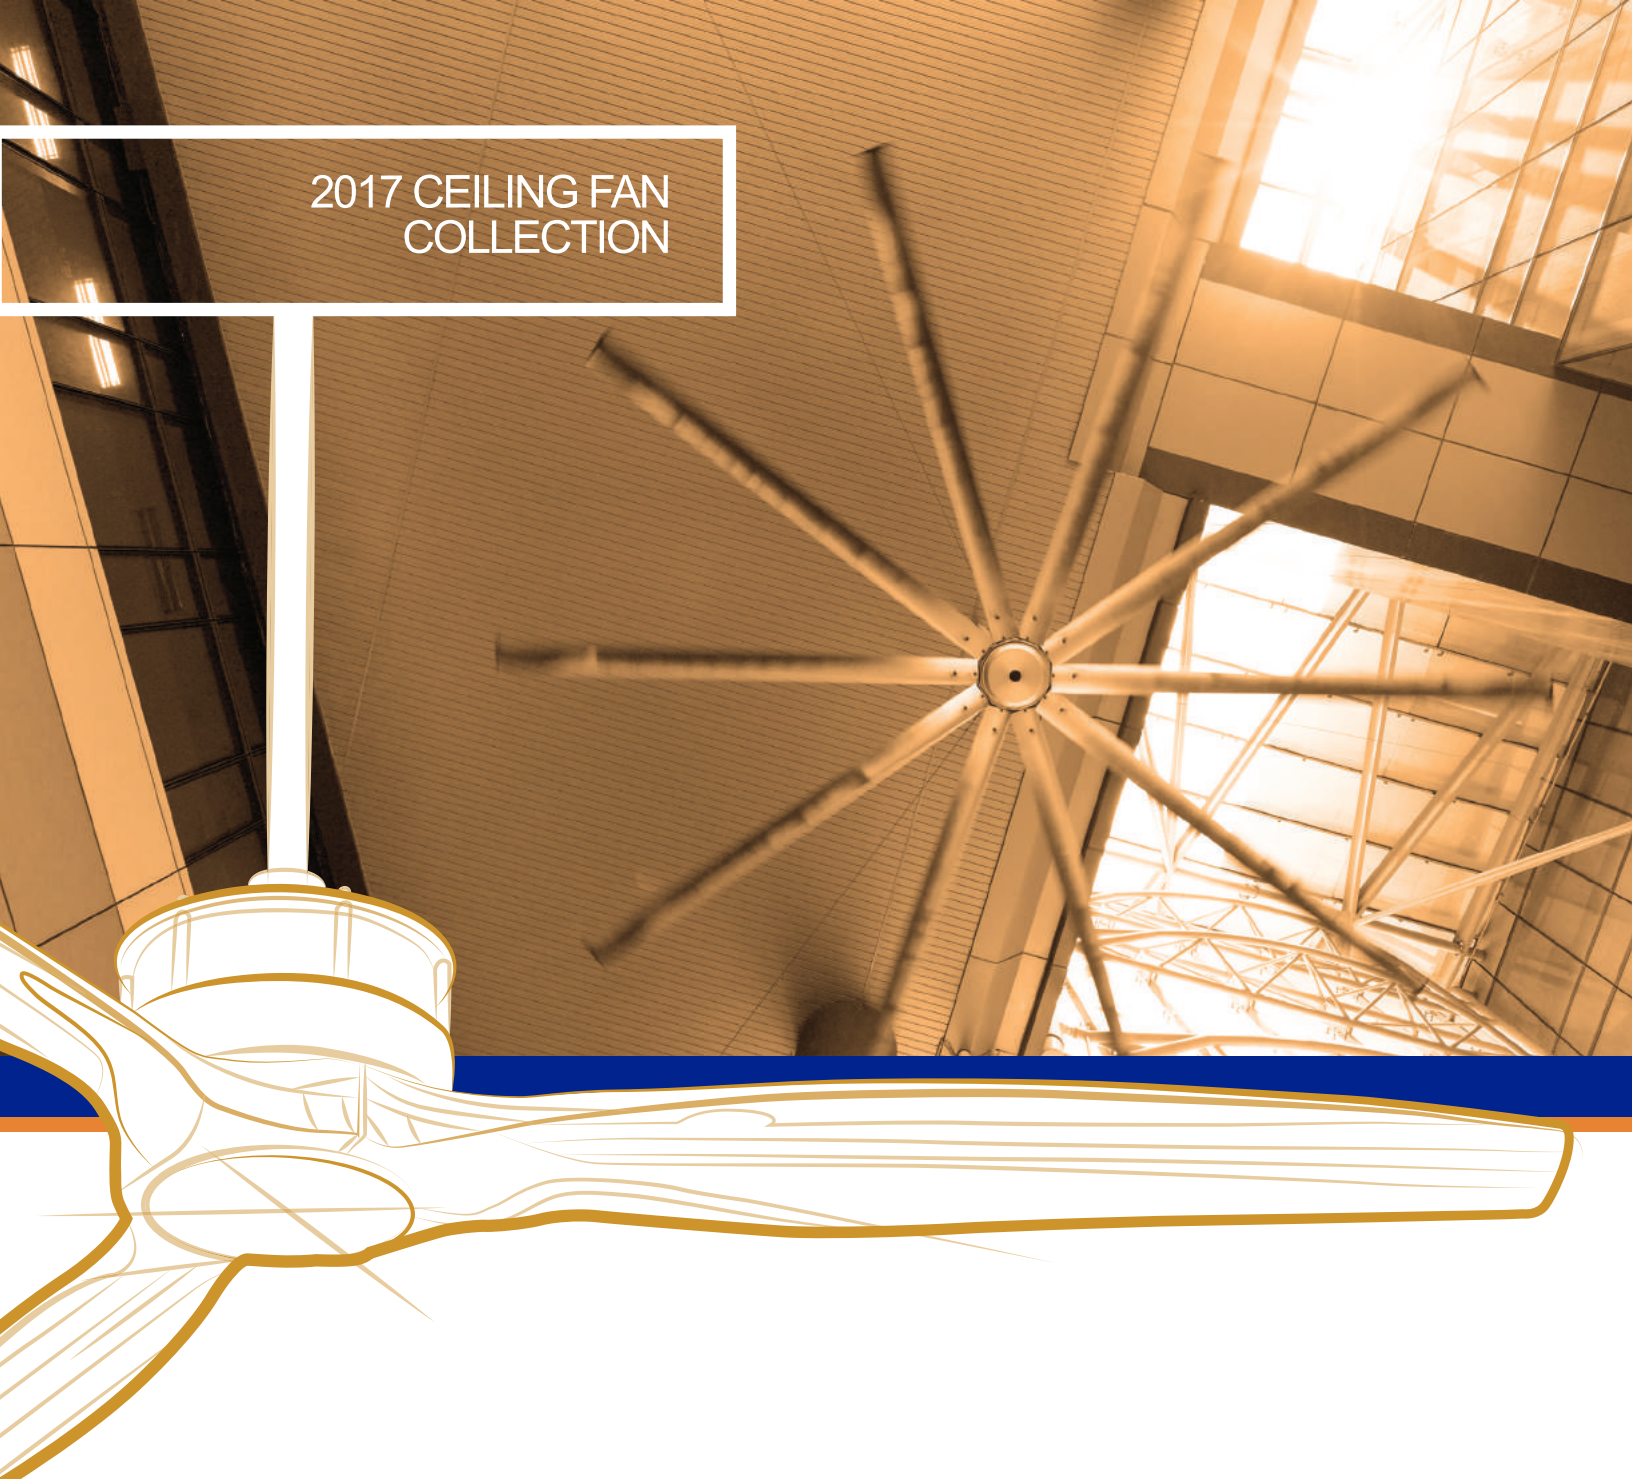

2017 CEILING FAN
COLLECTION