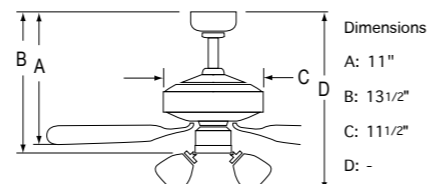

Energy Information at High Speed

Airflow	Power Use	Airflow Efficacy
5334 CFM	53.1 Watts	100 CFM/ Watts