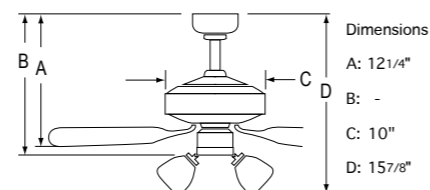

Energy Information at High Speed

Airflow	Power Use	Airflow Efficacy
5860 CFM	63 Watts	93 CFM/ Watts