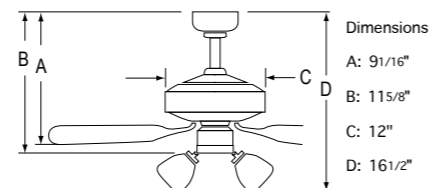

Energy Information at High Speed

Airflow	Power Use	Airflow Efficacy
5270 CFM	62 Watts	85 CFM/ Watts