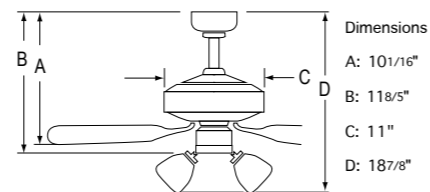

Airflow	Power Use	Airflow Efficacy
5478 CFM	62.5 Watts	88 CFM/ Watts

Atlantic

Bring that cool coastal breeze indoors with The Atlantic.

1057WW
White Finish
White Blades
with 1RP180 Glass

1057OB
Oil Rubbed Bronze Finish
Walnut Blades
with 1RP180 Glass