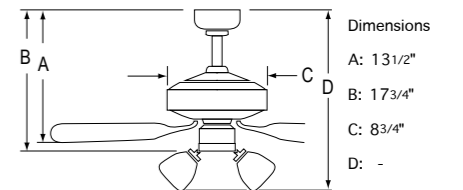

Energy Information at High Speed

Airflow	Power Use	Airflow Efficacy
13200 CFM	46 Watts	286 CFM/ Watts