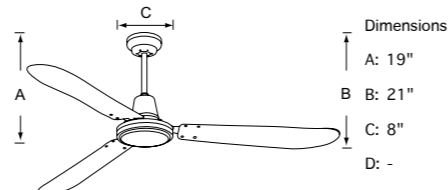

Energy Information at High Speed

Airflow	Power Use	Airflow Efficacy
6900 CFM	72 Watts	95.83 CFM/ Watts