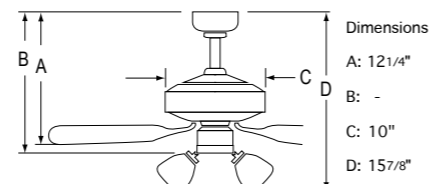

Energy Information at High Speed

Airflow	Power Use	Airflow Efficacy
5594 CFM	60 Watts	93 CFM/ Watts