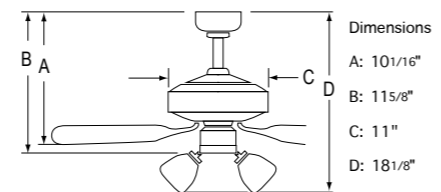

Energy Information at High Speed

Airflow	Power Use	Airflow Efficacy
5373 CFM	62.2 Watts	86 CFM/ Watts