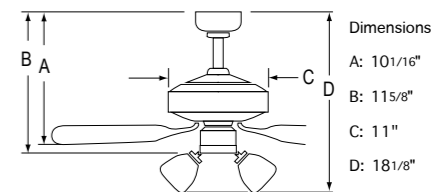

Energy Information at High Speed

Airflow	Power Use	Airflow Efficacy
5373 CFM	62 Watts	90 CFM/ Watts