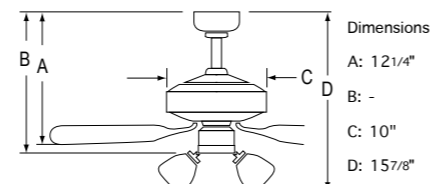

Energy Information at High Speed

Airflow	Power Use	Airflow Efficacy
5260 CFM	66 Watts	79.69 CFM/ Watts