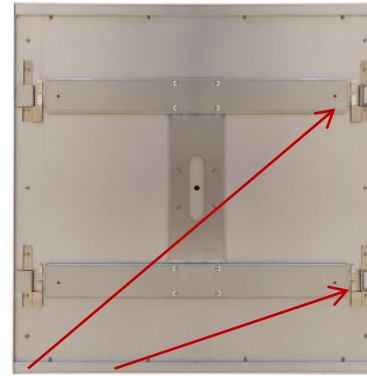

BLINK PLUS Low Profile LED Surface Mount Fixtures

Ultra low profile made for J-Box Installs

Unique quick-lock mounting bracket

ITEM NUMBER	REFERENCE ITEM NO.	WATTS	BULB TYPE	KELVIN	VOLTAGE	FINISH	HOURS	LUMENS	CRI
Blink "Plus"									
62/1051	18W/LED/1X1/FLUSH/3K/WH	18	FLUSH	3000	120/277	WHITE	50000	1300	90
62/1052	22W/LED/1X2/FLUSH/3K/WH	22	FLUSH	3000	120/277	WHITE	50000	1650	90
62/1053	45W/LED/2X2/FLUSH/3K/WH	45	FLUSH	3000	120/277	WHITE	50000	3500	90
62/1054	45W/LED/1X4/FLUSH/3K/WH	45	FLUSH	3000	120/277	WHITE	50000	3600	90
62/1055	22W/LED/5"X24"/FLUSH/3K/WH	22	FLUSH	3000	120/277	WHITE	50000	1600	90
62/1056	30W/LED/5"X 36"/FLUSH/3K/WH	30	FLUSH	3000	120/277	WHITE	50000	2100	90
62/1057	40W/LED/5"X 48"/FLUSH/3K/WH	40	FLUSH	3000	120/277	WHITE	50000	2800	90