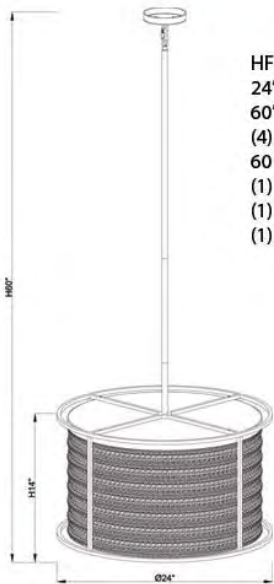

HF-9003-SLV
24"D x 14"H
60" OAH
(4) A-19 SOCKET
60 WATT 120 VOLT
(1) 6" DOWN ROD INCLUDED
(1) 12" DOWN ROD INCLUDED
(1) 24" DOWN ROD INCLUDED