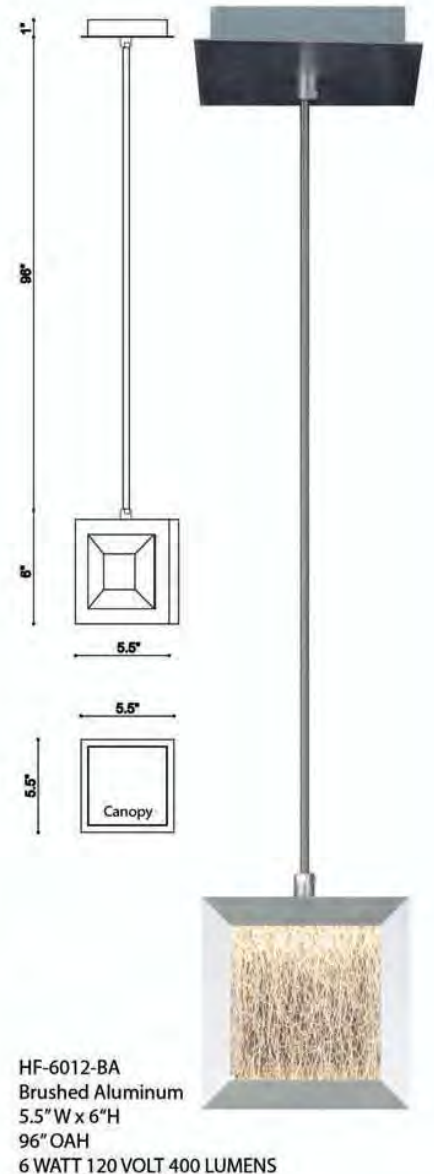

HF-6012-BA
Brushed Aluminum
5.5" W x 6" H
96" OAH
6 WATT 120 VOLT 400 LUMENS
3000K