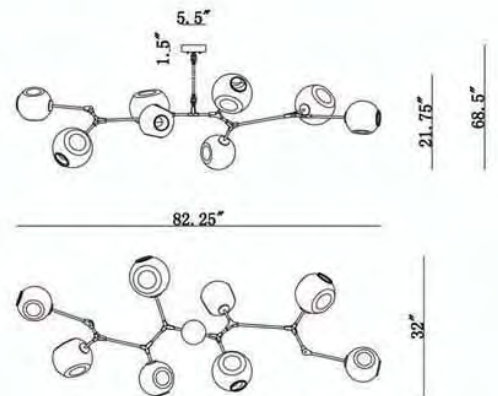

SERIES: HF8088
21.75"H X 82.25"L X 32"W
68.5" OAH
8-60 WATT A-19 BASE 120 VOLT
Adjustable Arms

INCLUDED:
1-6" Down Rod
1-10" Down Rod
1-14" Down Rod
1-18" Down Rod