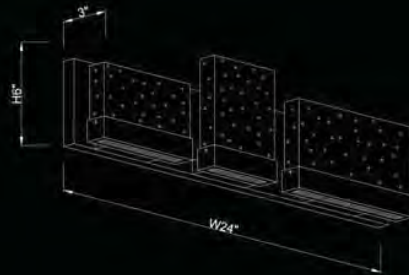

HF3002-PN
18"W x 5"H x 3"EXT
15W/120V LED 1400lm 3000K
Dimmable