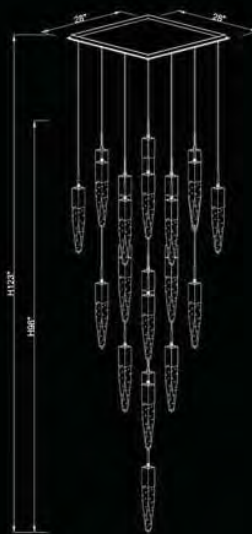

Included:
LED GU-10 Bulbs
ITEM #ALGU106W3K
Dimmable