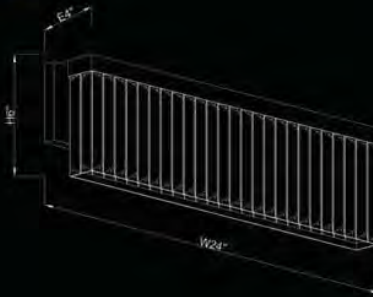

HF4001-PN
10"W X 6"H X 4"EXT
8 WATT 120 VOLT 800 LUMENS
3000K