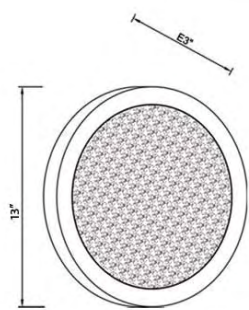

HF5013
13"D x 3"EXT
26.5W/120V LED 2000lm 3500K
Dimmable