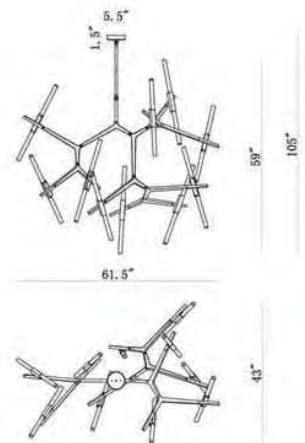

SERIES: HF8060-14
59"H x 61.5"L x 43"W
105"OAH
(14) G-9 LED DIMMABLE
3000K

Down Rods Included

- (1) 6"   (1) 14"
- (1) 10"   (1) 18"

Wire Length: 12'

INCLUDED
LED G-9 Bulbs
ITEM #G93WLD3
Dimmable