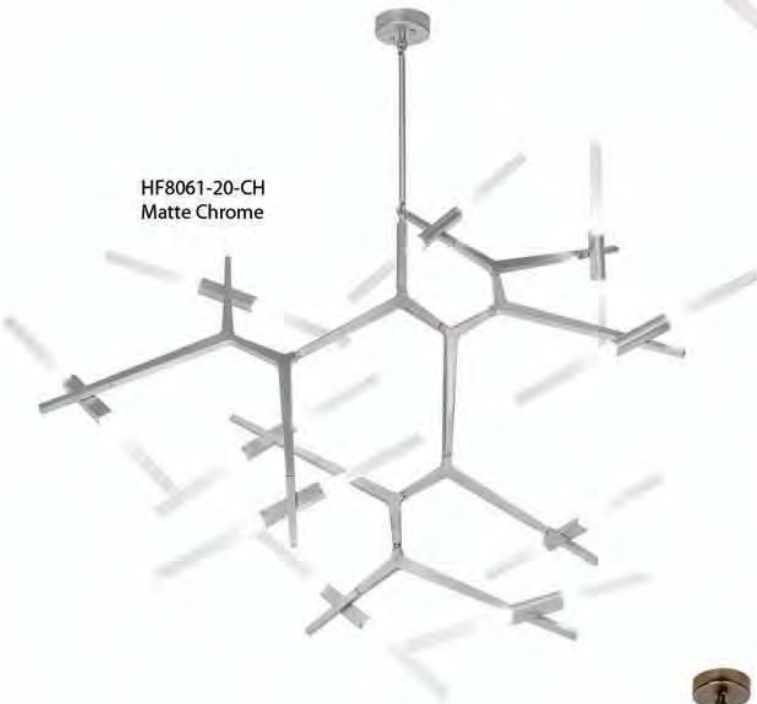

Wire Length: 12'

SAN VICENTE BLVD. 42

HF8061-20-BB
Brushed Brass

HF8061-20-CH
Matte Chrome

HF8061-20-DBZ
Dark Bronze

SERIES: HF8061-20
61.5"L x 59"H x 43"W
105"OAH
(20)G-9 LED DIMMABLE
BULBS INCLUDED 3000K