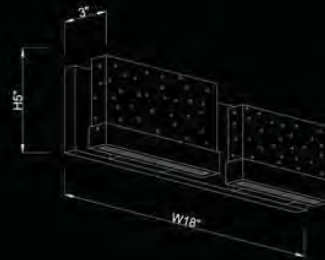

ADA COMPLIANT

HF3004-PN
33"W x 6"H x 3"EXT
27W/120V LED 2400lm 3000K
Dimmable

HF3003-PN
24"W x 6"H x 3"EXT
20W/120V LED 1800lm 3000K
Dimmable

HF3002-PN
18"W x 5"H x 3"EXT
15W/120V LED 1400lm 3000K
Dimmable