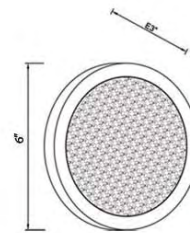

HF5015
6"D x 3"EXT
11.5W/120V LED 860lm 3500K
Dimmable