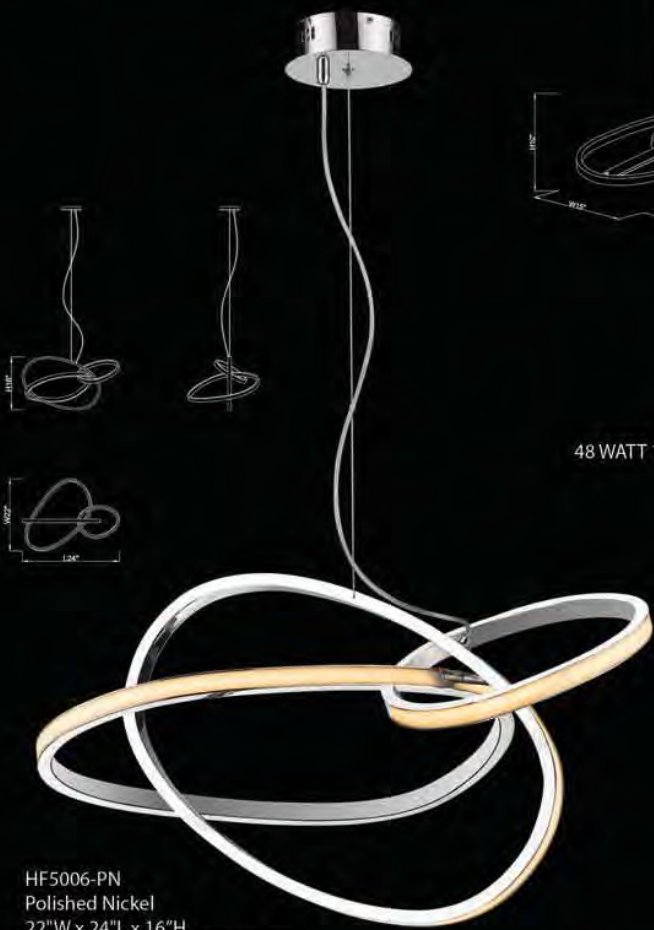

HF5006-PN
Polished Nickel
22"W x 24"L x 16"H
98 WATT 120 VOLT 7000 LUMENS
3500K
Dimmable

HF5007-PN
Polished Nickel
21.5"H x 5"W x 6"EXT
48 WATT 120 VOLT 3500 LUMENS
3500K
Dimmable