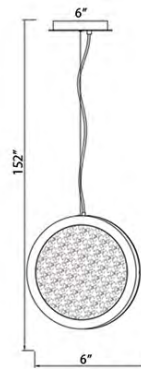

HF5010-PN
Polished Nickel
44"L x 13"H x 2"W
152" OAH
95W/120V LED 6700lm 3500K
Dimmable

HF5011-PN
Polished Nickel
16"H x 10"L x 2"W
152" OAH
32W/120V LED 2360lm 3500K
Dimmable

HF5020-PN

HF5018-PN

HF5014-PN