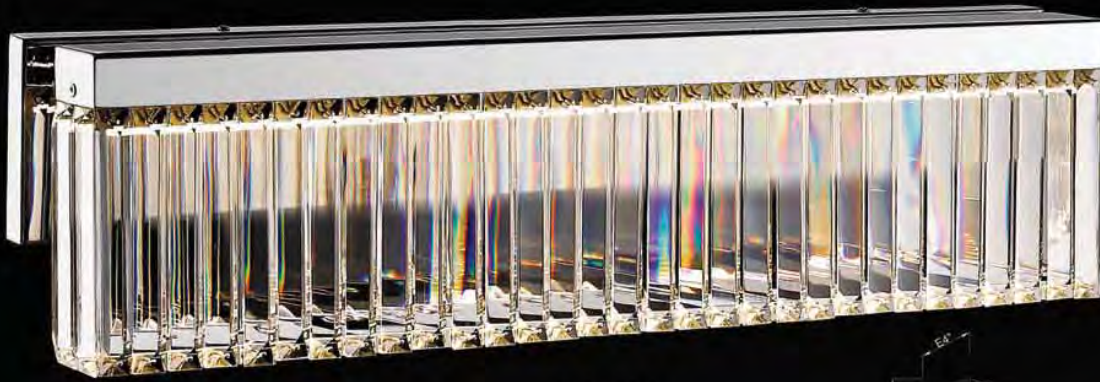

HF4003-PN
30"W X 6"H X 4"EXT
37 WATT 120 VOLT 3000 LUMENS
3000K