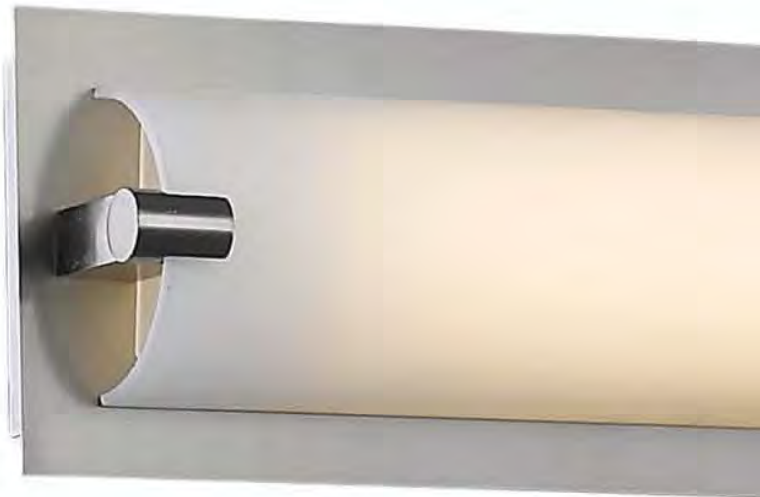

* WHITE GLASS DIFFUSER

HF1116-BN
 38"L x 2"EXT x 4"H
 45W/120V LED 3600lm 3000K
 Dimmable

HF1115-BN
 26"L x 2"EXT x 4"H
 30W/120V LED 2400lm 3000K
 Dimmable

HF1114-BN
 15.5"L x 2"EXT x 4"H
 15W/120V LED 1200lm 3000K
 Dimmable