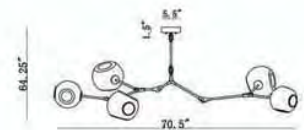

INCLUDED:
1-6" Down Rod
1-10" Down Rod
1-14" Down Rod
1-18" Down Rod

HF8082-DBZ
Dark Bronze

HF8082-BB
Brushed Brass

HF8082-CH
Matte Chrome

SERIES: HF8082
17.75"H X 17"W
11" EXT
2-60 WATT A-19 BASE 120 VOLT