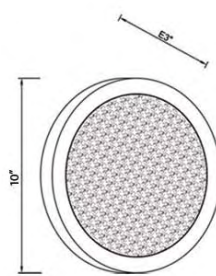

HF5013
13"D x 3"EXT
26.5W/120V LED 2000lm 3500K
Dimmable

HF5012
10"D x 3"EXT
20.5W/120V LED 1500lm 3500K
Dimmable

HF5015
6"D x 3"EXT
11.5W/120V LED 860lm 3500K
Dimmable

HF5010-PB
Polished Brass
44"L x 13"H x 2"W
152" OAH
95W/120V LED 6700lm 3500K
Dimmable