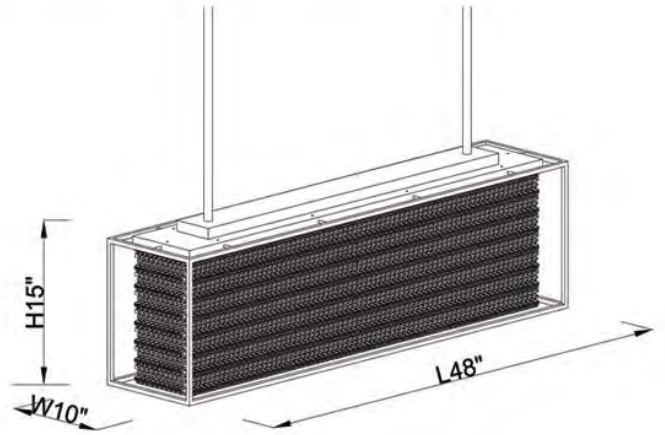

FOUNTAIN AVE. 50

HF-9000-SLV
 15"H 10"W 48"L
 98" OAH
 (6) A-19 SOCKET
 60 WATT 120 VOLT
 (1) 40" DOWN ROD INCLUDED
 (2) 20" DOWN RODS INCLUDED

HF9002-SLV
 16"H X 8"W X 5"EXT
 (2) E12 BASE SOCKETS
 60 WATT 120 VOLT