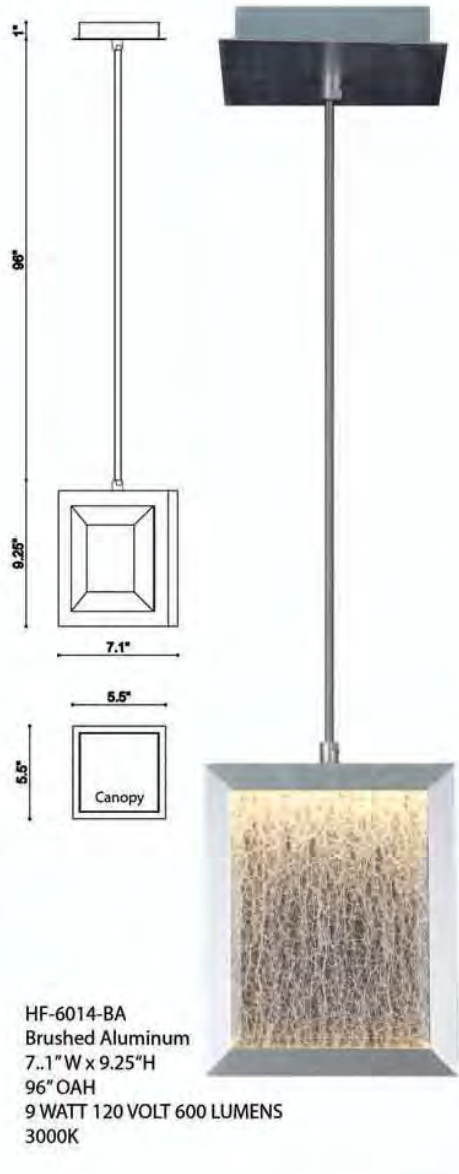

AVENUE LED
New Dimmable AC
Driverless Technology

ADA COMPLIANT

RECOMMENDED DIMMER BRAND	MODEL NUMBER
Lutron	NOVA NLV-600-WH, MAESTRO MAELV-600-WH, DIVA DVELV-303P-WH, RADIO RA2 RRD-6ND-WH
Leviton	VIZIA DECORA CAT-NO VPE06-1LZ, ILLUMATECH SLIDE DIMMER IPE04-1LZ, DECORA DSE06-102