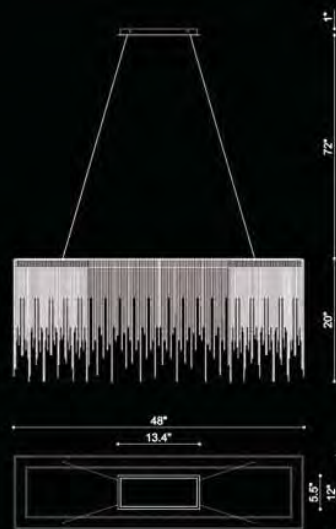

HF1201-CH-LED
48"L x 12"W x 20"H
72"OAH
125 WATT 120 VOLT
11200 LUMENS 80 CRI
3000K Dimmable LED

AVENUE LED
New Dimmable AC
Driverless Technology

RECOMMENDED DIMMER BRAND	MODEL NUMBER
Lutron	NOVA NLV-600-WH, MAESTRO MAELV-600-WH, DIVA DVELV-303P-WH, RADIO RA2 RRD-6ND-WH
Leviton	VIZIA DECORA CAT-NO.VPE06-1LZ, ILLUMATECH SLIDE DIMMER IPE04-1LZ, DECORA D5E06-10Z

FOUNTAIN AVE. 46