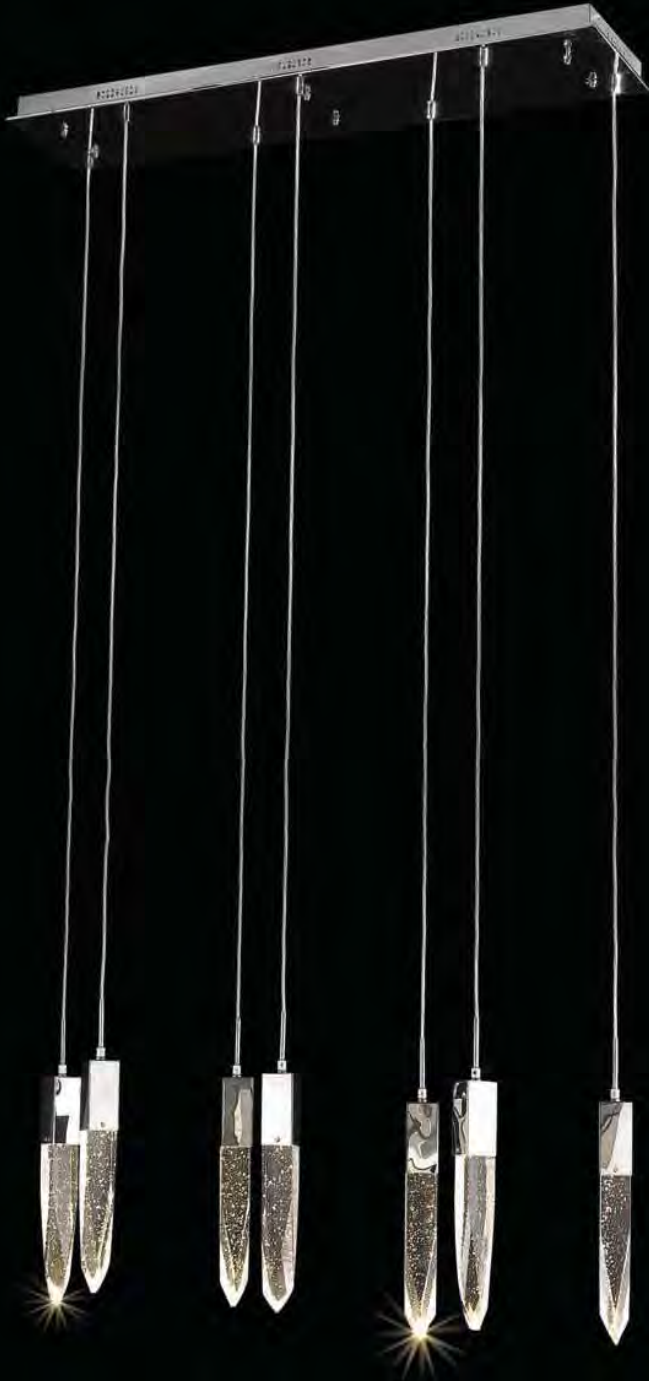

HF1900-7-AP-CH
Polished Chrome
47"L x 11"W
130"OAH
(7) GU10 BASE LED 6W 120V 3000k
Dimmable Bulbs Included