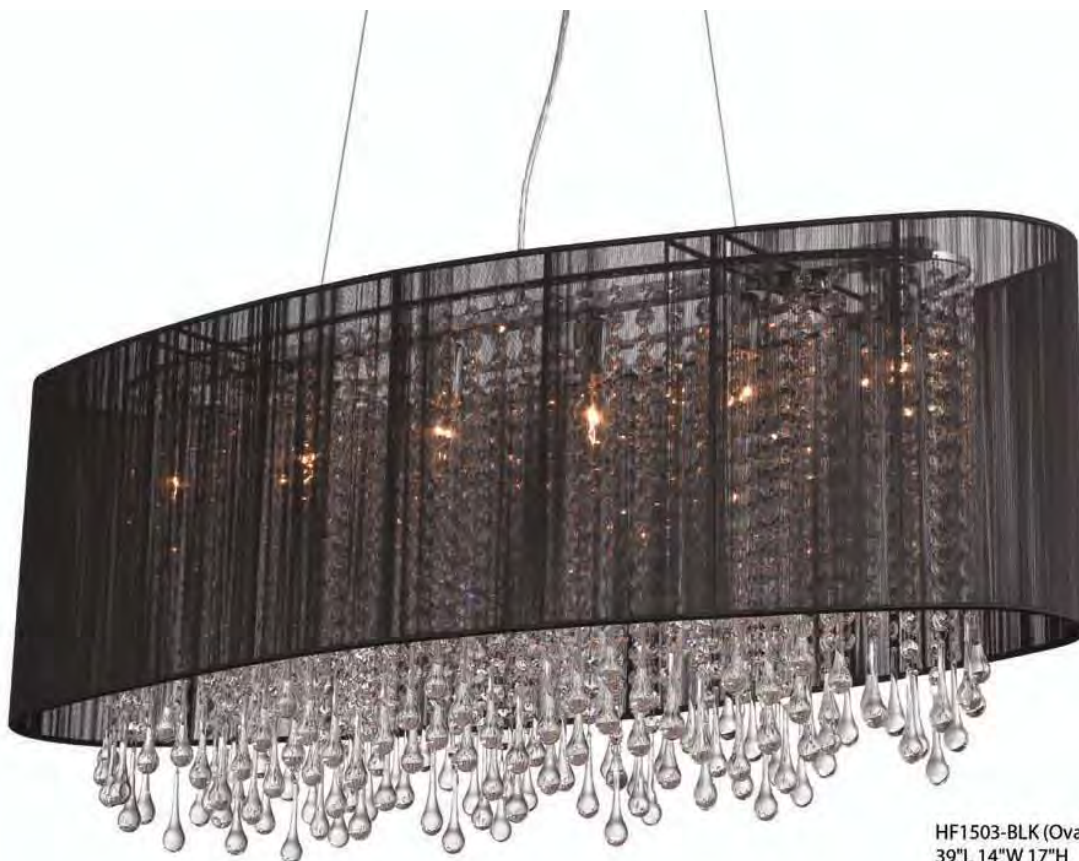

HF1503-BLK (Oval)
39"L 14"W 17"H
Tear Drop Crystal
(6) E12 BASE 40W 120v BULBS