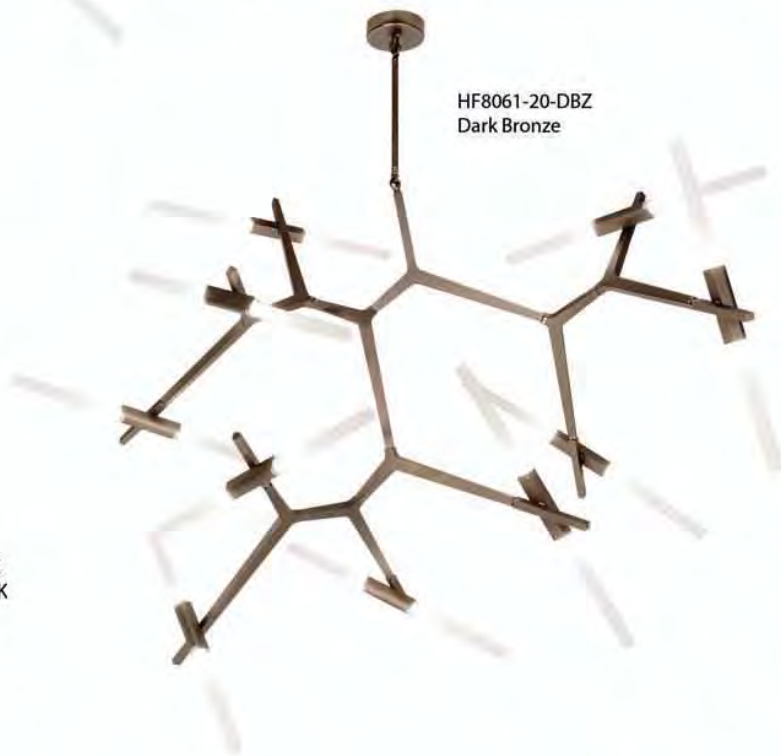

Wire Length: 12'

SAN VICENTE BLVD. 42

HF8061-20-BB
Brushed Brass

HF8061-20-CH
Matte Chrome

HF8061-20-DBZ
Dark Bronze

SERIES: HF8061-20
61.5"L x 59"H x 43"W
105"OAH
(20)G-9 LED DIMMABLE
BULBS INCLUDED 3000K