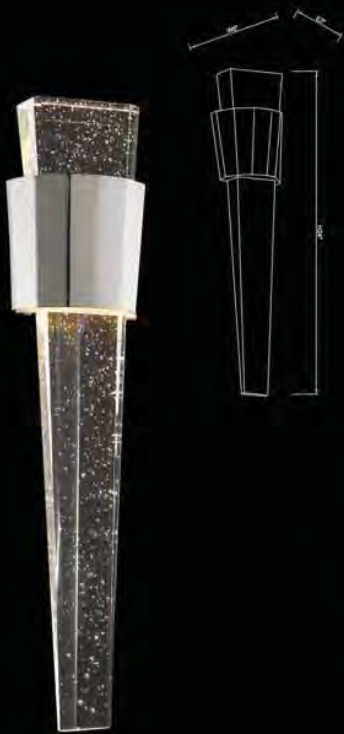

HF3010-PN
6"W x 24"H x 3"EXT
10W/120V LED 850lm 3000K
Dimmable