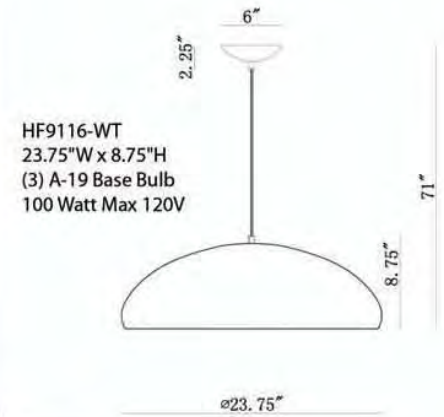

HF9116-WT
23.75"W x 8.75"H
(3) A-19 Base Bulb
100 Watt Max 120V