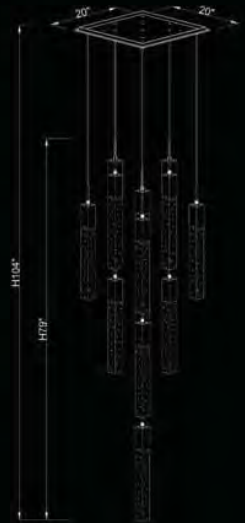

Included:
LED GU-10 Bulbs
ITEM #ALGU106W3K
Dimmable