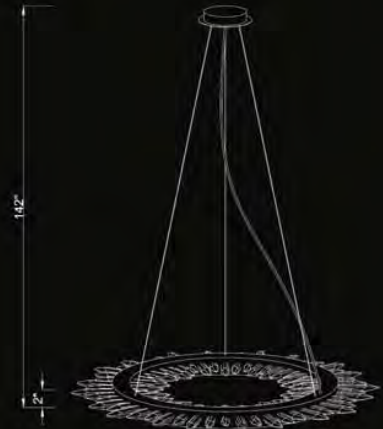

AVENUE LED
New Dimmable AC
Driverless Technology

RECOMMENDED DIMMER BRAND	MODEL NUMBER
Lutron	NOVA NLV-600-WH, MAESTRO MAELV-600-WH, DIVA DVELV-303P-WH, RADIO RA2 RRD-6ND-WH
Leviton	VIZIA DECORA CAT-NO VPE06-1LZ, ILLUMATECH SLIDE DIMMER IPE04-1LZ, DECORA DSE06-10Z