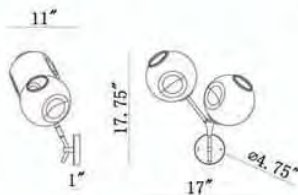

INCLUDED:
1-6" Down Rod
1-10" Down Rod
1-14" Down Rod
1-18" Down Rod

HF8082-DBZ
Dark Bronze

HF8082-BB
Brushed Brass

HF8082-CH
Matte Chrome

SERIES: HF8082
17.75"H X 17"W
11" EXT
2-60 WATT A-19 BASE 120 VOLT