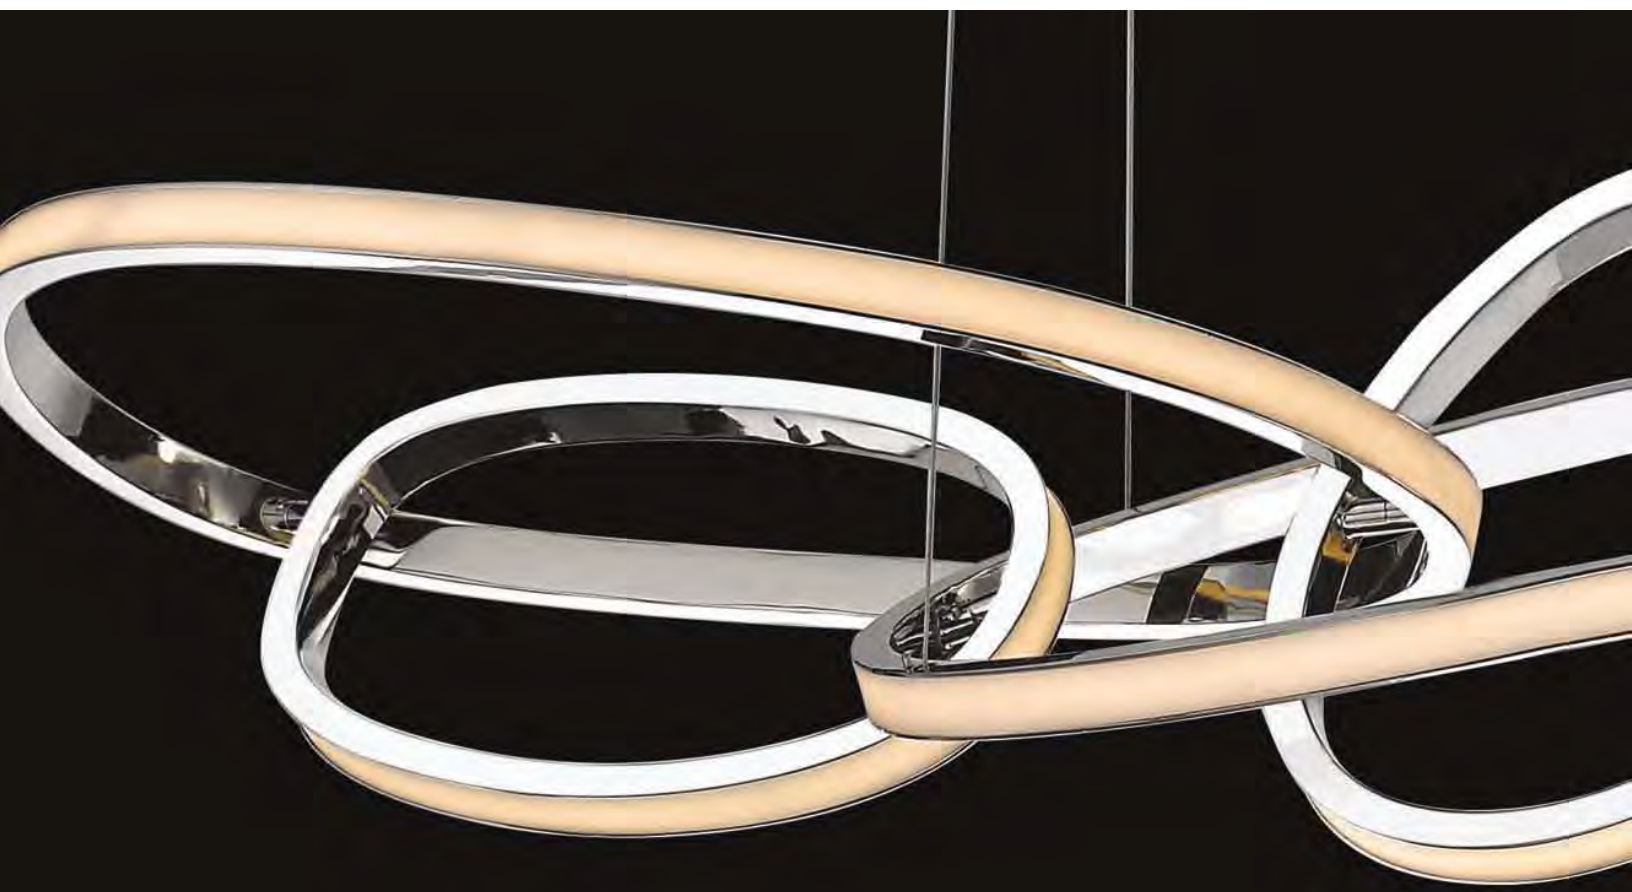

AVENUE LIGHTING²⁰¹⁷

STEP INTO THE LIGHT

Avenue Lighting, a manufacturer of unique, modern, and transitional chandeliers with over 30 years in the industry.

Finding the perfect lighting fixture for your home or business is essential for the ambiance you are trying to achieve. Avenue Lighting believes in creating more than just a lighting fixture, we are creating luxury jewelry for any room or living space. Our variety of collections are created with the highest quality and are inspired from all around the world.