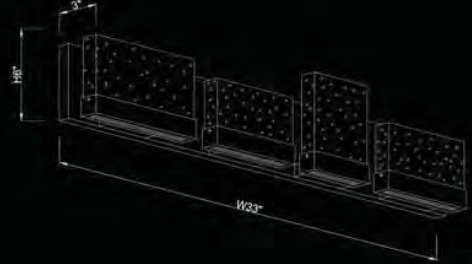

HF3003-PN
24"W x 6"H x 3"EXT
20W/120V LED 1800lm 3000K
Dimmable