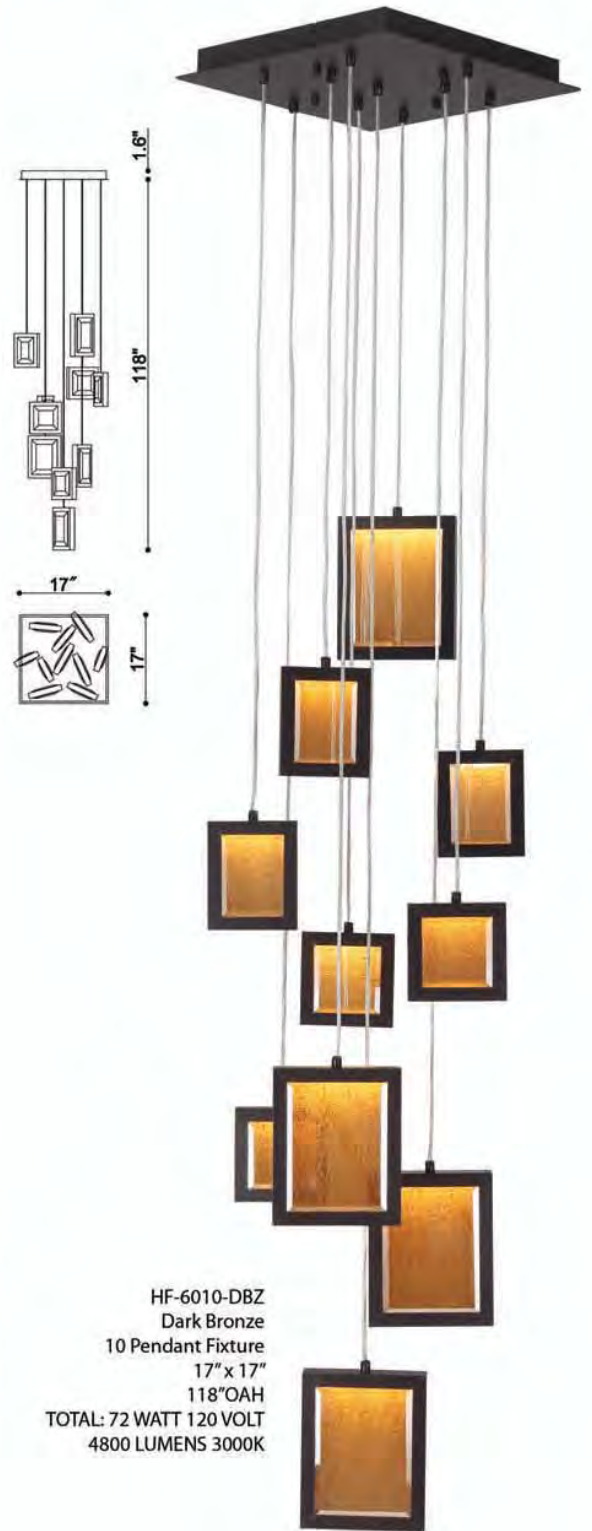

AVENUE LED

New Dimmable AC
Driverless Technology

RECOMMENDED DIMMER BRAND	MODEL NUMBER
Lutron	NOVA NLV-600-WH, MAESTRO MAELV-600-WH, DIVA DVELV-303P-WH, RADIO RA2 RRD-6ND-WH
Leviton	VIZIA DECORA CAT-NO.VPE06-1LZ, ILLUMATECH SLIDE DIMMER IPE04-1LZ, DECORA DSE06-10Z

BRENTWOOD