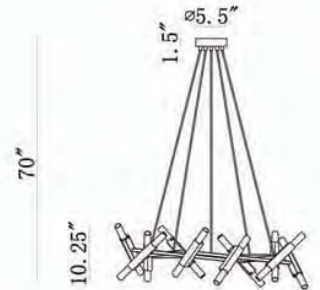

Down Rods Included

- (1) 6" (1) 14"
- (1) 10" (1) 18"

Wire Length: 12'

INCLUDED
LED G-9 Bulbs
ITEM #G93WLD3
Dimmable

HF6016-PN
 54" L x 24.75" W x 10.25" H
 70" OAH
 Adjustable Arms
 (16) LED G9 BASE BULBS INCLUDED
 Dimmable