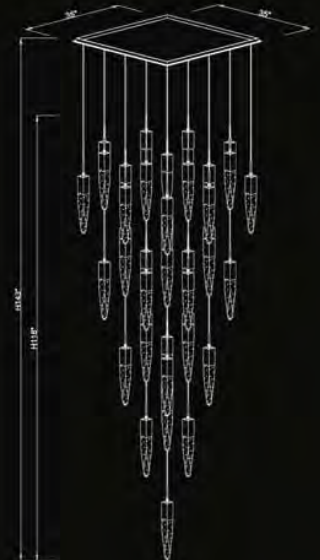

Included:
 LED GU-10 Bulbs
 ITEM #ALGU106W3K
 Dimmable

HF1901-1-AP-DBZ
 Dark Bronze
 5" SQUARE CANOPY
 2" W 27" H
 (1) GU10 BASE LED 6W 120V 3000K
 Dimmable Bulb Included

HF1903-41-AP-DBZ
 Dark Bronze
 35" W 143" H
 250 Watts
 (41) GU10 BASE LED 6W 120V 3000K
 Dimmable Bulbs Included