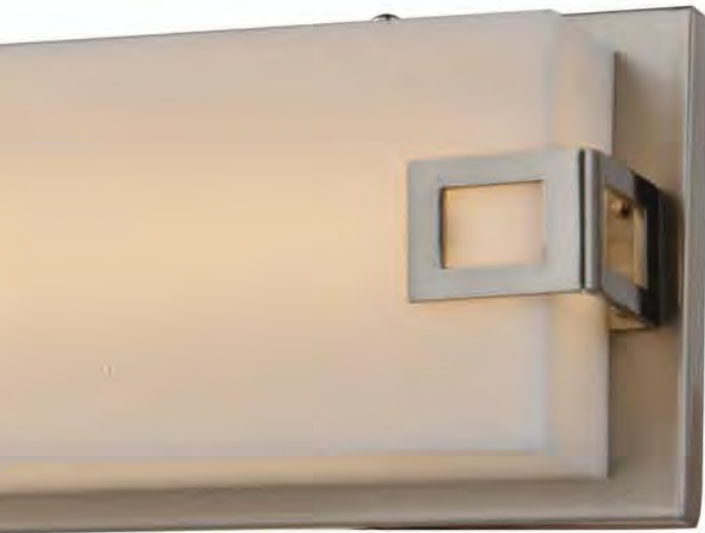

AVENUE LED
New Dimmable AC
Driverless Technology

RECOMMENDED DIMMER BRAND	MODEL NUMBER
Lutron	NOVA NLV-600-WH, MAESTRO MAELV-600-WH, DIVA DVELV-303P-WH, RADIO RA2 RRD-6ND-WH
Leviton	VIZIA DECORA CAT-NO.VPE06-1LZ, ILLUMATECH SLIDE DIMMER IPE04-1LZ, DECORA DSE06-10Z