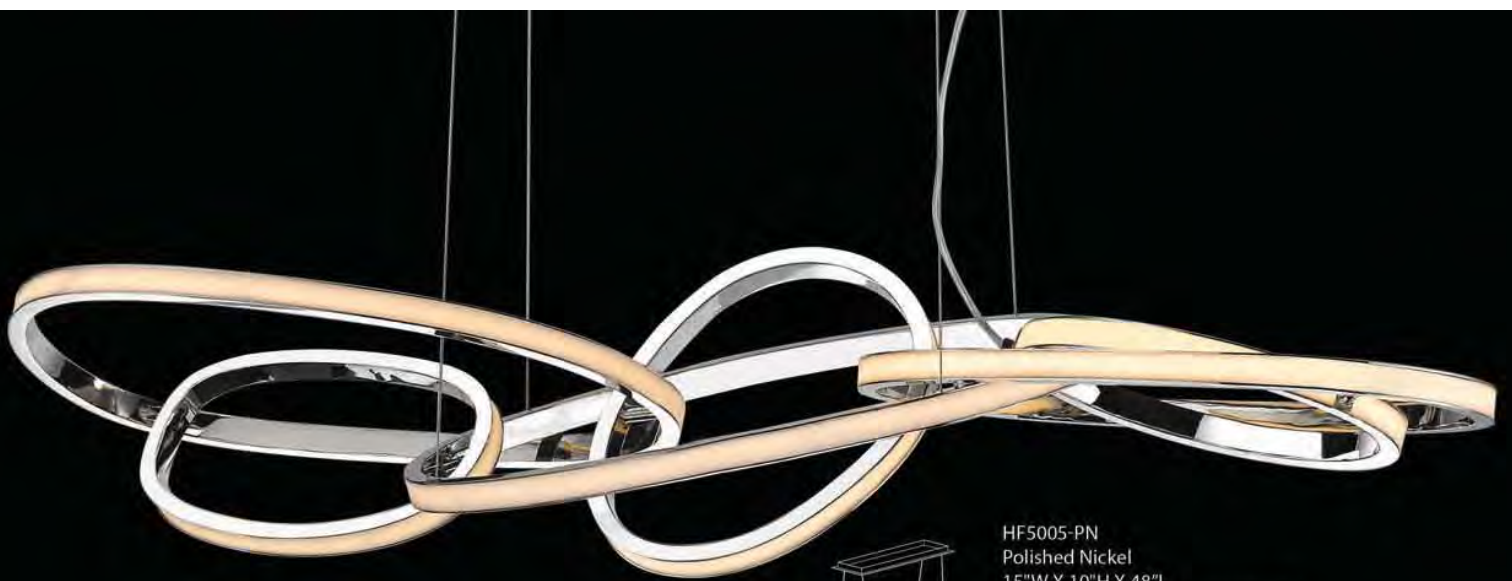

HF5005-PN
Polished Nickel
15"W X 10"H X 48"L
170 WATT 120 VOLT 12000 LUMENS
3500K
Dimmable