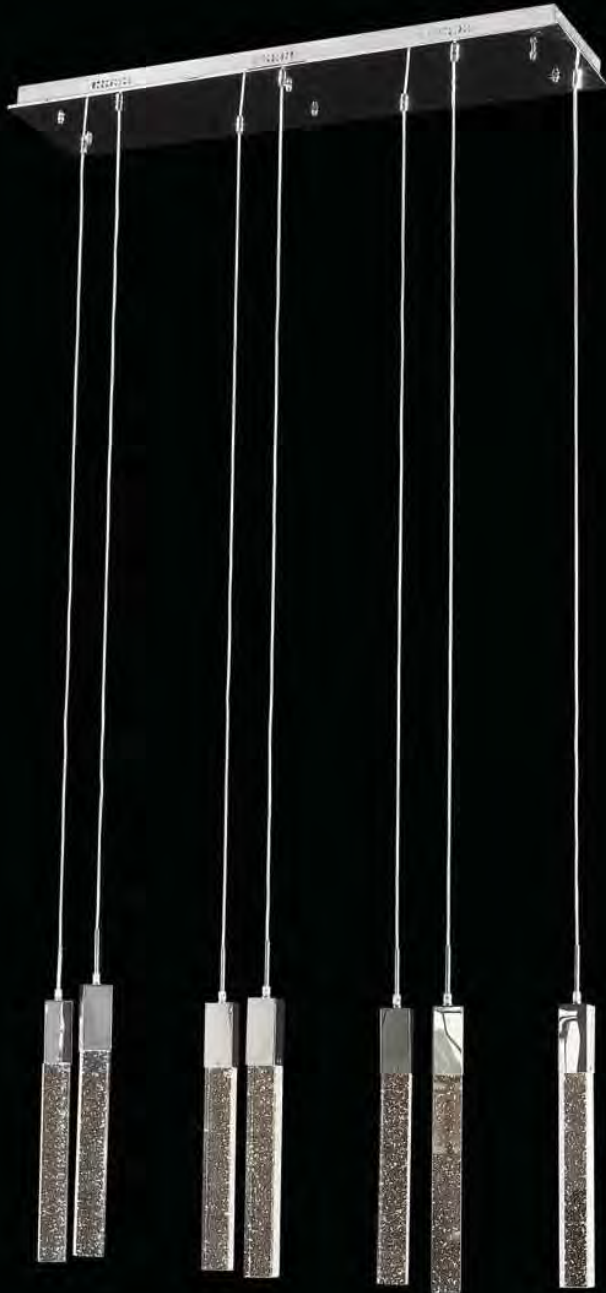

HF1900-7-GL-CH
Polished Chrome
47"L x 11"W
130°OAH
(7) GU10 BASE LED 6W 120V 3000k
Dimmable Bulbs Included