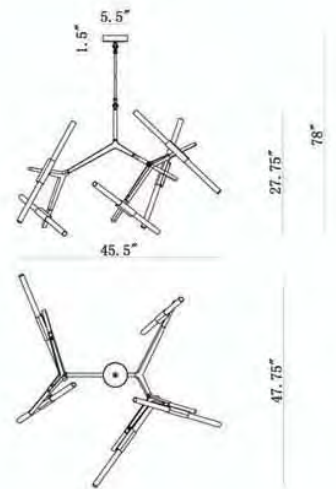

SERIES: HF8059-10
45.5"W x 27.75"H x 47.75"D
78" OAH
(10) G-9 LED DIMMABLE
3000K

Down Rods Included

- (1) 6"   (1) 14"
- (1) 10"   (1) 18"

Wire Length: 12'