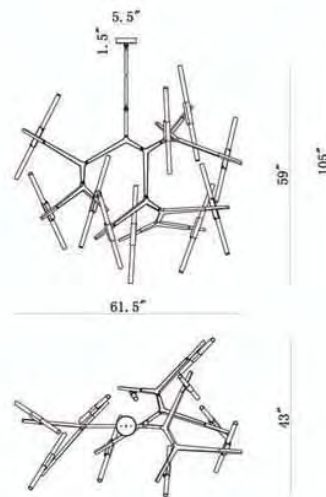

INCLUDED
LED G-9 Bulbs
ITEM #G93WLD3
Dimmable