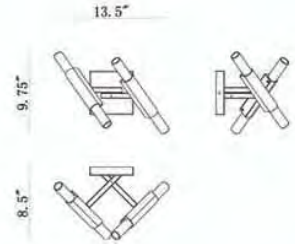

HF8060-14-BB
Brushed Brass