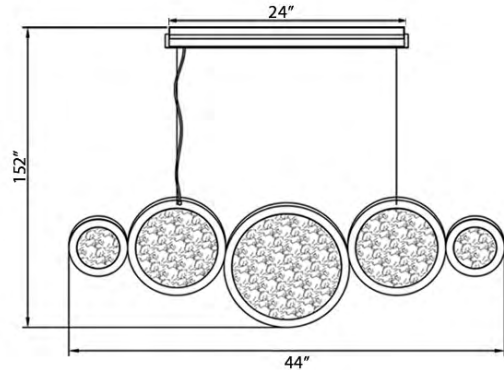

HF5011-PN
Polished Nickel
16"H x 10"L x 2"W
152" OAH
32W/120V LED 2360lm 3500K
Dimmable