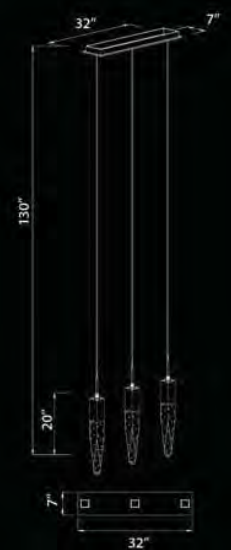

Included:
LED GU-10 Bulbs
ITEM #ALGU106W3K cULus
Dimmable