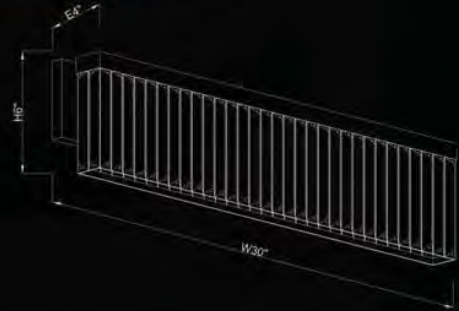

HF4010-PN
 57"L X 13"W X 13"H
 54"OAH
 (10) G9 BASE 40 WATT 120 VOLT
 Bulbs Not Included
 CANOPY 16"L x 4.5"W x 3.25"H

Available Upgrade:
 LED G-9 Bulbs
 ITEM #G93WLD3
 Dimmable

BROADWAY 12

HF4003-PN
30"W X 6"H X 4"EXT
37 WATT 120 VOLT 3000 LUMENS
3000K