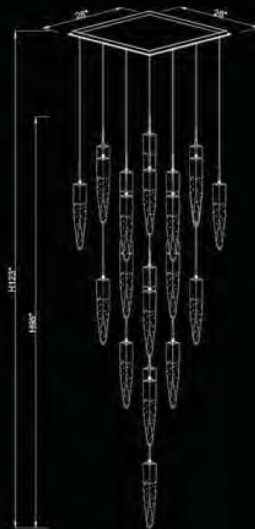

Included:
LED GU-10 Bulbs
ITEM #ALGU106W3K
Dimmable