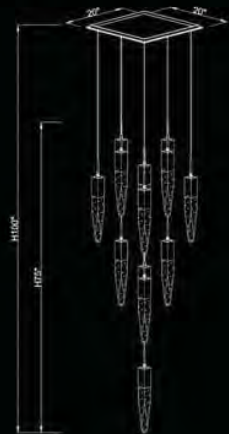

HF1905-13-AP-CH
Polished Chrome
20"W 100"H
80 Watts
(13) GU10 BASE LED 6W 120V 3000k
Dimmable Bulbs Included

Included:
LED GU-10 Bulbs
ITEM #ALGU106W3K
Dimmable