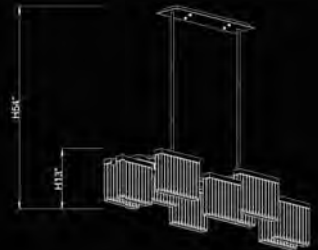

Available Upgrade:
LED G-9 Bulbs
ITEM #G93WLD3
Dimmable

BROADWAY 12