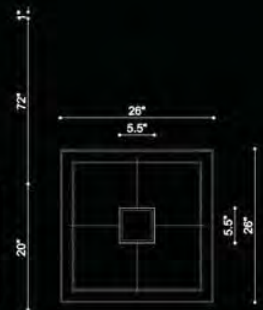

AVENUE LED
New Dimmable AC
Driverless Technology

RECOMMENDED DIMMER BRAND	MODEL NUMBER
Lutron	NOVA NLV-600-WH, MAESTRO MAELV-600-WH, DIVA DVELV-303P-WH, RADIO RA2 RRD-6ND-WH
Leviton	VIZIA DECORA CAT-NO.VPE06-1LZ, ILLUMATECH SLIDE DIMMER IPE04-1LZ, DECORA DSE06-10Z

FOUNTAIN AVE. 48