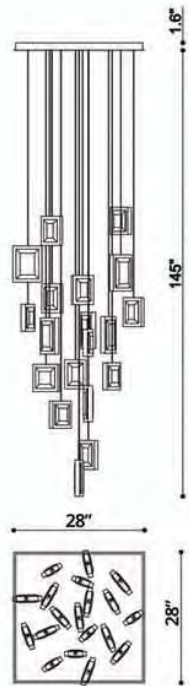

HF-6010-BA
Brushed Aluminum
10 Pendant Fixture
17" x 17"
118" OAH
TOTAL: 72 WATT 120V
4800 LUMENS 3000K

AVENUE LED

New Dimmable AC
Driverless Technology

RECOMMENDED DIMMER BRAND	MODEL NUMBER
Lutron	NOVA NLV-600-WH, MAESTRO MAELV-600-WH, DIVA DVELV-303P-WH, RADIO RA2 RRD-6ND-WH
Leviton	VIZIA DECORA CAT-NO.VPE06-1LZ, ILLUMATECH SLIDE DIMMER IPE04-1LZ, DECORA DSE06-10Z

BRENTWOOD