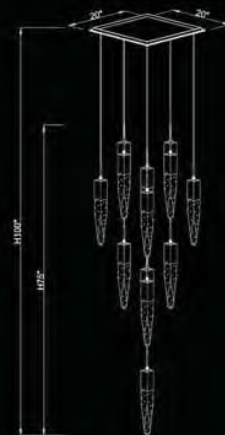

HF1905-13-AP-DBZ
Dark Bronze
20" W 100" H
80 Watts
(13) GU10 BASE LED 6W 120V 3000k
Dimmable Bulbs Included

Included:
LED GU-10 Bulbs
ITEM #ALGU106W3K
Dimmable