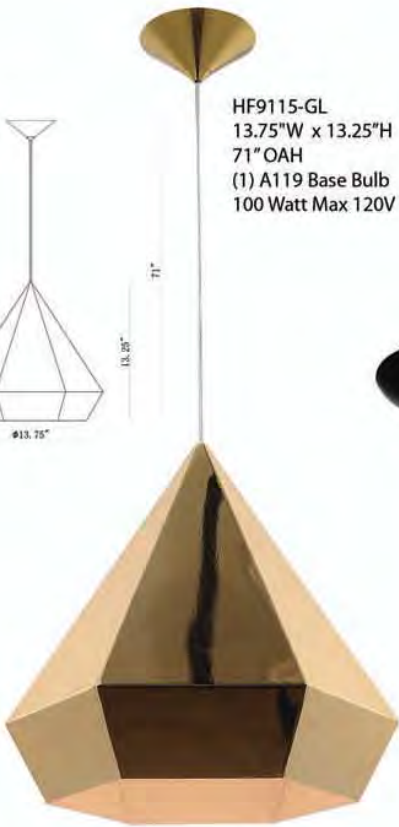

HF1711-CH
47"L 8"H 6"W
14-LED 3000K DIMMABLE
BULB INCLUDED

HF1713-CH
16"W 8"H SQUARE
12-LED 3000K DIMMABLE
BULB INCLUDED

HF1712-CH
16"W 8"H ROUND
12-LED 3000K DIMMABLE
BULB INCLUDED

HF9115-GL
13.75"W x 13.25"H
71" OAH
(1) A119 Base Bulb
100 Watt Max 120V