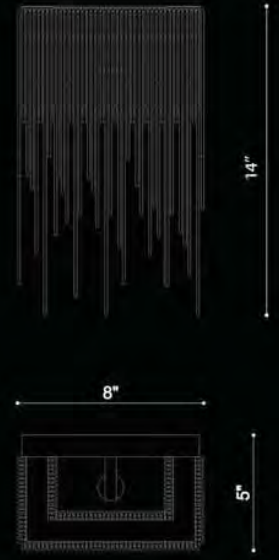

HF1200-GLD
8"W 14"H 5" EXT
(1) E12 BASE 60W 120v BULB