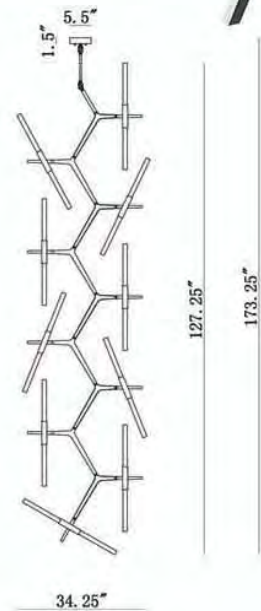

Down Rods Included

- (1) 6"   (1) 14"
- (1) 10"   (1) 18"

Wire Length: 12'