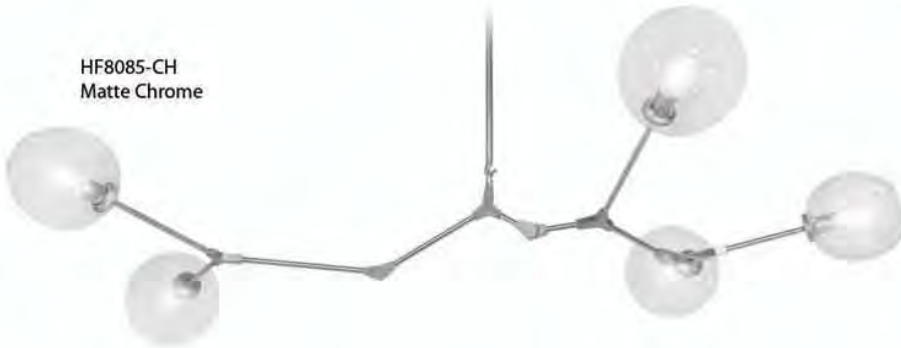

HF8085-CH
Matte Chrome