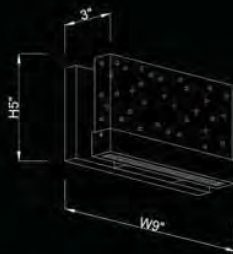

AVENUE LED
New Dimmable AC
Driverless Technology

RECOMMENDED DIMMER BRAND	MODEL NUMBER
Lutron	NOVA NLV-600-WH, MAESTRO MAELV-600-WH, DIVA DVELV-303P-WH, RADIO RA2 RRD-6ND-WH
Leviton	VIZIA DECORA CAT-NO.VPE06-1LZ, ILLUMATECH SLIDE DIMMER IPE04-1LZ, DECORA DSE06-10Z

GLACIER AVE. 18