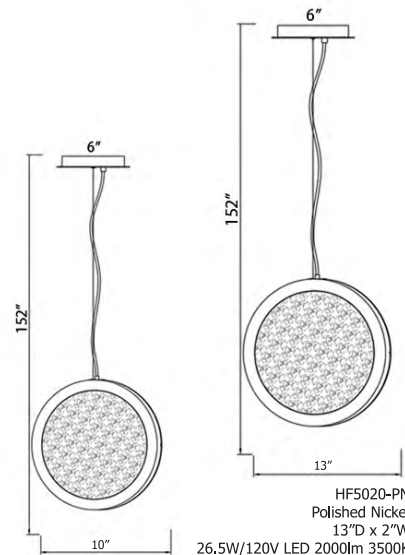

HF5020-PN
Polished Nickel
13"D x 2"W
26.5W/120V LED 2000lm 3500K
Dimmable

HF5018-PN
Polished Nickel
10"D x 2"W
20.5W/120V LED 1500lm 3500K
Dimmable

AVENUE LED
New Dimmable AC
Driverless Technology

RECOMMENDED DIMMER BRAND	MODEL NUMBER
Lutron	NOVA NLV-600-WH, MAESTRO MAELV-600-WH, DIVA DVELV-303P-WH, RADIO RA2 RRD-6ND-WH
Leviton	VIZIA DECORA CAT-NO.VPE06-1LZ, ILLUMATECH SLIDE DIMMER IPE04-1LZ, DECORA DSE06-10Z

BOTTEGA 10