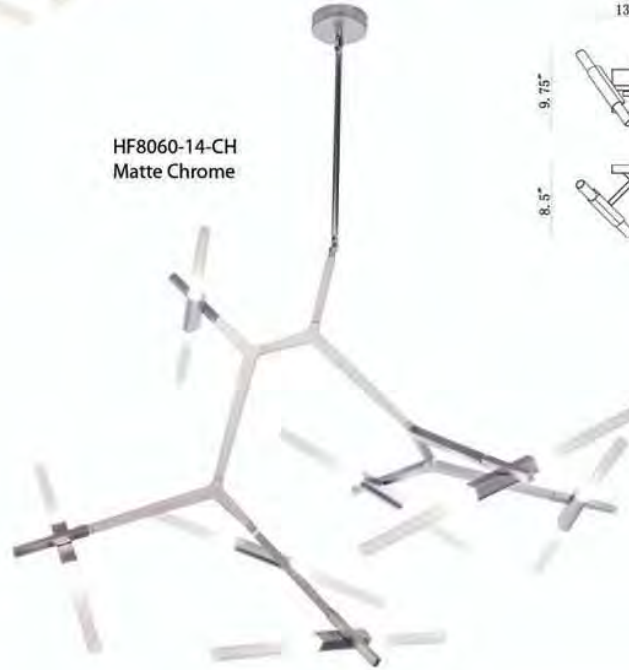

Down Rods Included

- (1) 6" (1) 14"
- (1) 10" (1) 18"

Wire Length: 12'

HF8060-14-DBZ
Dark Bronze

HF8052-DBZ
13.5"W x 9.75"H x 8.5"EXT
Adjustable Arms
(4) LED G9 Base Bulbs Included
Dimmable

*Available in all 3 finishes (DBZ, CH, & BB)