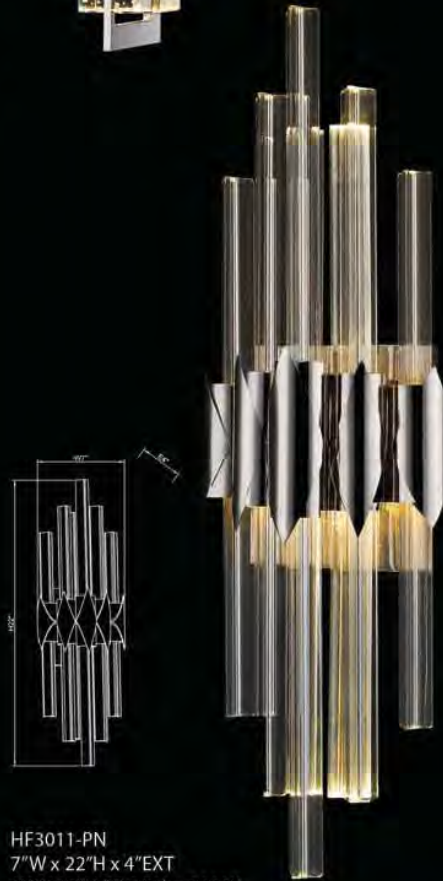

HF3006-PN
11"W x 24"H x 3"EXT
10W/120V LED 850lm 3000K
Dimmable

HF3012-PN
5"W x 17"H x 4"EXT
6W/120V LED 540lm 3000K
Dimmable

HF3007-PN
11"W x 24"H x 3"EXT
10W/120V LED 850lm 3000K
Dimmable

HF3010-PN
6"W x 24"H x 3"EXT
10W/120V LED 850lm 3000K
Dimmable