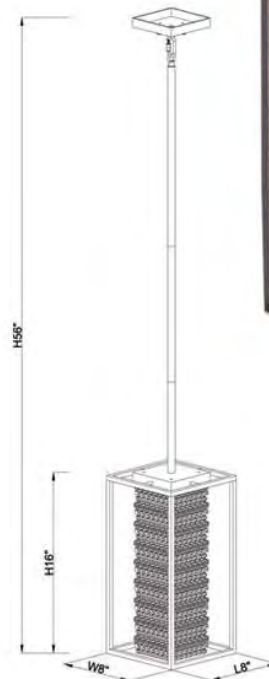

HF-9001-SLV
16"H x 8"W x 8"L
56" OAH
(1) A19 BASE SOCKET
60 WATT 120 VOLT
1-8" DOWN ROD INCLUDED
1-12" DOWN ROD INCLUDED
1-16" DOWN ROD INCLUDED

Available Upgrade:
LED E-12 Bulbs
ITEM #ALE12427S
Dimmable

WHITE MOON ROCK GEM