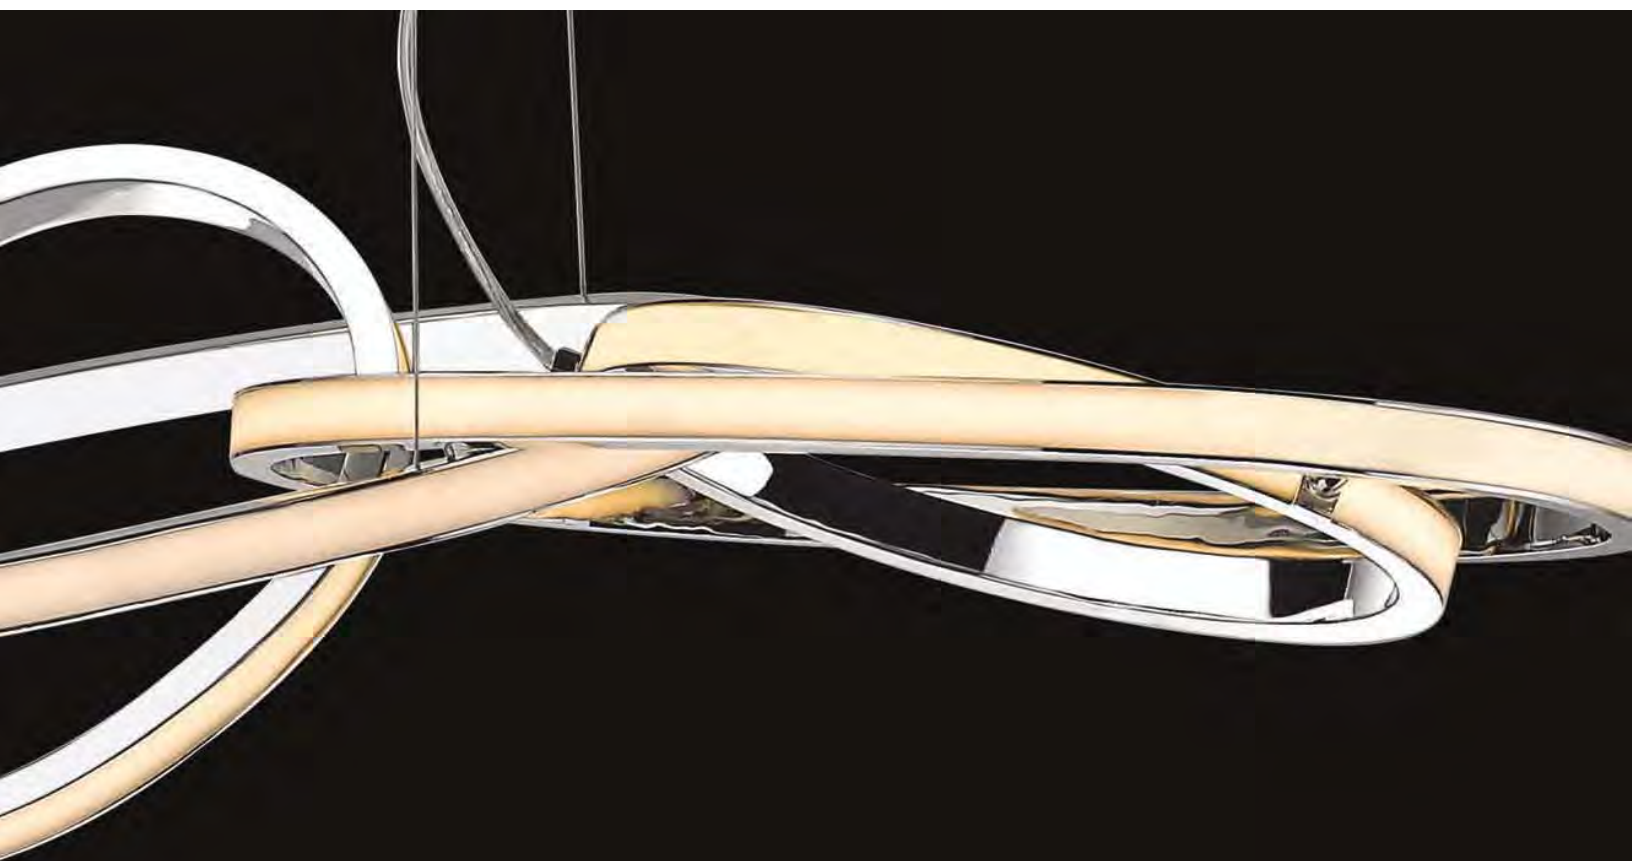

AVENUE LIGHTING²⁰¹⁷

STEP INTO THE LIGHT

Avenue Lighting, a manufacturer of unique, modern, and transitional chandeliers with over 30 years in the industry.

Finding the perfect lighting fixture for your home or business is essential for the ambiance you are trying to achieve. Avenue Lighting believes in creating more than just a lighting fixture, we are creating luxury jewelry for any room or living space. Our variety of collections are created with the highest quality and are inspired from all around the world.