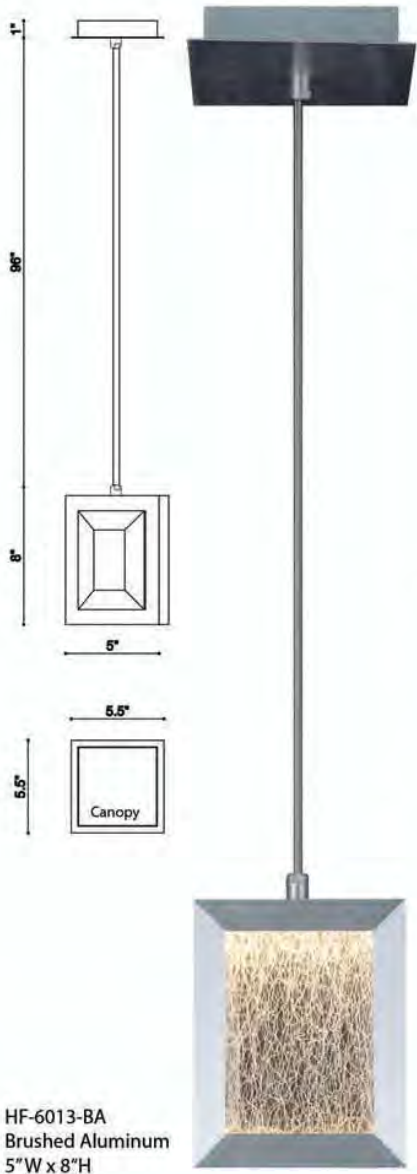

HF-6013-BA
Brushed Aluminum
5" W x 8" H
96" OAH
6 WATT 120 VOLT 400 LUMENS
3000K