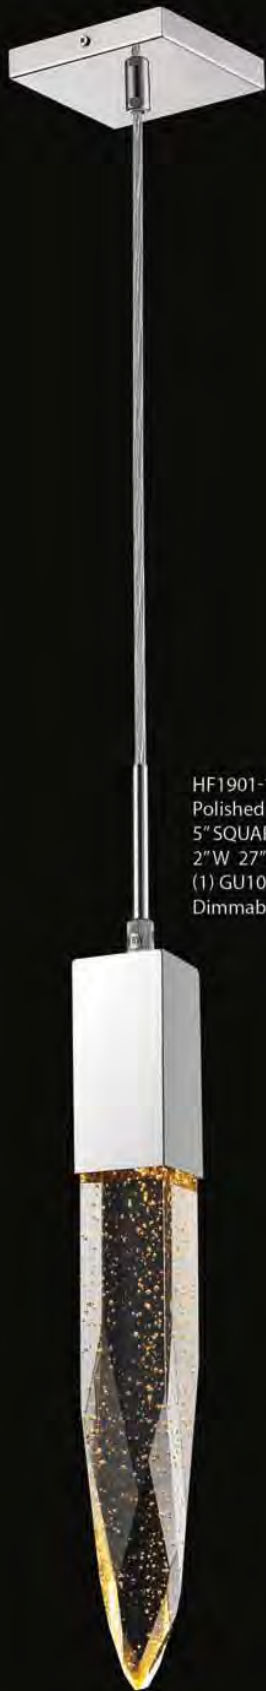

Included:
LED GU-10 Bulbs
ITEM #ALGU106W3K
Dimmable

HF1901-1-AP-CH
 Polished Chrome
 5" SQUARE CANOPY
 2"W 27"H
 (1) GU10 BASE LED 6W 120V 3000K
 Dimmable Bulb Included

HF1903-41-AP-CH
 Polished Chrome
 35"W 143"H
 250 WATTS
 (41) GU10 BASE LED 6W 120V 3000K
 Dimmable Bulbs Included