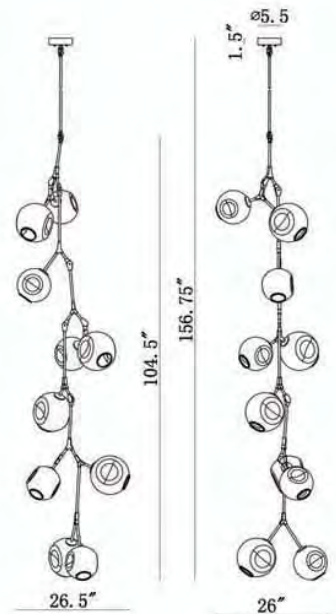

INCLUDED:
1-6" Down Rod
1-10" Down Rod
1-14" Down Rod
1-18" Down Rod

HF8059-10-DBZ
Dark Bronze

HF8059-10-CH
Matte Chrome

HF8059-10-BB
Brushed Brass

SERIES: HF8059-10
45.5"W x 27.75"H x 47.75"D
78" OAH
(10) G-9 LED DIMMABLE
3000K