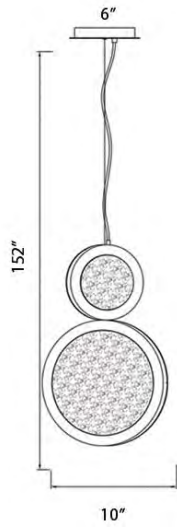

HF5013
13"D x 3"EXT
26.5W/120V LED 2000lm 3500K
Dimmable

HF5012
10"D x 3"EXT
20.5W/120V LED 1500lm 3500K
Dimmable

HF5015
6"D x 3"EXT
11.5W/120V LED 860lm 3500K
Dimmable

HF5010-PB
Polished Brass
44"L x 13"H x 2"W
152" OAH
95W/120V LED 6700lm 3500K
Dimmable

HF5011-PB
Polished Brass
16"H x 10"L x 2"W
152" OAH
32W/120V LED 2360lm 3500K
Dimmable

HF5014-PB
Polished Brass
6"D x 2"W
11.5W/120V LED 860lm 3500K
Dimmable

HF5018-PB
Polished Brass
10"D x 2"W
20.5W/120V LED 1500lm 3500K
Dimmable