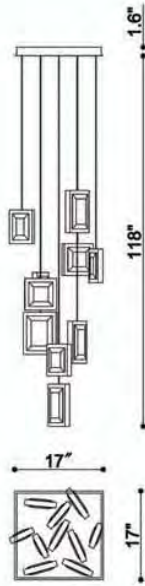

HF-6010-BA
Brushed Aluminum
10 Pendant Fixture
17" x 17"
118" OAH
TOTAL: 72 WATT 120V
4800 LUMENS 3000K

AVENUE LED

New Dimmable AC
Driverless Technology

RECOMMENDED DIMMER BRAND	MODEL NUMBER
Lutron	NOVA NLV-600-WH, MAESTRO MAELV-600-WH, DIVA DVELV-303P-WH, RADIO RA2 RRD-6ND-WH
Leviton	VIZIA DECORA CAT-NO.VPE06-1LZ, ILLUMATECH SLIDE DIMMER IPE04-1LZ, DECORA DSE06-10Z

BRENTWOOD