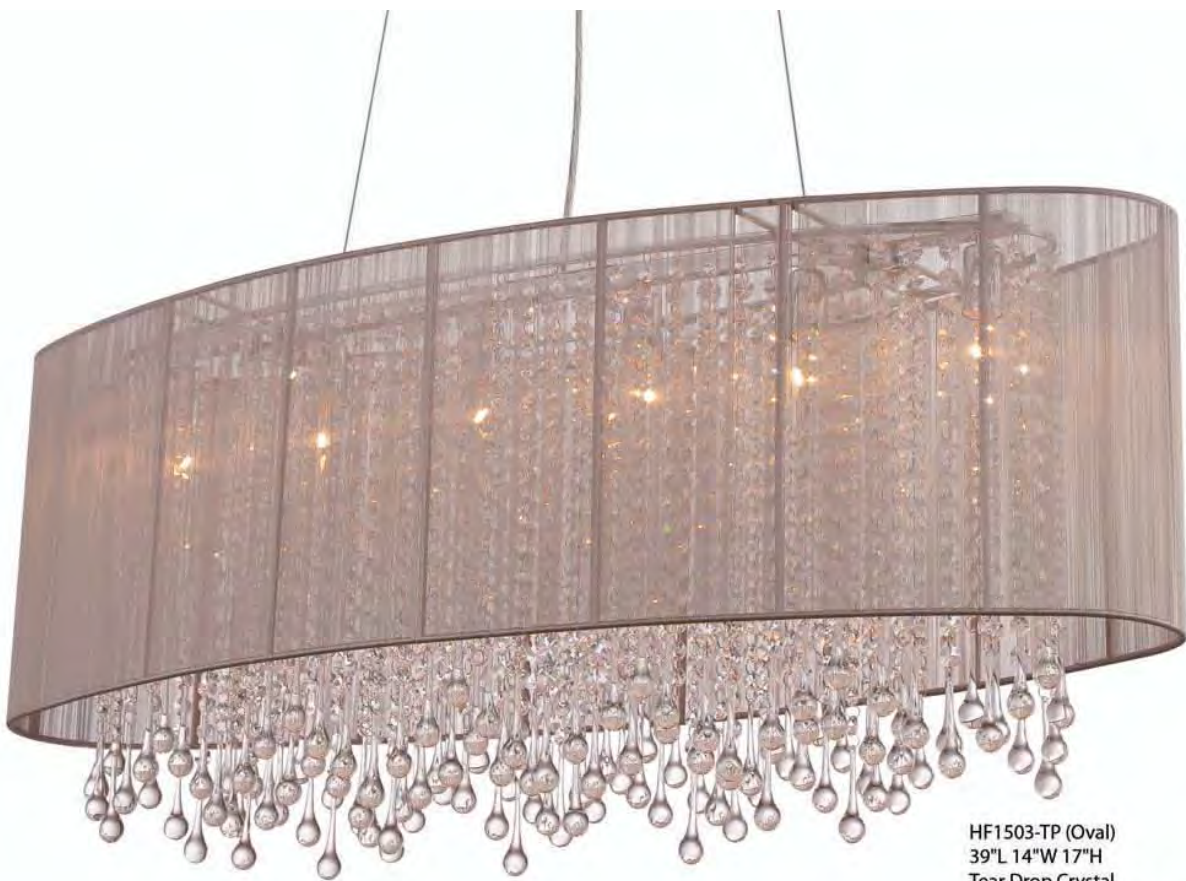

HF1503-TP (Oval)
39"L 14"W 17"H
Tear Drop Crystal
(6) E12 BASE 40W 120v BULBS