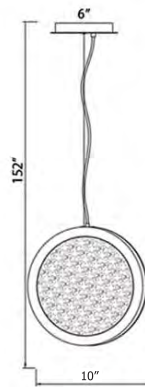

HF5018-PB
Polished Brass
10"D x 2"W
20.5W/120V LED 1500lm 3500K
Dimmable