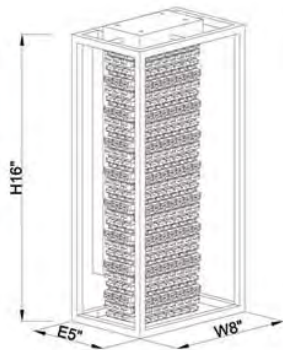

FOUNTAIN AVE. 50

HF-9000-SLV
 15"H 10"W 48"L
 98" OAH
 (6) A-19 SOCKET
 60 WATT 120 VOLT
 (1) 40" DOWN ROD INCLUDED
 (2) 20" DOWN RODS INCLUDED

HF9002-SLV
 16"H X 8"W X 5"EXT
 (2) E12 BASE SOCKETS
 60 WATT 120 VOLT