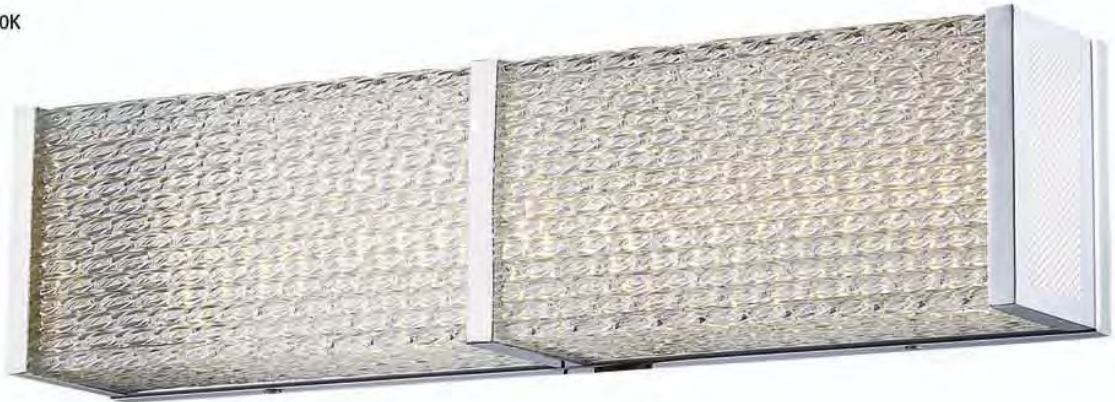

Glass: Glass Tubes

CERMACK ST. 62

HF1122-CH
 POLISHED CHROME
 32"L x 4.5"H x 3.5"Ext
 45W/120V LED 3600lm 3000K
 Dimmable

HF1121-CH
 POLISHED CHROME
 23.5"L x 4.5"H x 3.5"Ext
 30W/120V LED 2400lm 3000K
 Dimmable