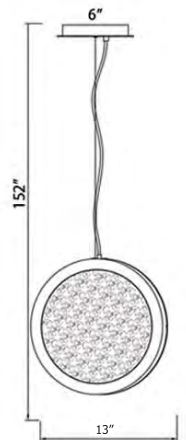

HF5013
13"D x 3"EXT
26.5W/120V LED 2000lm 3500K
Dimmable

HF5012
10"D x 3"EXT
20.5W/120V LED 1500lm 3500K
Dimmable

HF5015
6"D x 3"EXT
11.5W/120V LED 860lm 3500K
Dimmable

HF5010-PB
Polished Brass
44"L x 13"H x 2"W
152" OAH
95W/120V LED 6700lm 3500K
Dimmable

HF5011-PB
Polished Brass
16"H x 10"L x 2"W
152" OAH
32W/120V LED 2360lm 3500K
Dimmable

HF5014-PB
Polished Brass
6"D x 2"W
11.5W/120V LED 860lm 3500K
Dimmable

HF5018-PB
Polished Brass
10"D x 2"W
20.5W/120V LED 1500lm 3500K
Dimmable