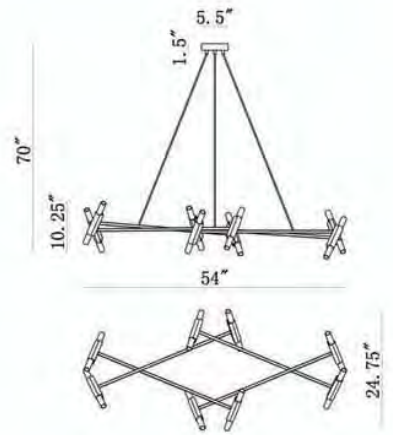

Down Rods Included

- (1) 6" (1) 14"
- (1) 10" (1) 18"

Wire Length: 12'

INCLUDED
LED G-9 Bulbs
ITEM #G93WLD3
Dimmable

HF6016-PN
 54" L x 24.75" W x 10.25" H
 70" OAH
 Adjustable Arms
 (16) LED G9 BASE BULBS INCLUDED
 Dimmable