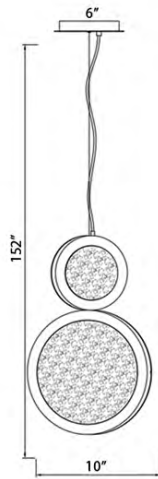

HF5020-PN

HF5018-PN

HF5014-PN