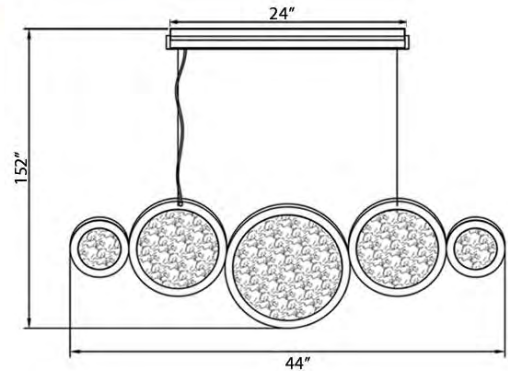

HF5013
13"D x 3"EXT
26.5W/120V LED 2000lm 3500K
Dimmable

HF5012
10"D x 3"EXT
20.5W/120V LED 1500lm 3500K
Dimmable

HF5015
6"D x 3"EXT
11.5W/120V LED 860lm 3500K
Dimmable

HF5010-PB
Polished Brass
44"L x 13"H x 2"W
152" OAH
95W/120V LED 6700lm 3500K
Dimmable