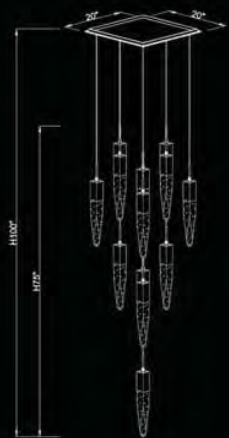

HF1905-13-AP-BB
Brushed Brass
20" W 100" H
80 Watts
(13) GU10 BASE LED 6W 120V 3000k
Dimmable Bulbs Included

Included:
LED GU-10 Bulbs
ITEM #ALGU106W3K
Dimmable